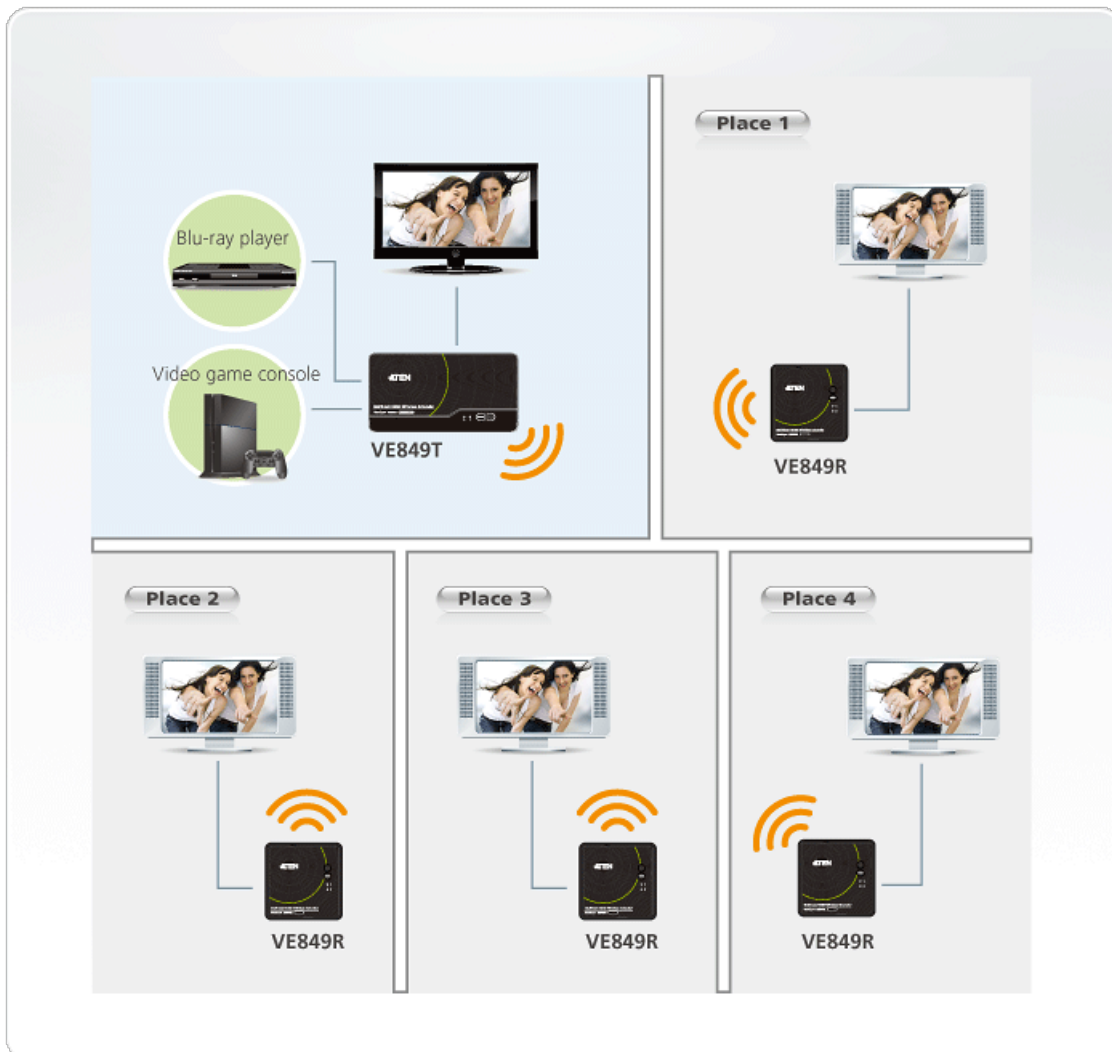

Storage Temperature	-20 - 60°C	-20 - 60°C
Humidity	0 - 80% RH, Non-Condensing	0 - 80% RH, Non-Condensing
Physical Properties		
Housing	Plastic	Plastic
Weight	0.13 kg (0.29 lb)	0.21 kg (0.46 lb)
Dimensions (L x W x H)	9.50 x 9.50 x 3.50 cm (3.74 x 3.74 x 1.38 in.)	18.00 x 9.50 x 3.00 cm (7.09 x 3.74 x 1.18 in.)
Carton Lot	5pcs	5 pcs
Note	* Distance may vary depending on the actual environment; solid objects such as steel, concrete or brick may cause interference and shorten the transmission distances.	* Distance may vary depending on the actual environment; solid objects such as steel, concrete or brick may cause interference and shorten the transmission distances.
Note	For some of rack mount products, please note that the standard physical dimensions of WxDxH are expressed using a LxWxH format.	

Diagram