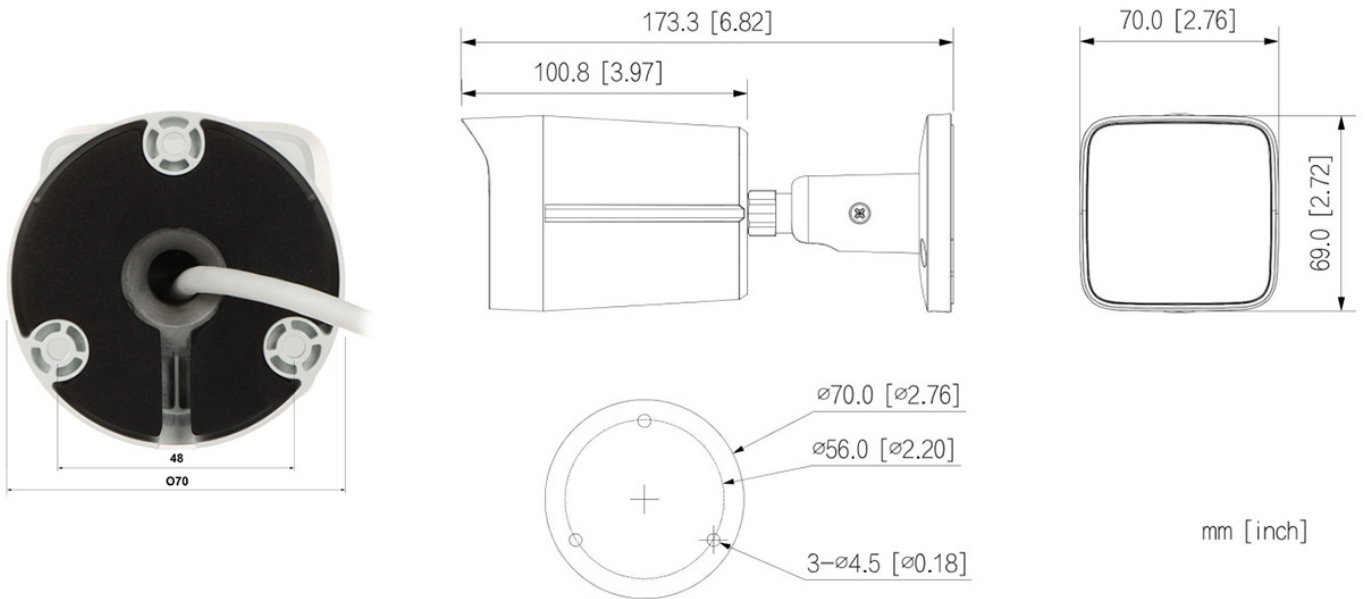

DELTA-OPTI Monika Matysiak; <https://www.delta.poznan.pl>  
POL; 60-713 Poznań; Graniczna 10  
e-mail: [delta-opti@delta.poznan.pl](mailto:delta-opti@delta.poznan.pl); tel: +(48) 61 864 69 60

Power supply:	<ul style="list-style-type: none"> <li>• PoE (802.3af),</li> <li>• 12 V DC / 290 mA</li> </ul>
Power consumption:	<ul style="list-style-type: none"> <li>• ≤ 3.5 W @ 12 V DC</li> <li>• ≤ 5.8 W @ PoE</li> </ul>
Housing:	Compact - Metal
Color:	White + Black
"Index of Protection":	IP67
Mechanical protection class:	—
Operation temp:	-40 °C ... 60 °C
Weight:	0.44 kg
Dimensions:	173 x 70 x 70 mm
Supported languages:	Polish, English, Czech, French, Spanish, Dutch, German, Russian, Portuguese, Romanian, Turkish, Ukrainian, Hungarian, Italian
Manufacturer / Brand:	DAHUA
Guarantee:	<b>3 years</b>

Side view

# User Manual

Code: IPC-HFW1839TC-A-IL-0360B-S6  
IP CAMERA **IPC-HFW1839TC-A-IL-0360B-S6** Smart Dual Light 8.3 Mpx 4K UHD 3.6 mm DAHUA

Example captures of device interface

See how to initialize DAHUA cameras