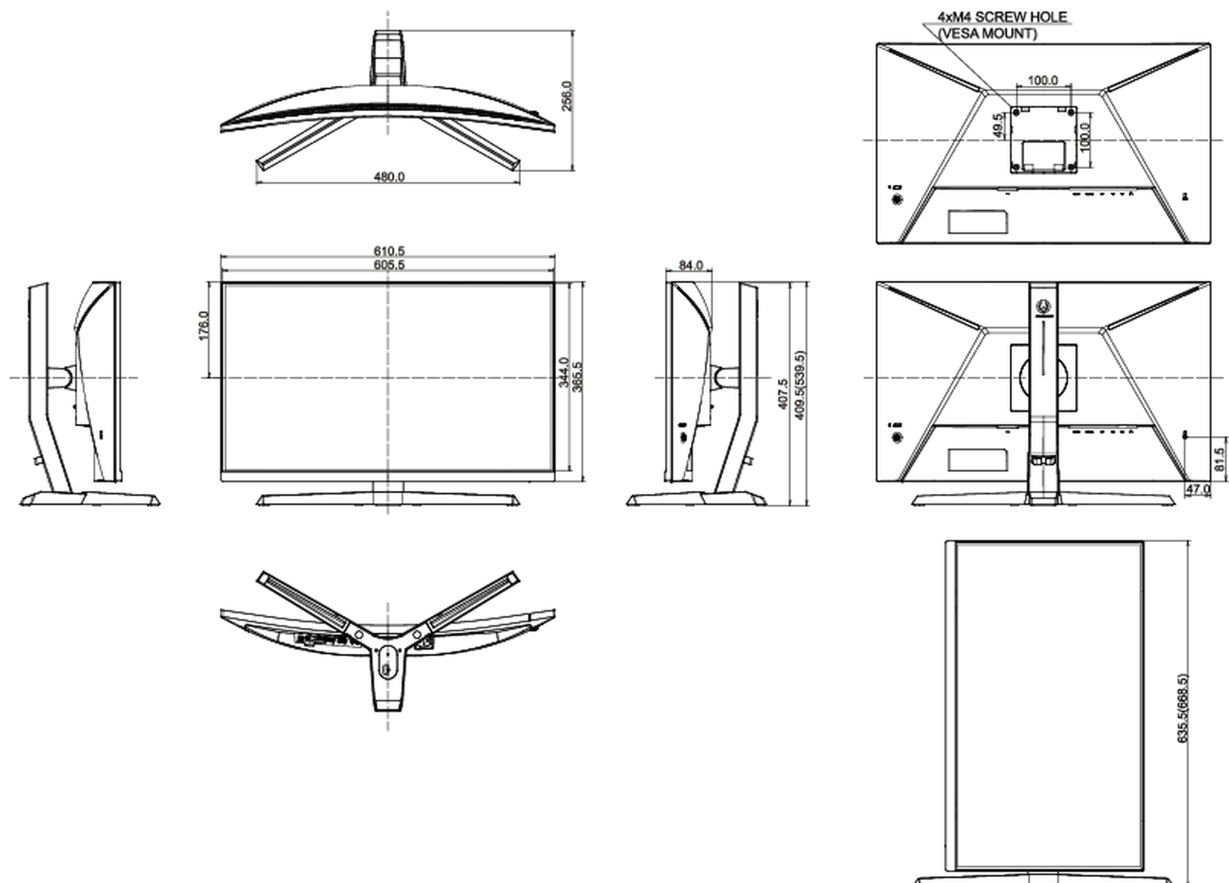

Cable management system yes

MTBF 50000 hours

05 ACCESSORIES INCLUDED

Cables power, USB, HDMI

Other quick start guide, safety guide

06 POWER MANAGEMENT

Power supply unit internal

Power supply AC 100 - 240V, 50/60Hz

Power usage 28W typical, 0.5W stand by, 0.3W off mode

07 SUSTAINABILITY

Regulations CE, TÜV-Bauart, EAC, RoHS support, ErP, WEEE, REACH, UKCA

Energy efficiency class (Regulation (EU) 2017/1369) E

REACH SVHC above 0.1%: Lead

08 DIMENSIONS / WEIGHT

Product dimensions W x H x D 610.5 x 409.5 (539.5) x 256mm

Box dimensions W x H x D 692 x 505 x 228mm

Weight (without box) 5.7kg

Weight (with box) 7.5kg

EAN code 4948570118878