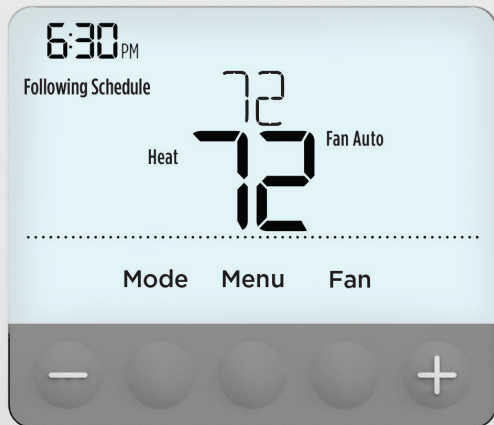

Honeywell

ProSeries

T4 Pro

TH4110U2005

1H/1C Heat Pump
+ 1H/1C Conventional

- Push-button programmable
- Filter change and low battery reminders
- 7-day, 5-2, 5-1-1 or non-programmable

REPLACES:

TH4110D1007

TH2110DH1002

TH6110D1005

TH5110D1006

TH6110D1021

TH5110D1022

TH2110DV1008