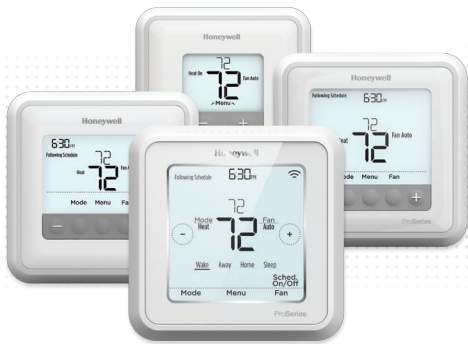

Honeywell | Home

THE HONEYWELL **T** SERIES

Selection Guide