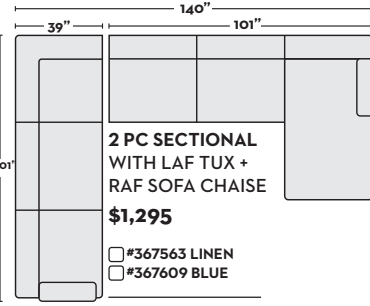

First Name: _____ Last Name: _____

Customer Signature: _____ Date: _____

Sales Person Name: _____

Sale Order Number: _____

2 PC SECTIONAL WITH LAF TUX + RAF SOFA

\$1,195

- #367559 LINEN
- #367605 BLUE

\$1,695 W/ QN MEMORY FOAM SLEEPER

- #367575 LINEN
- #367621 BLUE

2 PC SECTIONAL WITH RAF TUX + LAF SOFA

\$1,195

- #367558 LINEN
- #367604 BLUE

\$1,695 W/ QN MEMORY FOAM SLEEPER

- #367574 LINEN
- #367620 BLUE

2 PC SECTIONAL WITH LAF TUX + RAF SOFA CHAISE

\$1,295

- #367563 LINEN
- #367609 BLUE

\$1,795 W/ QN MEMORY FOAM SLEEPER

- #367579 LINEN
- #367625 BLUE

2 PC SECTIONAL WITH RAF TUX + LAF SOFA CHAISE

\$1,295

- #367562 LINEN
- #367608 BLUE

\$1,795 W/ QN MEMORY FOAM SLEEPER

- #367578 LINEN
- #367624 BLUE

2 PC SECTIONAL WITH LAF CORNER CHAISE + RAF SOFA

\$1,195

- #367561 LINEN
- #367607 BLUE

\$1,695 W/ QN MEMORY FOAM SLEEPER

- #367577 LINEN
- #367623 BLUE

2 PC SECTIONAL WITH RAF CORNER CHAISE + LAF SOFA