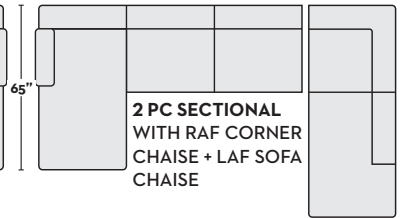

2 PC SECTIONAL WITH RAF CORNER CHAISE + LAF SOFA CHAISE

$1,295

- ☐ #367564 LINEN
- ☐ #367610 BLUE

$1,795 W/ QN MEMORY FOAM SLEEPER

- ☐ #367580 LINEN
- ☐ #367626 BLUE