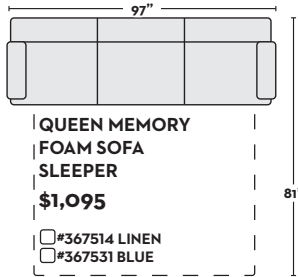

\$1,195

- #367560 LINEN
- #367606 BLUE

\$1,695 W/ QN MEMORY FOAM SLEEPER

- #367576 LINEN
- #367622 BLUE

2 PC SECTIONAL WITH LAF CORNER CHAISE + RAF SOFA CHAISE

\$1,295

- #367565 LINEN
- #367611 BLUE

\$1,795 W/ QN MEMORY FOAM SLEEPER

- #367581 LINEN
- #367627 BLUE

2 PC SECTIONAL WITH RAF CORNER CHAISE + LAF SOFA CHAISE

\$1,295

- #367564 LINEN
- #367610 BLUE

\$1,795 W/ QN MEMORY FOAM SLEEPER

- #367580 LINEN
- #367626 BLUE

QUEEN MEMORY FOAM SOFA SLEEPER