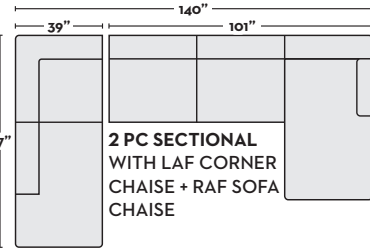

2 PC SECTIONAL WITH LAF CORNER CHAISE + RAF SOFA CHAISE

$1,295

- ☐ #367565 LINEN
- ☐ #367611 BLUE

$1,795 W/ QN MEMORY FOAM SLEEPER

- ☐ #367581 LINEN
- ☐ #367627 BLUE