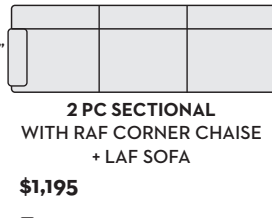

\$1,295

- #367563 LINEN
- #367609 BLUE

\$1,795 W/ QN MEMORY FOAM SLEEPER

- #367579 LINEN
- #367625 BLUE

2 PC SECTIONAL WITH RAF TUX + LAF SOFA CHAISE

\$1,295

- #367562 LINEN
- #367608 BLUE

\$1,795 W/ QN MEMORY FOAM SLEEPER

- #367578 LINEN
- #367624 BLUE

2 PC SECTIONAL WITH LAF CORNER CHAISE + RAF SOFA

\$1,195

- #367561 LINEN
- #367607 BLUE

\$1,695 W/ QN MEMORY FOAM SLEEPER

- #367577 LINEN
- #367623 BLUE

2 PC SECTIONAL WITH RAF CORNER CHAISE + LAF SOFA

\$1,195

- #367560 LINEN
- #367606 BLUE

\$1,695 W/ QN MEMORY FOAM SLEEPER

- #367576 LINEN
- #367622 BLUE

2 PC SECTIONAL WITH LAF CORNER CHAISE + RAF SOFA CHAISE

\$1,295

- #367565 LINEN
- #367611 BLUE

\$1,795 W/ QN MEMORY FOAM SLEEPER