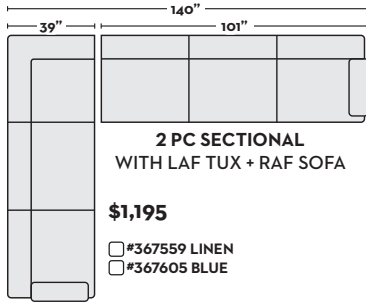

First Name: _____ Last Name: _____

Customer Signature: _____ Date: _____

Sales Person Name: _____

Sale Order Number: _____

2 PC SECTIONAL WITH LAF TUX + RAF SOFA

\$1,195

- #367559 LINEN
- #367605 BLUE

\$1,695 W/ QN MEMORY FOAM SLEEPER

- #367575 LINEN
- #367621 BLUE

2 PC SECTIONAL WITH RAF TUX + LAF SOFA

\$1,195

- #367558 LINEN
- #367604 BLUE

\$1,695 W/ QN MEMORY FOAM SLEEPER

- #367574 LINEN
- #367620 BLUE

2 PC SECTIONAL WITH LAF TUX + RAF SOFA CHAISE