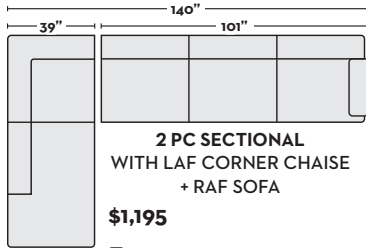

\$1,295

- #367563 LINEN
- #367609 BLUE

\$1,795 W/ QN MEMORY FOAM SLEEPER

- #367579 LINEN
- #367625 BLUE

2 PC SECTIONAL WITH RAF TUX + LAF SOFA CHAISE

\$1,295

- #367562 LINEN
- #367608 BLUE

\$1,795 W/ QN MEMORY FOAM SLEEPER

- #367578 LINEN
- #367624 BLUE

2 PC SECTIONAL WITH LAF CORNER CHAISE + RAF SOFA

\$1,195

- #367561 LINEN
- #367607 BLUE

\$1,695 W/ QN MEMORY FOAM SLEEPER

- #367577 LINEN
- #367623 BLUE

2 PC SECTIONAL WITH RAF CORNER CHAISE + LAF SOFA