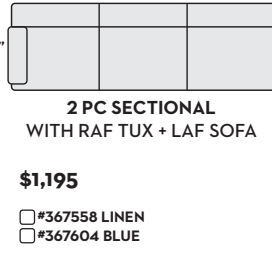

First Name: _____ Last Name: _____

Customer Signature: _____ Date: _____

Sales Person Name: _____

Sale Order Number: _____

2 PC SECTIONAL WITH LAF TUX + RAF SOFA

\$1,195

- #367559 LINEN
- #367605 BLUE

\$1,695 W/ QN MEMORY FOAM SLEEPER

- #367575 LINEN
- #367621 BLUE

2 PC SECTIONAL WITH RAF TUX + LAF SOFA

\$1,195

- #367558 LINEN
- #367604 BLUE

\$1,695 W/ QN MEMORY FOAM SLEEPER

- #367574 LINEN
- #367620 BLUE

2 PC SECTIONAL WITH LAF TUX + RAF SOFA CHAISE