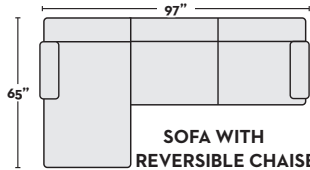

SOFA WITH REVERSIBLE CHAISE

$795

- ☐ #367552 LINEN
- ☐ #367598 BLUE