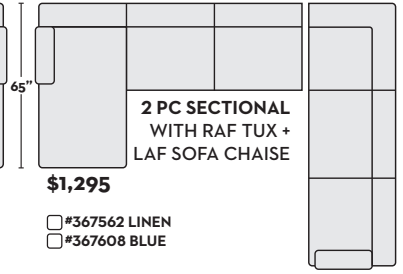

First Name: _____ Last Name: _____

Customer Signature: _____ Date: _____

Sales Person Name: _____

Sale Order Number: _____

2 PC SECTIONAL WITH LAF TUX + RAF SOFA

\$1,195

- #367559 LINEN
- #367605 BLUE

\$1,695 W/ QN MEMORY FOAM SLEEPER

- #367575 LINEN
- #367621 BLUE

2 PC SECTIONAL WITH RAF TUX + LAF SOFA

\$1,195

- #367558 LINEN
- #367604 BLUE

\$1,695 W/ QN MEMORY FOAM SLEEPER

- #367574 LINEN
- #367620 BLUE

2 PC SECTIONAL WITH LAF TUX + RAF SOFA CHAISE

\$1,295

- #367563 LINEN
- #367609 BLUE

\$1,795 W/ QN MEMORY FOAM SLEEPER

- #367579 LINEN
- #367625 BLUE

2 PC SECTIONAL WITH RAF TUX + LAF SOFA CHAISE

\$1,295

- #367562 LINEN
- #367608 BLUE

\$1,795 W/ QN MEMORY FOAM SLEEPER

- #367578 LINEN
- #367624 BLUE

2 PC SECTIONAL WITH LAF CORNER CHAISE + RAF SOFA

\$1,195

- #367561 LINEN
- #367607 BLUE

\$1,695 W/ QN MEMORY FOAM SLEEPER

- #367577 LINEN
- #367623 BLUE

2 PC SECTIONAL WITH RAF CORNER CHAISE + LAF SOFA