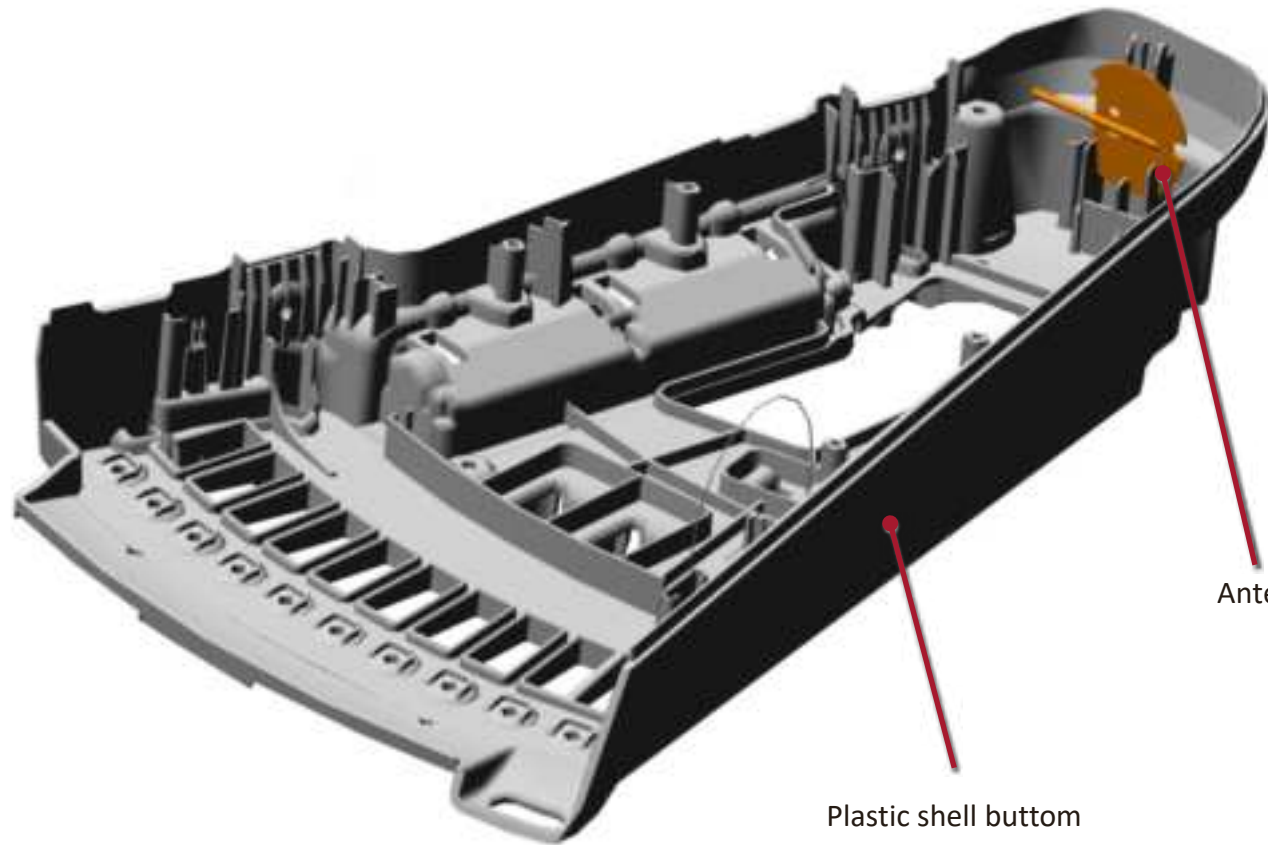

Installation instructions – Antenna M222PB2564020

FendtONE

Series 300 and above

Plastic shell bottom
Part number:
M219PB2564161

Antenna

Correct installation of the antenna cable

Plastic shell upper side
Part number:
M219PB2564171