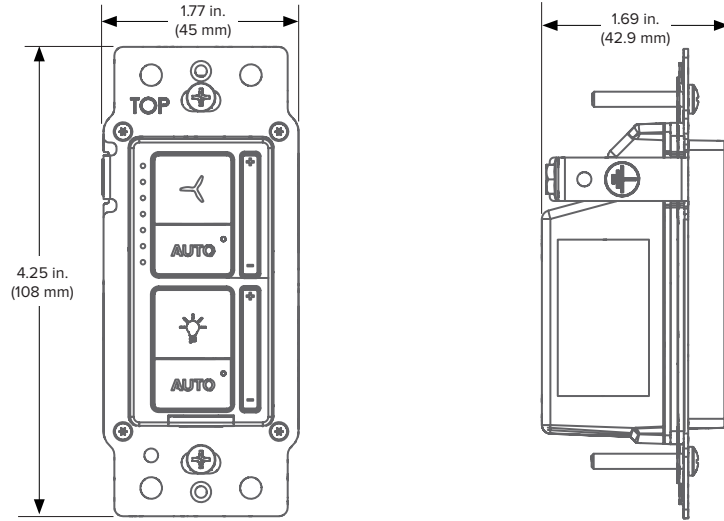

WALL CONTROL

SEAMLESS CONTROL THAT'S RIGHT ON YOUR LEVEL

Technical Specifications

Ordering Information	Compatibility	Construction	Operating Voltage	Watts	Controls	Installation
C-BTWC-03-04-00-US C-BTWC-03-04-00-AU	i6 es6 Haiku	Made from durable polycarbonate Backlight Illumination White finish	100–277 VAC, 1Φ, 50/60 Hz	<0.2 W	Controls up to four fans Fan and light on/off Speed adjustment Light brightness adjustment	Installs to wall junction box using standard AC wiring (within 50 ft [15 m] line of sight to fan) Requires dedicated circuit