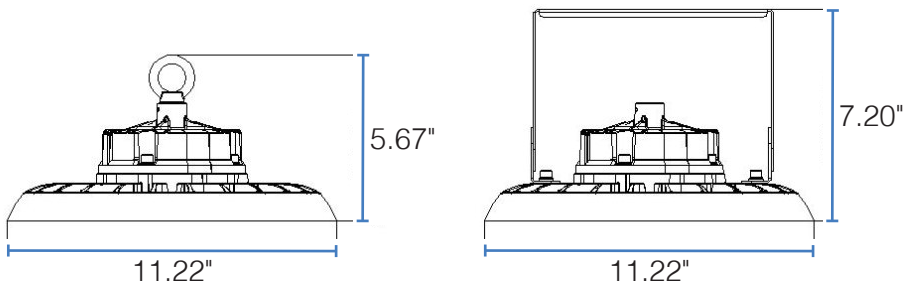

MOUNTING ACCESSORIES

SKU	Description
PLTS-12377	Adjustable U-Bracket - White
PLTS-12378	Adjustable U-Bracket - Black

DIMENSIONS

100W & 150W DIMENSIONS

Height with ring mount: 5.67"

Height w/ bracket: 7.20"

Diameter: 11.22"

Weight: 3.97 lbs

Ring Mount Thread Size: 10MM

240W DIMENSIONS

Height with ring mount: 6.50"

Height w/ bracket: 7.72"

Diameter: 12.80"

Weight: 5.73 lbs