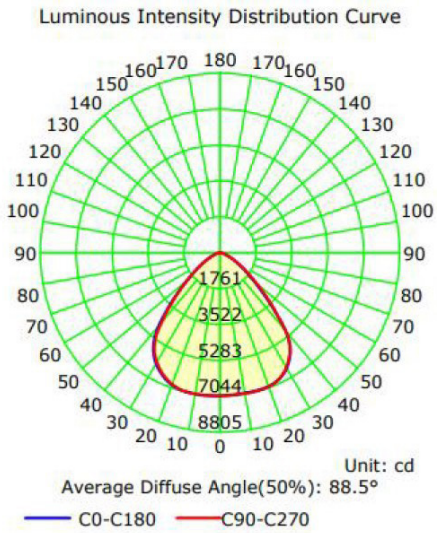

Diameter: 11.22"

Weight: 3.97 lbs

Ring Mount Thread Size: 10MM

240W DIMENSIONS

Height with ring mount: 6.50"

Height w/ bracket: 7.72"

Diameter: 12.80"

Weight: 5.73 lbs

Ring Mount Thread Size: 10MM

100W PHOTOMETRICS

150W PHOTOMETRICS

240W PHOTOMETRICS