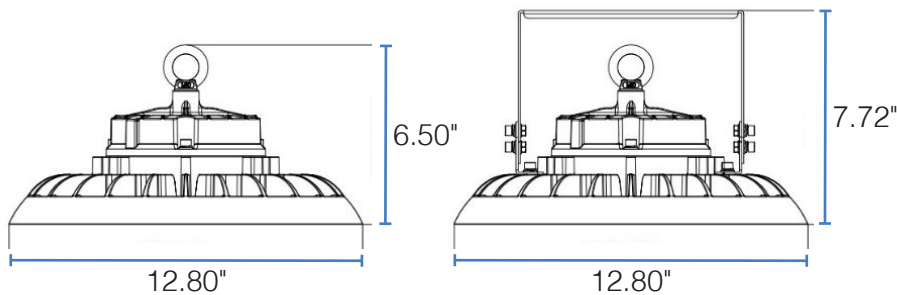

MOUNTING ACCESSORIES

SKU	Description
PLTS-12377	Adjustable U-Bracket - White
PLTS-12378	Adjustable U-Bracket - Black

DIMENSIONS

100W & 150W DIMENSIONS

Height with ring mount: 5.67"

Height w/ bracket: 7.20"

Diameter: 11.22"

Weight: 3.97 lbs

Ring Mount Thread Size: 10MM

240W DIMENSIONS

Height with ring mount: 6.50"

Height w/ bracket: 7.72"

Diameter: 12.80"

Weight: 5.73 lbs

Ring Mount Thread Size: 10MM

100W PHOTOMETRICS

150W PHOTOMETRICS

240W PHOTOMETRICS