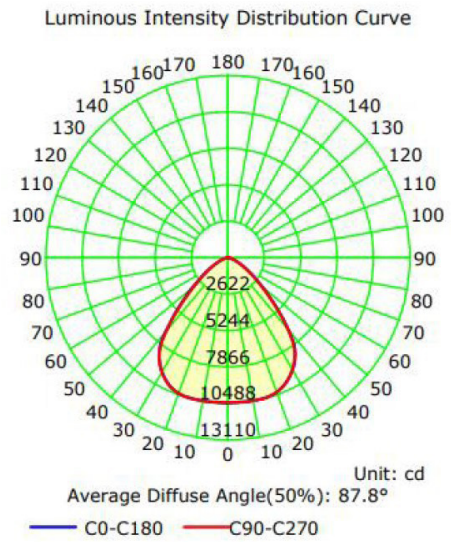

Diameter: 11.22"

Weight: 3.97 lbs

Ring Mount Thread Size: 10MM

240W DIMENSIONS

Height with ring mount: 6.50"

Height w/ bracket: 7.72"

Diameter: 12.80"

Weight: 5.73 lbs

Ring Mount Thread Size: 10MM

100W PHOTOMETRICS

150W PHOTOMETRICS

240W PHOTOMETRICS