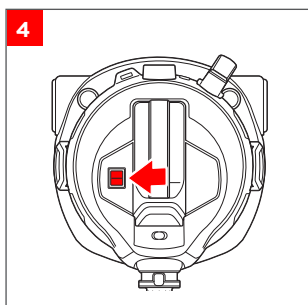

Bissell®

MULTICLEAN™ WET + DRY DRUM VACUUM
MODEL 2026M

..... 3

..... 6

..... 4

©2022 BISSELL Inc. All rights reserved.
Part Number 1631127 06/22 RevC
global.BISSELL.com