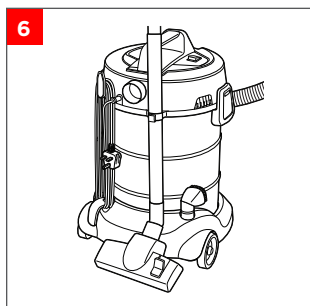

Bissell®

MULTICLEAN™ WET + DRY DRUM VACUUM
MODEL 2026M

..... 3

..... 6

..... 4

©2022 BISSELL Inc. All rights reserved.
Part Number 1631127 06/22 RevC
global.BISSELL.com