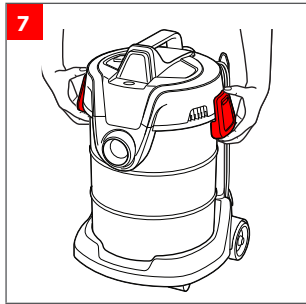

Bissell®

MULTICLEAN™ WET + DRY DRUM VACUUM
MODEL 2026M

..... 3

..... 6

..... 4

©2022 BISSELL Inc. All rights reserved.
Part Number 1631127 06/22 RevC
global.BISSELL.com