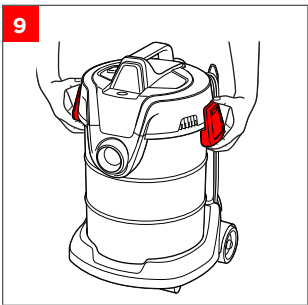

Bissell®

MULTICLEAN™ WET + DRY DRUM VACUUM
MODEL 2026M

..... 3

..... 6

..... 4

©2022 BISSELL Inc. All rights reserved.
Part Number 1631127 06/22 RevC
global.BISSELL.com