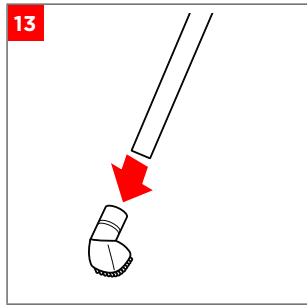

Bissell®

MULTICLEAN™ WET + DRY DRUM VACUUM
MODEL 2026M

..... 3

..... 6

..... 4

©2022 BISSELL Inc. All rights reserved.
Part Number 1631127 06/22 RevC
global.BISSELL.com