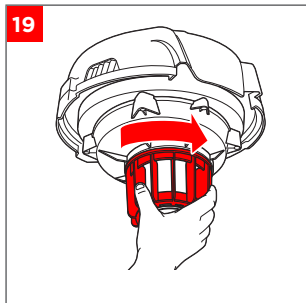

Bissell®

MULTICLEAN™ WET + DRY DRUM VACUUM
MODEL 2026M

..... 3

..... 6

..... 4

©2022 BISSELL Inc. All rights reserved.
Part Number 1631127 06/22 RevC
global.BISSELL.com