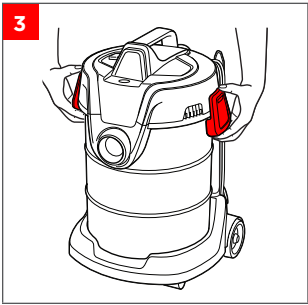

Bissell®

MULTICLEAN™ WET + DRY DRUM VACUUM
MODEL 2026M

..... 3

..... 6

..... 4

©2022 BISSELL Inc. All rights reserved.
Part Number 1631127 06/22 RevC
global.BISSELL.com