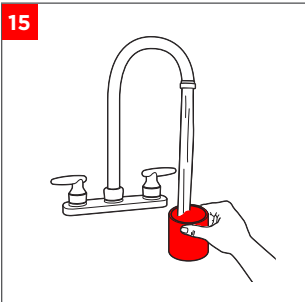

Bissell®

MULTICLEAN™ WET + DRY DRUM VACUUM
MODEL 2026M

..... 3

..... 6

..... 4

©2022 BISSELL Inc. All rights reserved.
Part Number 1631127 06/22 RevC
global.BISSELL.com