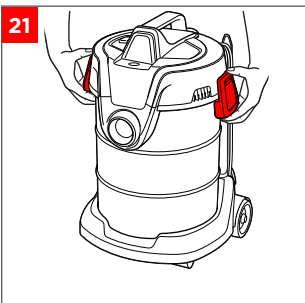

Bissell®

MULTICLEAN™ WET + DRY DRUM VACUUM
MODEL 2026M

..... 3

..... 6

..... 4

©2022 BISSELL Inc. All rights reserved.
Part Number 1631127 06/22 RevC
global.BISSELL.com