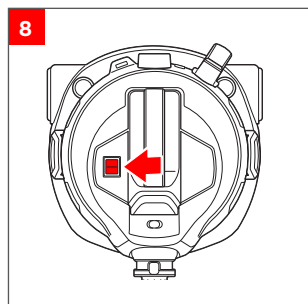

Bissell®

MULTICLEAN™ WET + DRY DRUM VACUUM
MODEL 2026M

..... 3

..... 6

..... 4

©2022 BISSELL Inc. All rights reserved.
Part Number 1631127 06/22 RevC
global.BISSELL.com