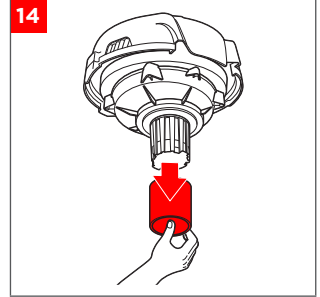

Bissell®

MULTICLEAN™ WET + DRY DRUM VACUUM
MODEL 2026M

..... 3

..... 6

..... 4

©2022 BISSELL Inc. All rights reserved.
Part Number 1631127 06/22 RevC
global.BISSELL.com