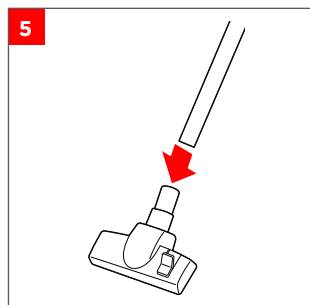

Bissell®

MULTICLEAN™ WET + DRY DRUM VACUUM
MODEL 2026M

..... 3

..... 6

..... 4

©2022 BISSELL Inc. All rights reserved.
Part Number 1631127 06/22 RevC
global.BISSELL.com