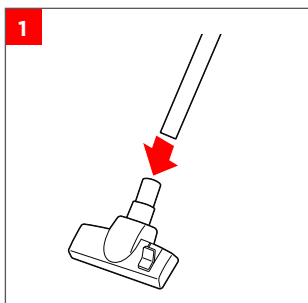

Bissell®

MULTICLEAN™ WET + DRY DRUM VACUUM
MODEL 2026M

..... 3

..... 6

..... 4

©2022 BISSELL Inc. All rights reserved.
Part Number 1631127 06/22 RevC
global.BISSELL.com