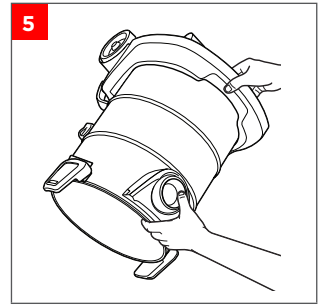

Bissell®

MULTICLEAN™ WET + DRY DRUM VACUUM
MODEL 2026M

..... 3

..... 6

..... 4

©2022 BISSELL Inc. All rights reserved.
Part Number 1631127 06/22 RevC
global.BISSELL.com