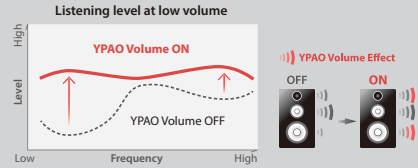

YPAO™ R.S.C (Reflected Sound Control) and YPAO™ Volume

YPAO analyses the room acoustics and your system, then precisely adjusts various audio parameters to provide optimum sound. YPAO R.S.C. (Reflected Sound Control) enhances the sound to studio-grade quality. YPAO Volume automatically adjusts the high and low frequency levels at any volume level so that you hear natural sounds even at low volume.