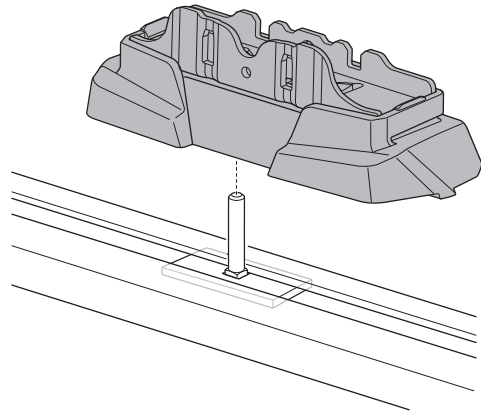

1

Kit 187025

LAND ROVER Discovery (Mk.IV), 5-dr SUV, 09-17

ISO 11154-E

This kit is only for vehicles with T-Profile.

3

4

5