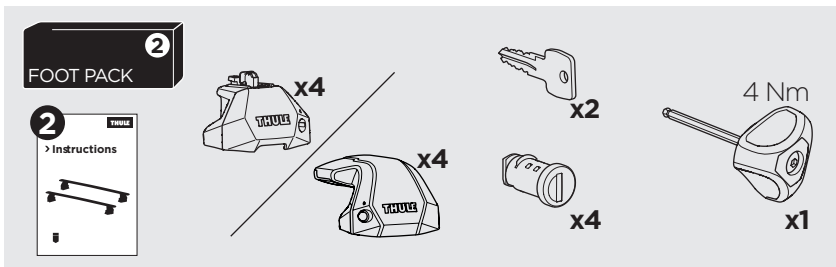

1

Kit 187025

LAND ROVER Discovery (Mk.IV), 5-dr SUV, 09-17

ISO 11154-E

This kit is only for vehicles with T-Profile.

3

4

5