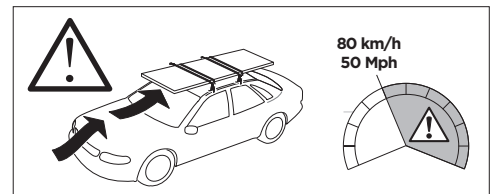

1

Kit 187025

LAND ROVER Discovery (Mk.IV), 5-dr SUV, 09-17

ISO 11154-E

This kit is only for vehicles with T-Profile.

3

4

5