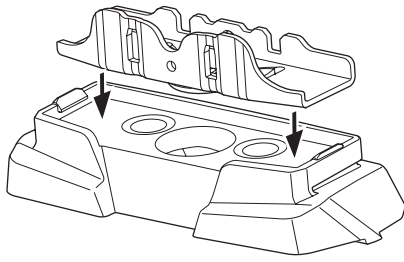

1

Kit 187025

LAND ROVER Discovery (Mk.IV), 5-dr SUV, 09-17

ISO 11154-E

This kit is only for vehicles with T-Profile.

3

4

5