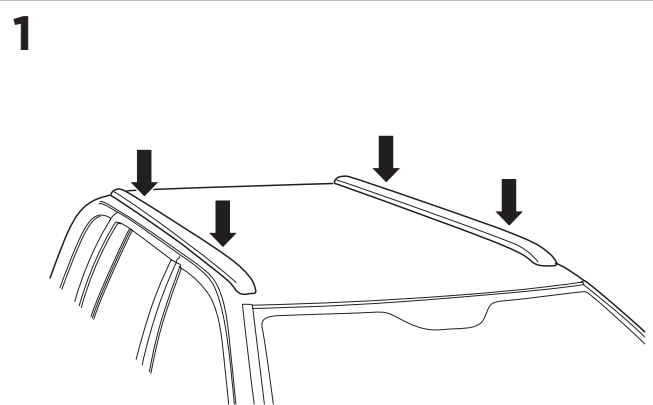

1

Kit 187025

LAND ROVER Discovery (Mk.IV), 5-dr SUV, 09-17

ISO 11154-E

This kit is only for vehicles with T-Profile.

3

4

5