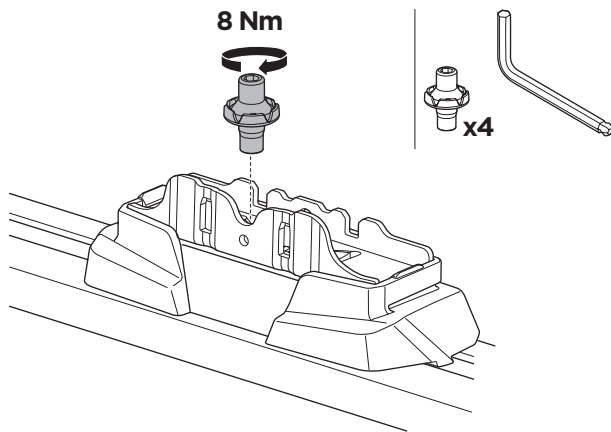

1

Kit 187025

LAND ROVER Discovery (Mk.IV), 5-dr SUV, 09-17

ISO 11154-E

This kit is only for vehicles with T-Profile.

3

4

5