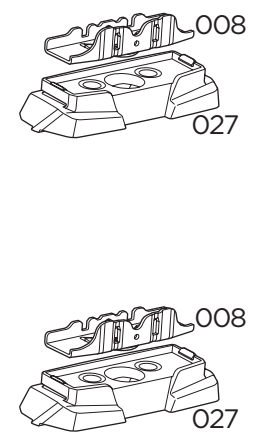

1

Kit 187025

LAND ROVER Discovery (Mk.IV), 5-dr SUV, 09-17

ISO 11154-E

This kit is only for vehicles with T-Profile.

3

4

5