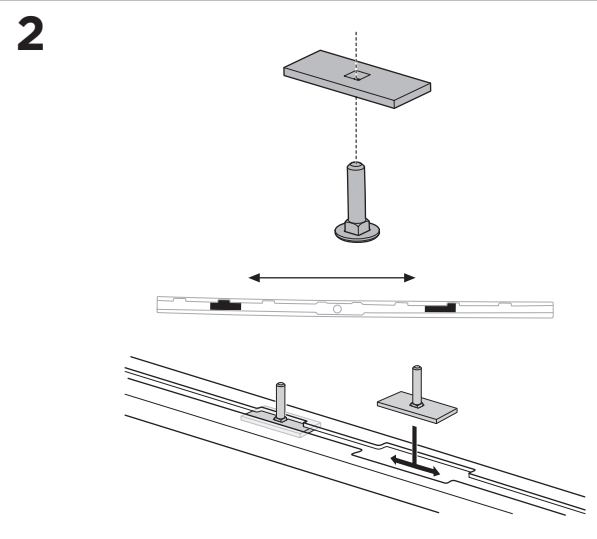

1

Kit 187025

LAND ROVER Discovery (Mk.IV), 5-dr SUV, 09-17

ISO 11154-E

This kit is only for vehicles with T-Profile.

3

4

5