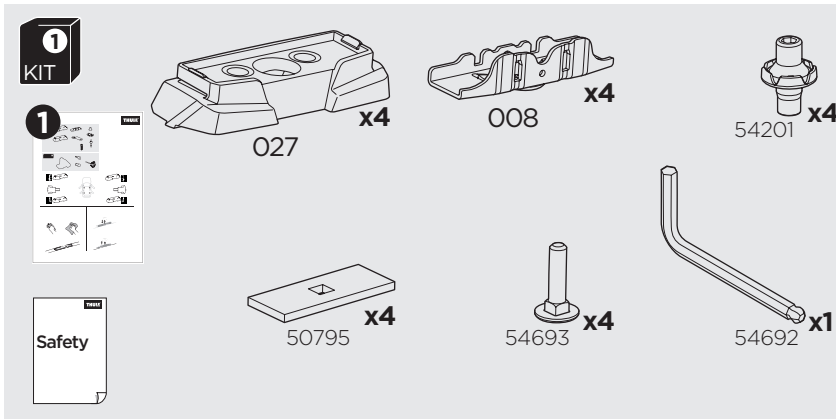

1

Kit 187025

LAND ROVER Discovery (Mk.IV), 5-dr SUV, 09-17

ISO 11154-E

This kit is only for vehicles with T-Profile.

3

4

5