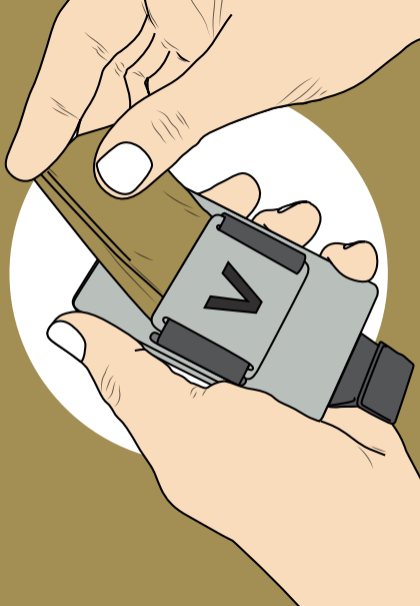

FIRST USE OF METAL CASH CLIP

VIDEO GUIDE
FIRST USE

VIDEO GUIDE
INSTALL CLIP

For the first use of the Metal Cash Clip, place the AVIATOR card under the edge of the Cash Clip to **protect the plate from scratches.**

Lift the Cash Clip at the opposite edge and then **pull it upwards** parallel to the plate. Remove card and insert your folded bills.