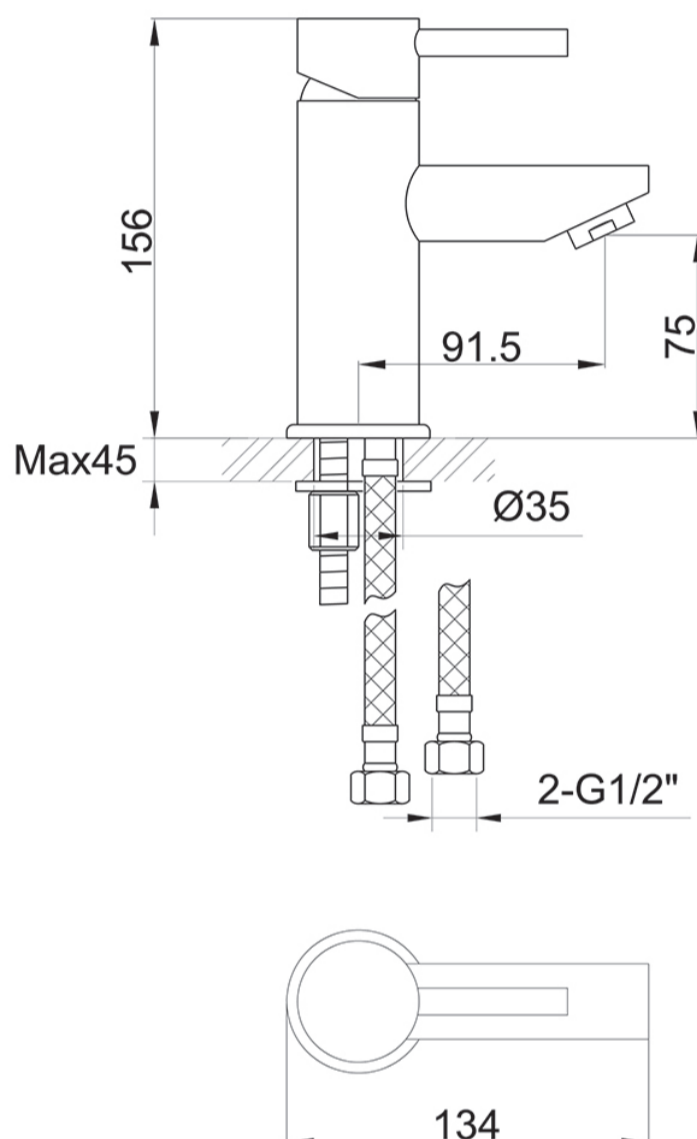

## IVO SINGLE LEVER BASIN MIXER

SKU: IVBAS

### TECHNICAL DRAWING

<b>Weight</b>	0.0039 m3
<b>Range</b>	Ivo

Dimensions are in millimetres except thread sizes which are BSP imperial.