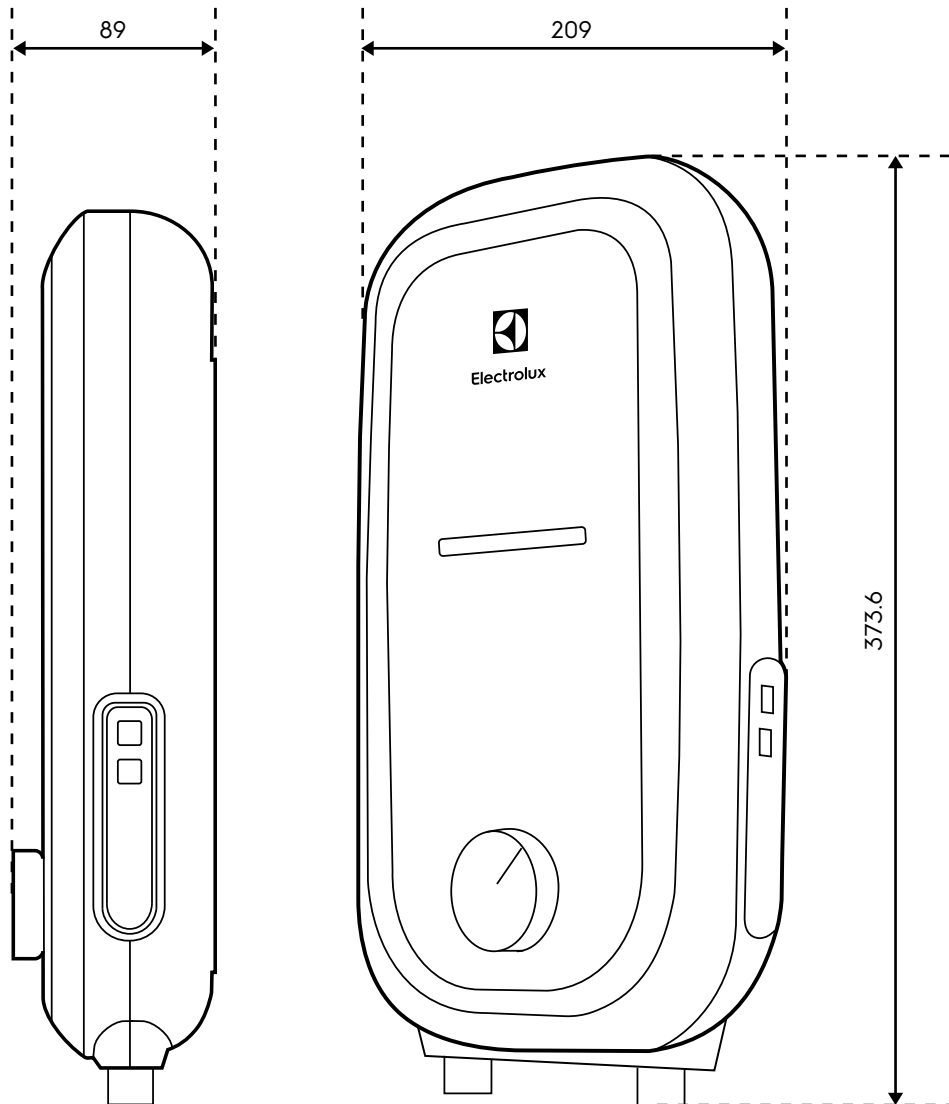

# Dimension Guide

## Instant water heater

**Model:**  
EWE351QX-W4

Dimensions			
	width	height	depth
Product (mm)	209	373.6	89

**Please note!** Dimensions to be used as a guide only. All customers MUST refer to the user manual supplied with the product for detailed installation instructions.