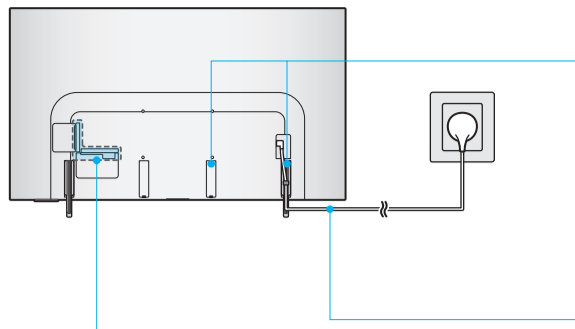

SAMSUNG

Unpacking and Installation Guide

Scan this QR code with your smart phone to see helpful videos.

3

a

83"

R

L

4

83"

5

6

b

7

*: 0-9, A-Z

	A	B	C	D	E	F	G	H
7758*F	67.8 inches (1721.4 mm)	39.0 inches (991.4 mm)	1.3 inches (33.9 mm)	41.7 inches (1060.0 mm)	13.0 inches (330.2 mm)	76.6 inches	61.9 lbs (28.1 kg)	63.5 lbs (28.8 kg)
8358*F	72.8 inches (1849.0 mm)	41.7 inches (1059.0 mm)	1.4 inches (34.9 mm)	44.5 inches (1129.5 mm)	13.7 inches (348.7 mm)	82.5 inches	68.6 lbs (31.1 kg)	72.5 lbs (32.9 kg)

*: 0-9, A-Z

★: Wall-Mount Bracket

	VESA A x B (mm)	C (mm)	D	E x 4	F (mm)	G (inches)	H (inches)	I (inches)
7758*F	400 x 300	19-21	C + ★	M8	1.25	20.7	26.0	6.5
8358*F						21.3	28.5	8.6