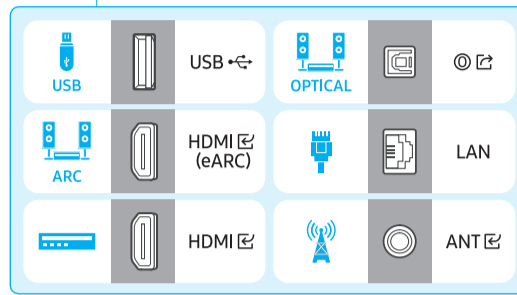

SAMSUNG

Unpacking and Installation Guide

Scan this QR code with your smart phone to see helpful videos.

3

a

83"

R

L