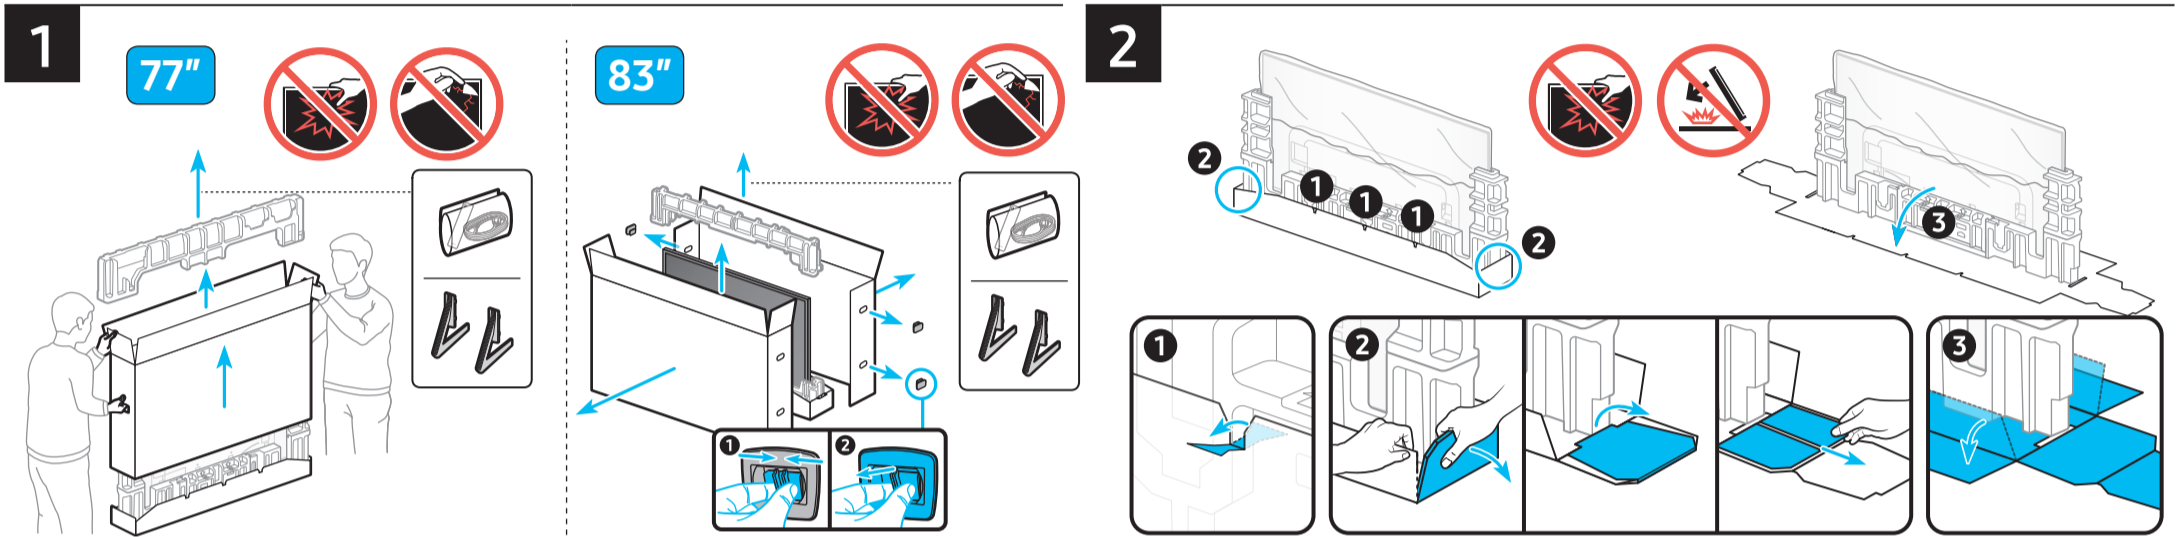

SAMSUNG

Unpacking and Installation Guide

Scan this QR code with your smart phone to see helpful videos.

3

a

83"

R

L

*: 0-9, A-Z

★: Wall-Mount Bracket

	VESA A x B (mm)	C (mm)	D	E x 4	F (mm)	G (inches)	H (inches)	I (inches)
7758*F	400 x 300	19-21	C + ★	M8	1.25	20.7	26.0	6.5
8358*F						21.3	28.5	8.6