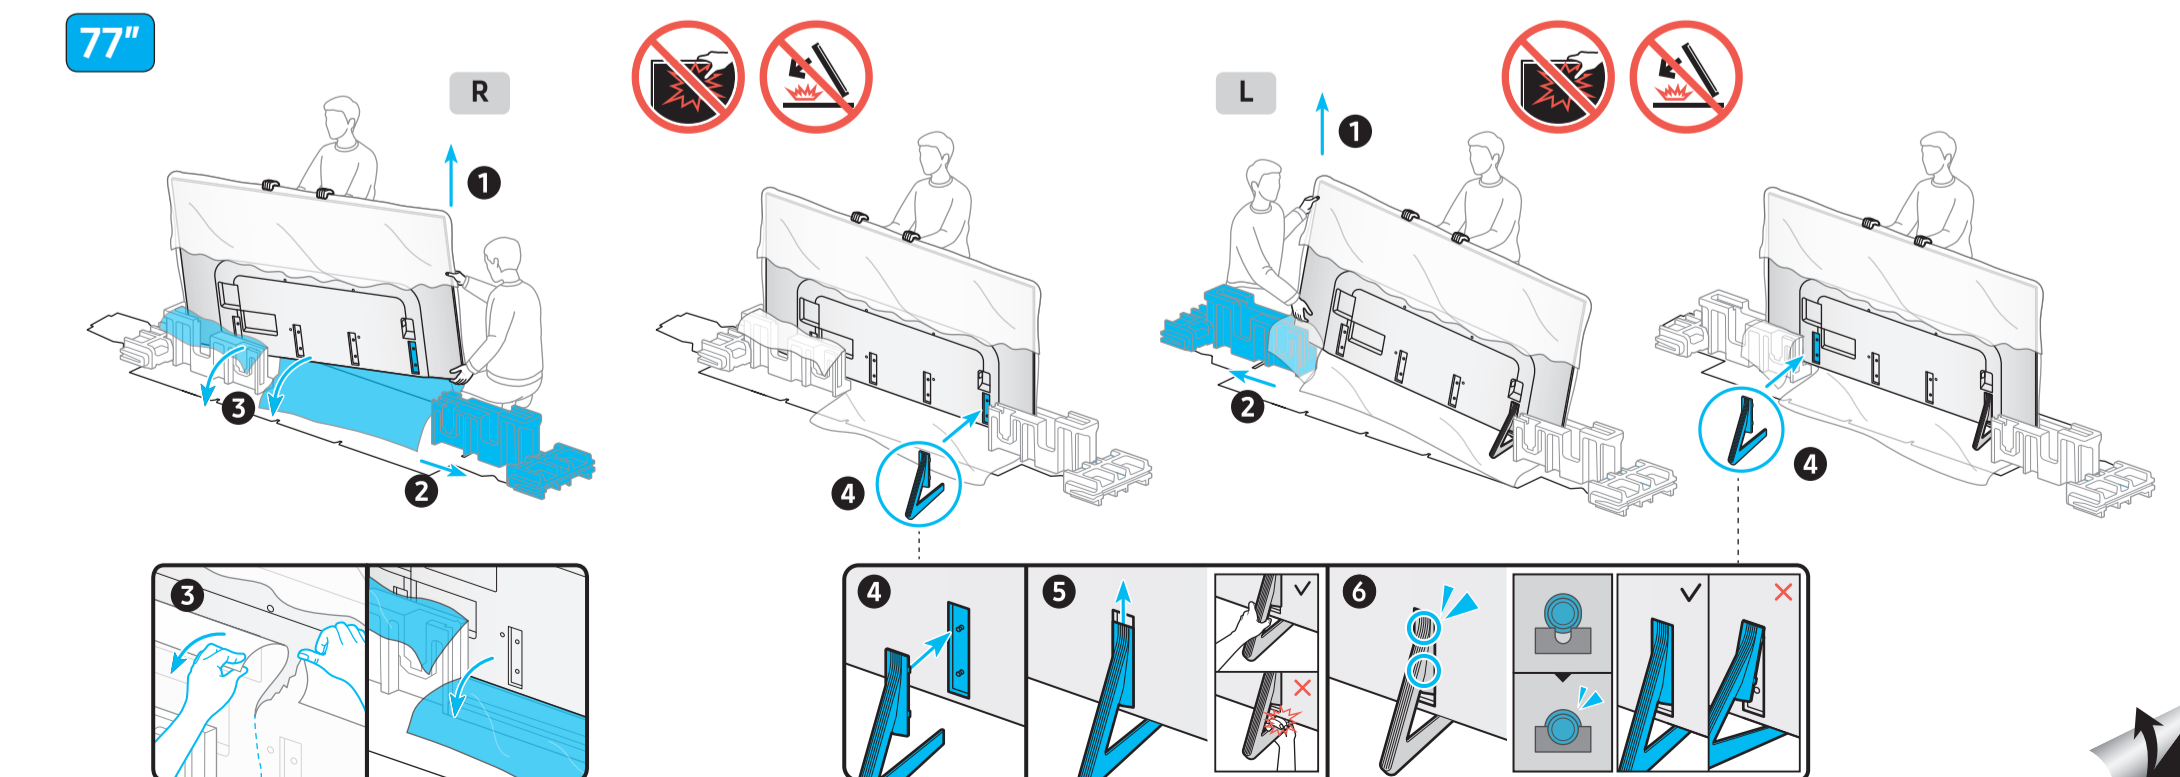

SAMSUNG

Unpacking and Installation Guide

Scan this QR code with your smart phone to see helpful videos.

3

a

83"

R

L

*: 0-9, A-Z

★: Wall-Mount Bracket

	VESA A x B (mm)	C (mm)	D	E x 4	F (mm)	G (inches)	H (inches)	I (inches)
7758*F	400 x 300	19-21	C + ★	M8	1.25	20.7	26.0	6.5
8358*F						21.3	28.5	8.6