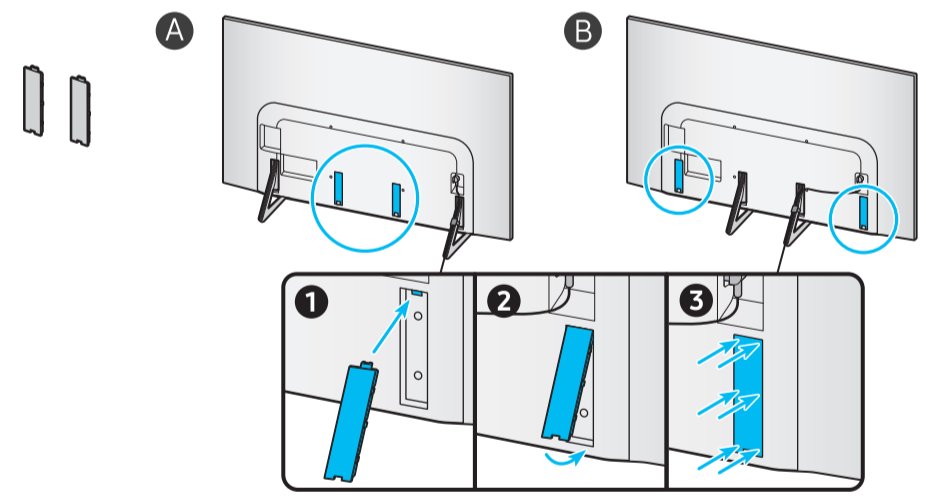

4

83"

5

6

b

7

*: 0-9, A-Z

	A	B	C	D	E	F	G	H
7758*F	67.8 inches (1721.4 mm)	39.0 inches (991.4 mm)	1.3 inches (33.9 mm)	41.7 inches (1060.0 mm)	13.0 inches (330.2 mm)	76.6 inches	61.9 lbs (28.1 kg)	63.5 lbs (28.8 kg)
8358*F	72.8 inches (1849.0 mm)	41.7 inches (1059.0 mm)	1.4 inches (34.9 mm)	44.5 inches (1129.5 mm)	13.7 inches (348.7 mm)	82.5 inches	68.6 lbs (31.1 kg)	72.5 lbs (32.9 kg)

*: 0-9, A-Z

★: Wall-Mount Bracket

	VESA A x B (mm)	C (mm)	D	E x 4	F (mm)	G (inches)	H (inches)	I (inches)
7758*F	400 x 300	19-21	C + ★	M8	1.25	20.7	26.0	6.5
8358*F						21.3	28.5	8.6