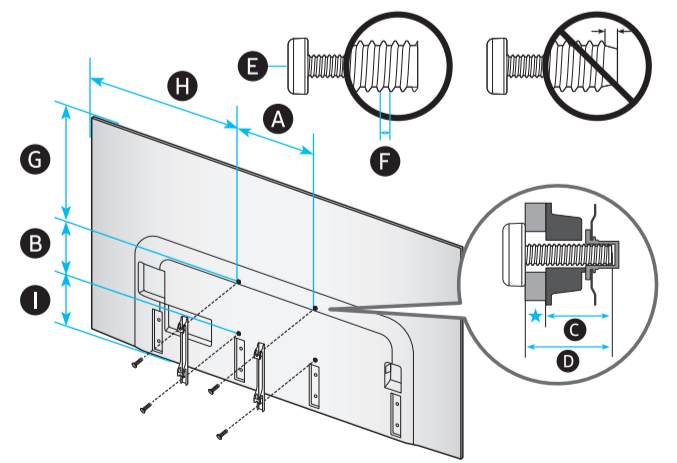

4

83"

5

6

b

7

*: 0-9, A-Z

	A	B	C	D	E	F	G	H
7758*F	67.8 inches (1721.4 mm)	39.0 inches (991.4 mm)	1.3 inches (33.9 mm)	41.7 inches (1060.0 mm)	13.0 inches (330.2 mm)	76.6 inches	61.9 lbs (28.1 kg)	63.5 lbs (28.8 kg)
8358*F	72.8 inches (1849.0 mm)	41.7 inches (1059.0 mm)	1.4 inches (34.9 mm)	44.5 inches (1129.5 mm)	13.7 inches (348.7 mm)	82.5 inches	68.6 lbs (31.1 kg)	72.5 lbs (32.9 kg)

*: 0-9, A-Z

★: Wall-Mount Bracket

	VESA A x B (mm)	C (mm)	D	E x 4	F (mm)	G (inches)	H (inches)	I (inches)
7758*F	400 x 300	19-21	C + ★	M8	1.25	20.7	26.0	6.5
8358*F						21.3	28.5	8.6