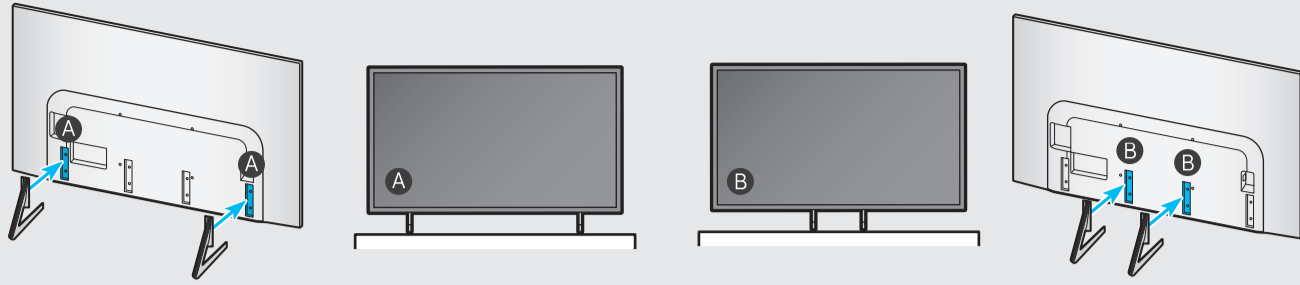

SAMSUNG

Unpacking and Installation Guide

Scan this QR code with your smart phone to see helpful videos.

3

a

83"

R

L

4

83"

5

6

b

7

*: 0-9, A-Z

	A	B	C	D	E	F	G	H
7758*F	67.8 inches (1721.4 mm)	39.0 inches (991.4 mm)	1.3 inches (33.9 mm)	41.7 inches (1060.0 mm)	13.0 inches (330.2 mm)	76.6 inches	61.9 lbs (28.1 kg)	63.5 lbs (28.8 kg)
8358*F	72.8 inches (1849.0 mm)	41.7 inches (1059.0 mm)	1.4 inches (34.9 mm)	44.5 inches (1129.5 mm)	13.7 inches (348.7 mm)	82.5 inches	68.6 lbs (31.1 kg)	72.5 lbs (32.9 kg)

*: 0-9, A-Z

★: Wall-Mount Bracket

	VESA A x B (mm)	C (mm)	D	E x 4	F (mm)	G (inches)	H (inches)	I (inches)
7758*F	400 x 300	19-21	C + ★	M8	1.25	20.7	26.0	6.5
8358*F						21.3	28.5	8.6