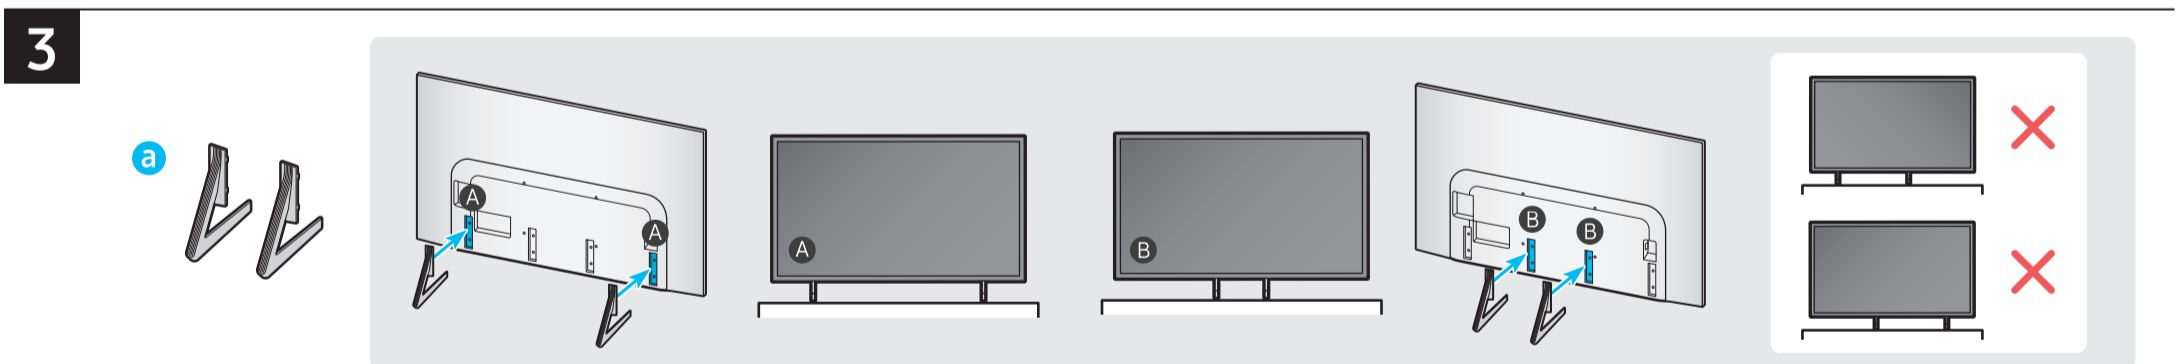

SAMSUNG

Unpacking and Installation Guide

Scan this QR code with your smart phone to see helpful videos.

3

a

83"

R

L

4

83"

5

6

b

7

*: 0-9, A-Z

	A	B	C	D	E	F	G	H
7758*F	67.8 inches (1721.4 mm)	39.0 inches (991.4 mm)	1.3 inches (33.9 mm)	41.7 inches (1060.0 mm)	13.0 inches (330.2 mm)	76.6 inches	61.9 lbs (28.1 kg)	63.5 lbs (28.8 kg)
8358*F	72.8 inches (1849.0 mm)	41.7 inches (1059.0 mm)	1.4 inches (34.9 mm)	44.5 inches (1129.5 mm)	13.7 inches (348.7 mm)	82.5 inches	68.6 lbs (31.1 kg)	72.5 lbs (32.9 kg)

*: 0-9, A-Z

★: Wall-Mount Bracket

	VESA A x B (mm)	C (mm)	D	E x 4	F (mm)	G (inches)	H (inches)	I (inches)
7758*F	400 x 300	19-21	C + ★	M8	1.25	20.7	26.0	6.5
8358*F						21.3	28.5	8.6