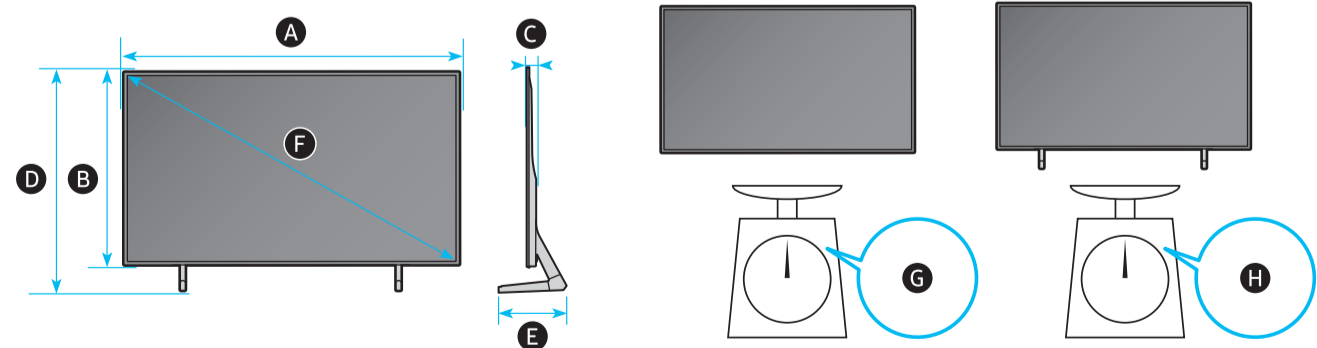

4

83"

5

6

b

7

*: 0-9, A-Z

	A	B	C	D	E	F	G	H
7758*F	67.8 inches (1721.4 mm)	39.0 inches (991.4 mm)	1.3 inches (33.9 mm)	41.7 inches (1060.0 mm)	13.0 inches (330.2 mm)	76.6 inches	61.9 lbs (28.1 kg)	63.5 lbs (28.8 kg)
8358*F	72.8 inches (1849.0 mm)	41.7 inches (1059.0 mm)	1.4 inches (34.9 mm)	44.5 inches (1129.5 mm)	13.7 inches (348.7 mm)	82.5 inches	68.6 lbs (31.1 kg)	72.5 lbs (32.9 kg)

*: 0-9, A-Z

★: Wall-Mount Bracket

	VESA A x B (mm)	C (mm)	D	E x 4	F (mm)	G (inches)	H (inches)	I (inches)
7758*F	400 x 300	19-21	C + ★	M8	1.25	20.7	26.0	6.5
8358*F						21.3	28.5	8.6