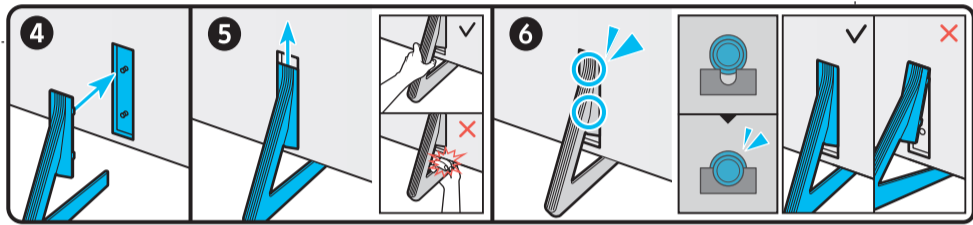

SAMSUNG

Unpacking and Installation Guide

Scan this QR code with your smart phone to see helpful videos.

3

a

83"

R

L

4

83"

5

6

b

7

*: 0-9, A-Z

	A	B	C	D	E	F	G	H
7758*F	67.8 inches (1721.4 mm)	39.0 inches (991.4 mm)	1.3 inches (33.9 mm)	41.7 inches (1060.0 mm)	13.0 inches (330.2 mm)	76.6 inches	61.9 lbs (28.1 kg)	63.5 lbs (28.8 kg)
8358*F	72.8 inches (1849.0 mm)	41.7 inches (1059.0 mm)	1.4 inches (34.9 mm)	44.5 inches (1129.5 mm)	13.7 inches (348.7 mm)	82.5 inches	68.6 lbs (31.1 kg)	72.5 lbs (32.9 kg)

*: 0-9, A-Z

★: Wall-Mount Bracket

	VESA A x B (mm)	C (mm)	D	E x 4	F (mm)	G (inches)	H (inches)	I (inches)
7758*F	400 x 300	19-21	C + ★	M8	1.25	20.7	26.0	6.5
8358*F						21.3	28.5	8.6