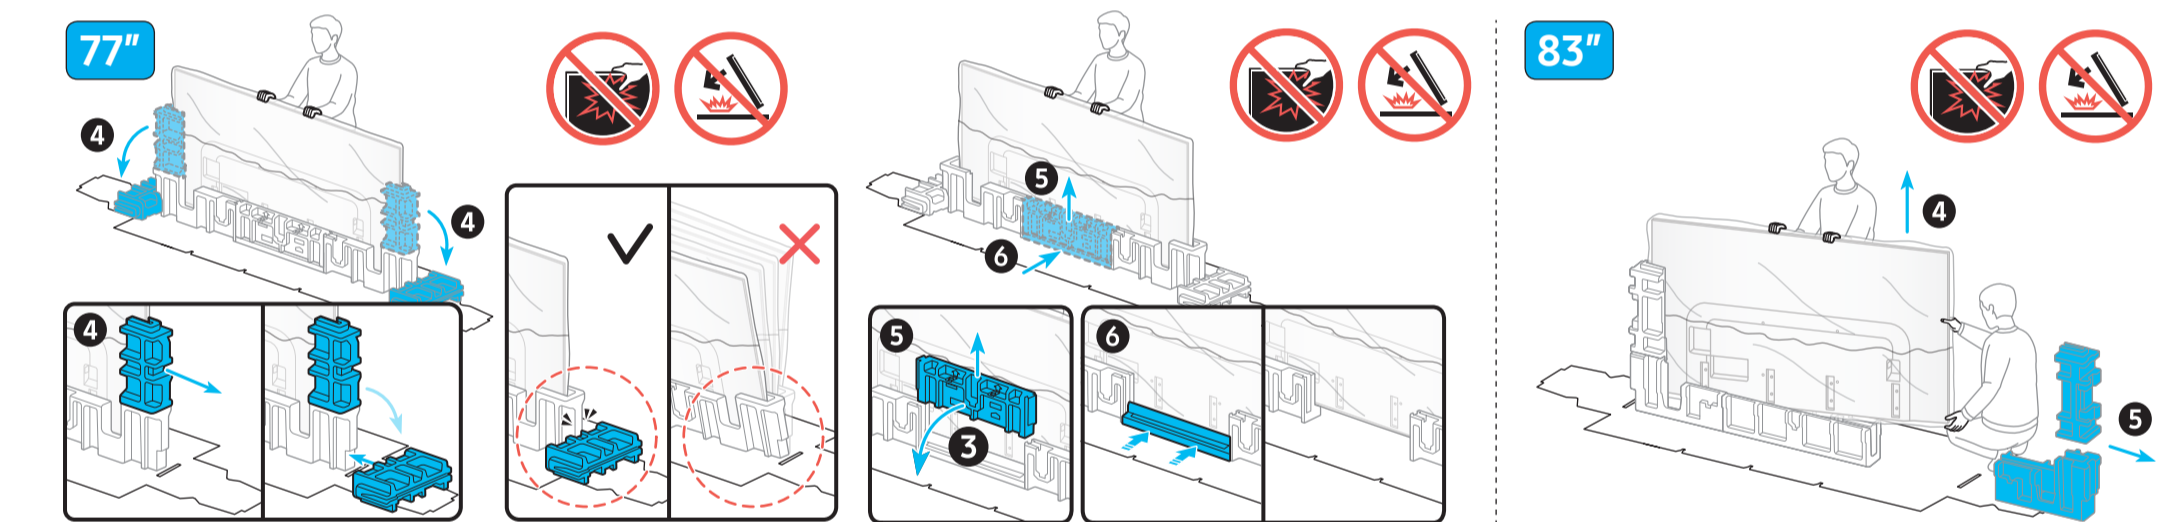

SAMSUNG

Unpacking and Installation Guide

Scan this QR code with your smart phone to see helpful videos.

3

a

83"

R

L

*: 0-9, A-Z

★: Wall-Mount Bracket

	VESA A x B (mm)	C (mm)	D	E x 4	F (mm)	G (inches)	H (inches)	I (inches)
7758*F	400 x 300	19-21	C + ★	M8	1.25	20.7	26.0	6.5
8358*F						21.3	28.5	8.6