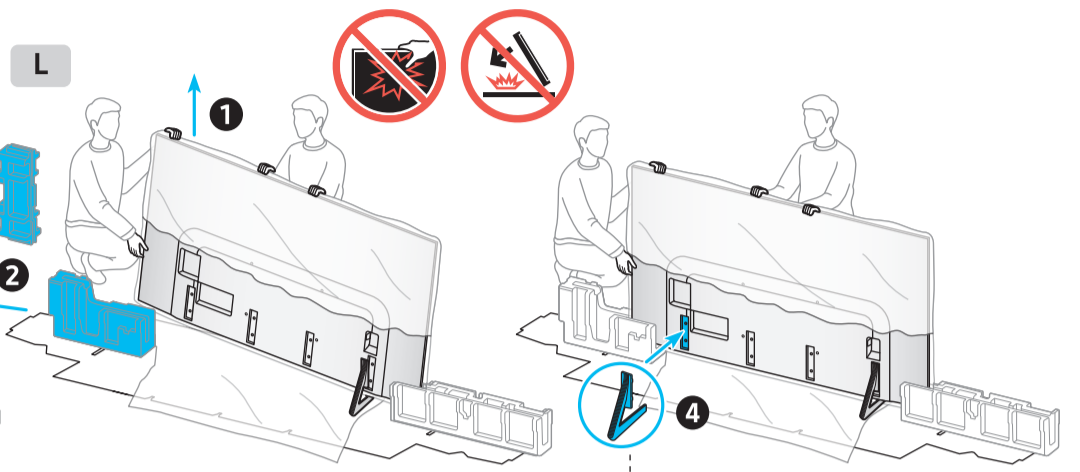

SAMSUNG

Unpacking and Installation Guide

Scan this QR code with your smart phone to see helpful videos.

3

a

83"

R

L

4

83"

5

6

b

7

*: 0-9, A-Z

	A	B	C	D	E	F	G	H
7758*F	67.8 inches (1721.4 mm)	39.0 inches (991.4 mm)	1.3 inches (33.9 mm)	41.7 inches (1060.0 mm)	13.0 inches (330.2 mm)	76.6 inches	61.9 lbs (28.1 kg)	63.5 lbs (28.8 kg)
8358*F	72.8 inches (1849.0 mm)	41.7 inches (1059.0 mm)	1.4 inches (34.9 mm)	44.5 inches (1129.5 mm)	13.7 inches (348.7 mm)	82.5 inches	68.6 lbs (31.1 kg)	72.5 lbs (32.9 kg)

*: 0-9, A-Z

★: Wall-Mount Bracket

	VESA A x B (mm)	C (mm)	D	E x 4	F (mm)	G (inches)	H (inches)	I (inches)
7758*F	400 x 300	19-21	C + ★	M8	1.25	20.7	26.0	6.5
8358*F						21.3	28.5	8.6