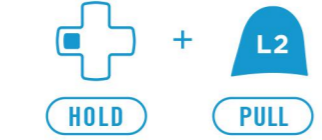

LEFT TRIGGER RAPID FIRE