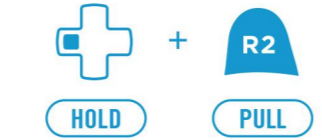

3 PROGRAMMING MODS

RAPID FIRE

Increase the rate of fire of semi-automatics weapons.