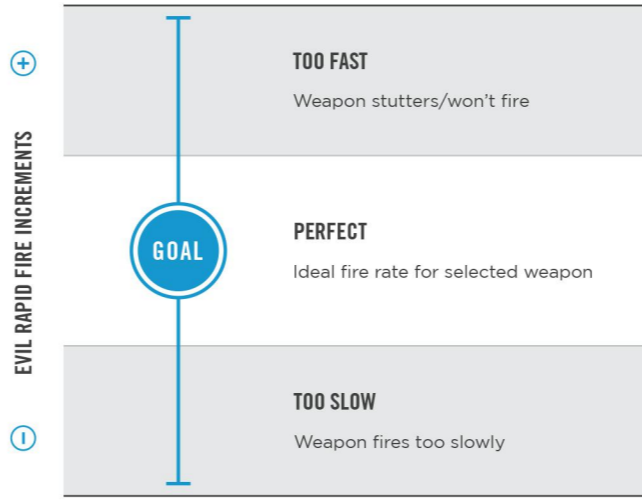

2 SELECT/CLEAR PROFILE

SELECT A PROFILE

Tap **[]** (profile #) of times to choose desired profile. For example, tapping **[]** 5 times = profile 5.

CLEAR ALL

Clear all functions in current profile.

3 PROGRAMMING MODS

RAPID FIRE

Increase the rate of fire of semi-automatics weapons.

LEFT TRIGGER RAPID FIRE

AKIMBO RAPID FIRE

4 ADVANCED MODS

ADJUSTING YOUR RATE OF FIRE

Each profile has its own adjustable rate of fire

It's possible for the rate of fire to be so fast that it doesn't register in-game. Slowing automatic weapons down to reduce recoil and increase accuracy can be effective. Features 15,000 speed increments.

5 PROFILE FEATURES

CHECK PROFILE

Check current profile number. LED will blink # to indicate profile.

TOGGLE PROFILES ON/OFF

Quickly return controller to stock functionality.

LOCK

Prevent mods from being turned on/off during gameplay.

Hold for 3 seconds.

When the light bar pulses, release.

MASTER RESET

Restore the controller to factory settings. Do not perform this operation unless you want to overwrite all of your customized profiles.