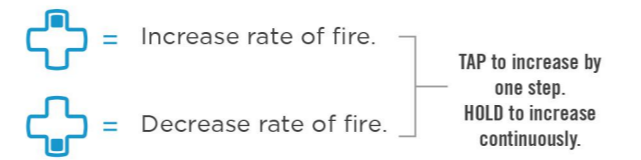

4 ADVANCED MODS

ADJUSTING YOUR RATE OF FIRE

Each profile has its own adjustable rate of fire

It's possible for the rate of fire to be so fast that it doesn't register in-game. Slowing automatic weapons down to reduce recoil and increase accuracy can be effective. Features 15,000 speed increments.