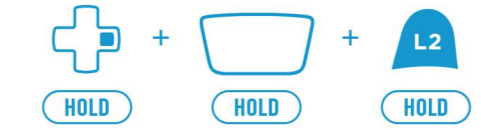

5 PROFILE FEATURES

CHECK PROFILE

Check current profile number. LED will blink # to indicate profile.

TOGGLE PROFILES ON/OFF

Quickly return controller to stock functionality.

LOCK

Prevent mods from being turned on/off during gameplay.

Hold for 3 seconds.

When the light bar pulses, release.

MASTER RESET

Restore the controller to factory settings. Do not perform this operation unless you want to overwrite all of your customized profiles.

This action cannot be undone.

Note: Mods must be toggled off in order to perform Master Reset.

Hold for 10 seconds

HOW-TO VIDEOS ON
[TINYURL.COM/EVIL-PLAYLIST](https://tinyurl.com/evil-playlist)