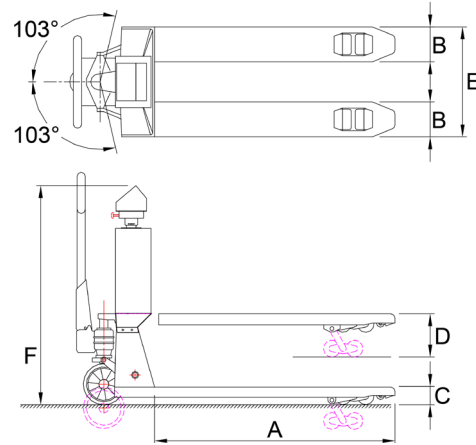

FUNCTIONS

- Automatic and manual zero correction
- Gross/net weighing
- Automatic and manual tare via touch screen
- Entry of alphanumeric codes
- Totalling with sequence number
- Piece counting by sampling or calculation of piece weights
- Error messages in display
- Internal clock

STANDARD SPECIFICATIONS

- Weighing capacity 2.000 kg
- Graduation multirange:
  0 - 200 kg: graduation 0,1 kg
  200 - 400 kg: graduation 0,2 kg
  400 - 2.000 kg: graduation 0,5 kg
- Max. tolerance 0.08% of the load lifted
- Display 18 cm / 7.1 inch, high resolution
  touch screen
- Protection class load cells IP67, indicator IP65
- Power consumption 360 mA
- Battery 12V, by 4 exchangeable battery modules 6V-4,8Ah
- Battery life 12 hours, charging time 6 hours
- Charger 230V NiMH charger included
- Steering wheels rubber
- Loading wheels polyurethane, tandem
- Colour red (RAL 3000), epoxy painted
- Colour INOX stainless steel
- Own weight 180 kg
- Pump ergonomic lift

DIMENSIONS IN MM

	Standard Chassis	Stainless Steel
A Fork length	1150	1150
B Fork width	160	160
C Minimum fork height	90	90
Minimum clearance	22	22
D Maximum fork height	205	205
Lifting height	115	115
E Width over forks	550	550
F Height to top indicator	1185	1185
Loading wheels		
- type: PU tandem	yes	no
- type: PU single	no	no
- type: Nylon single	no	yes
Steering wheels		
- type: rubber, anti-static	yes	yes

PREMIUM OPTIONS*

- Client specific software
- 2 extra exchangeable batteries
- Built-in thermal printer
- Wireless output
- Legal for trade version, OIML III
- 0.1 kg graduation, maximum 1,000 kg capacity
- Stainless steel fork shoes

RAVAS Europe B.V.

Veilingweg 17, 5301 KM Zaltbommel, The Netherlands

T: +31 418 515220 E: salesoffice@ravas.com

WWW.RAVAS.COM