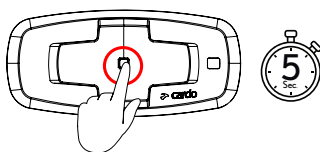

ADVANCED BUTTONS CONTROL

Device pairing (GPS/TFT/Phone)	11
--------------------------------------	----

Getting Started

 On/Off

 Phone Pairing

LED Red & Blue 

 Stop Phone Pairing

Cardo Connect App