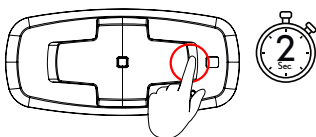

Set Number

 Call Speed Dial

Bluetooth Intercom

Pairing

Pair to Rider A

Call / End Intercom

Factory Reset \ Reboot

Factory Reset

Cardosystems.com/update

Cardosystems.com/support

MAN00775_MAN POCKET GUIDE FOR UCS SPIRIT_EN_A01

Measurements

booklet close

90mm

180mm

booklet open