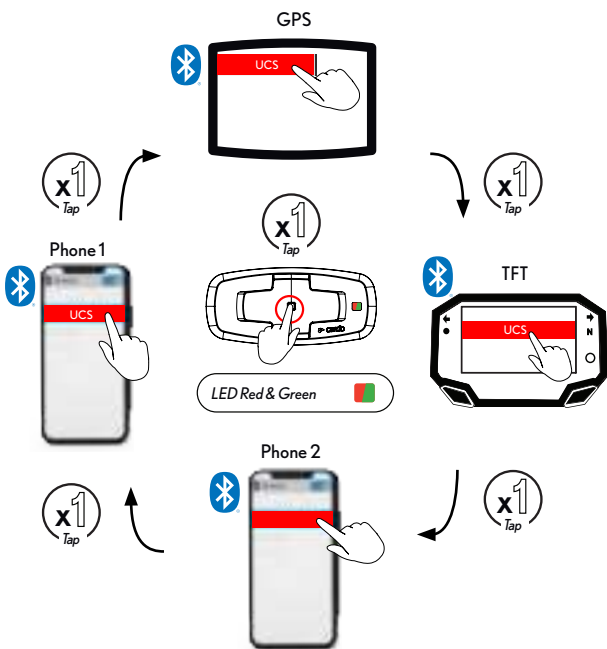

Set Number

 Call Speed Dial

Bluetooth Intercom

Pairing

Pair to Rider A

Call / End Intercom

Factory Reset \ Reboot

Factory Reset

Reboot

ADVANCED BUTTONS CONTROL

Device pairing (GPS/TFT/Phone)

1 Step 1

2 Step 2

Stop Pairing

cardosystems.com

.....

Cardosystems.com/update

Cardosystems.com/support

MAN00775_MAN POCKET GUIDE FOR UCS SPIRIT_EN_A01

Measurements

booklet close

90mm

180mm

booklet open