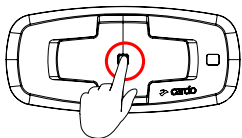

Voice Assistant

Siri

Google Assistant