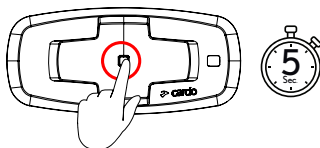

ADVANCED BUTTONS CONTROL

Device pairing (GPS/TFT/Phone)	11
--------------------------------------	----

Getting Started

 On/Off

 Phone Pairing

LED Red & Blue 

 Stop Phone Pairing

Cardo Connect App