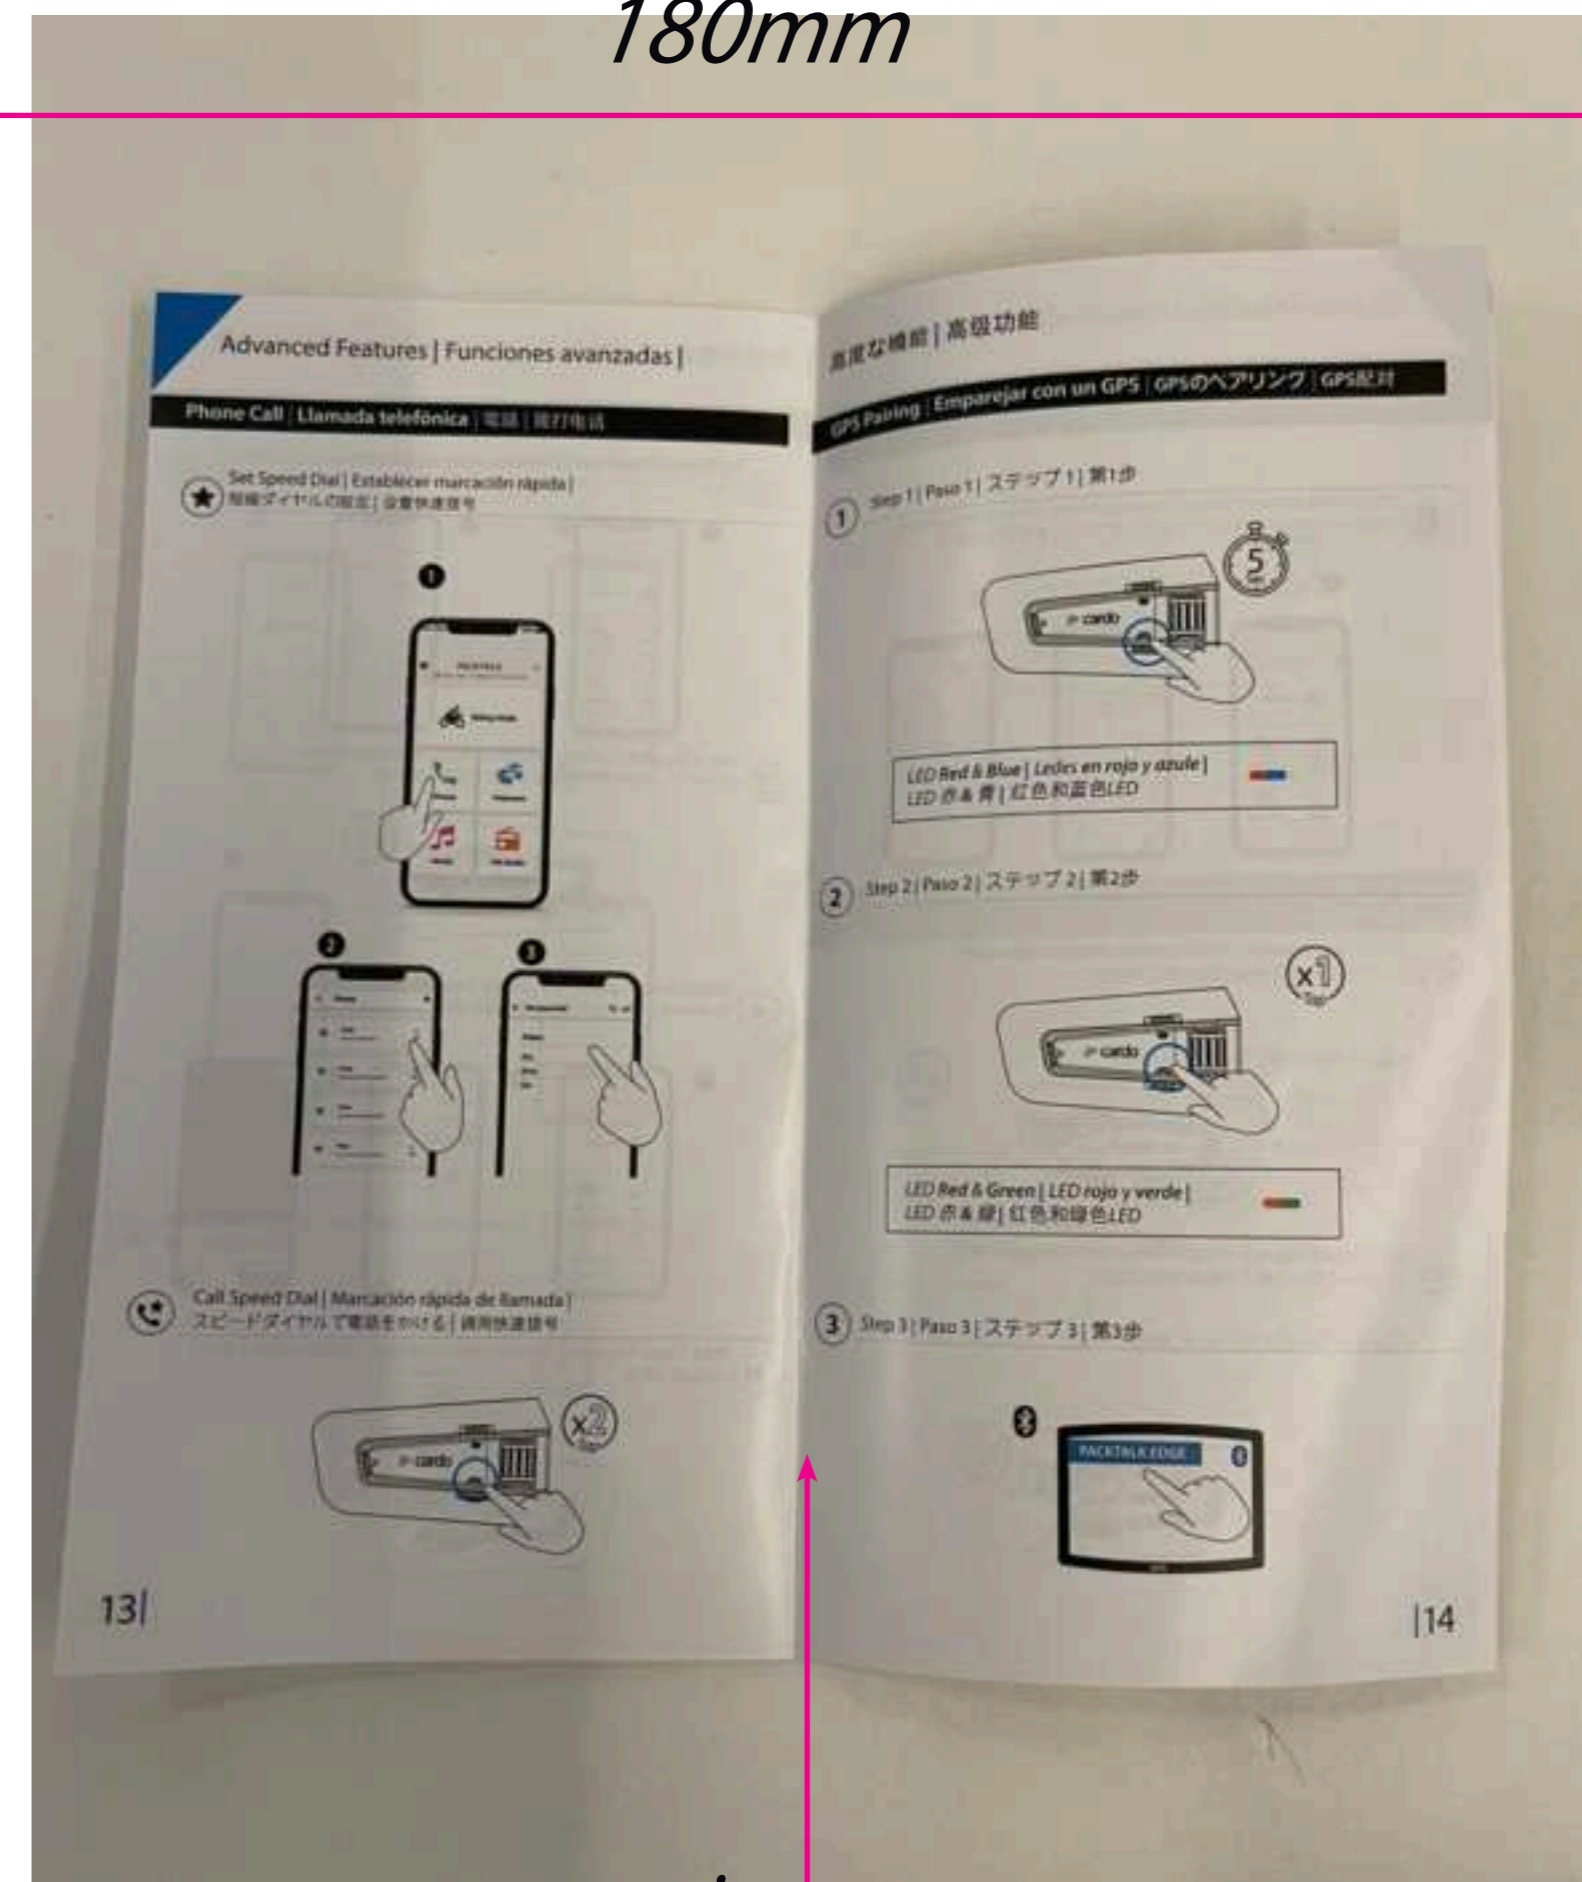

booklet open

180mm

180mm