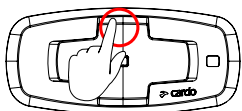

General

Volume Up

Volume Down