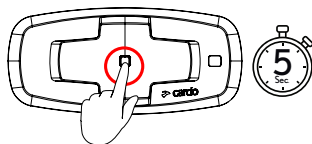

Reboot

ADVANCED BUTTONS CONTROL

Device pairing (GPS/TFT/Phone)

1 Step 1

2 Step 2

Stop Pairing

cardosystems.com

.....

Cardosystems.com/update

Cardosystems.com/support

MAN00775_MAN POCKET GUIDE FOR UCS SPIRIT_EN_A01

Measurements

booklet close

90mm

180mm

booklet open