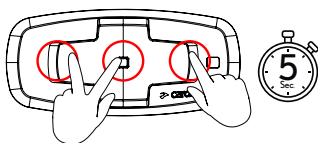

Set Number

 Call Speed Dial

Bluetooth Intercom

Pairing

Pair to Rider A

Call / End Intercom

Factory Reset \ Reboot

Factory Reset