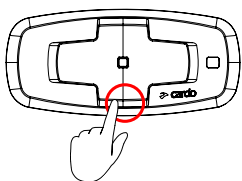

Mute / Unmute Microphone