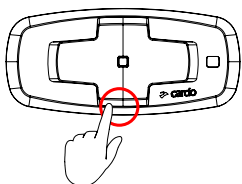

General

Volume Up

Volume Down

Mute / Unmute Microphone

Voice Assistant

Siri

Google Assistant