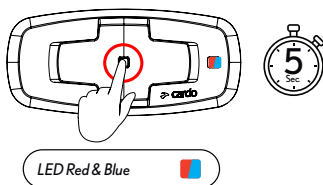

ADVANCED BUTTONS CONTROL

Device pairing (GPS/TFT/Phone)

1 Step 1