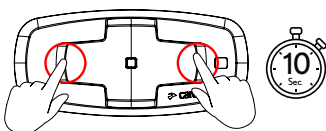

Bluetooth Intercom

Pairing

Pair to Rider A

Call / End Intercom

Factory Reset \ Reboot

Factory Reset

Reboot