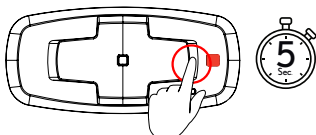

Set Number

 Call Speed Dial

Bluetooth Intercom

Pairing

Pair to Rider A

Call / End Intercom

Factory Reset \ Reboot

Factory Reset

Cardosystems.com/update

Cardosystems.com/support

MAN00775_MAN POCKET GUIDE FOR UCS SPIRIT_EN_A01

Measurements

booklet close

90mm

180mm

booklet open