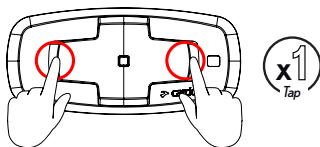

Bluetooth®
5.2

UNIVERSAL COMMUNICATION SOLUTION

SPIRIT
POCKET GUIDE
EN

cardo®

CONNECT APP

Cardo Connect App

TABLE OF CONTENTS

Getting Started	4-5
Cardo Connect App	6
General	7
Music	8
Phone Call	9
Bluetooth Intercom	10
Factory Reset \ Reboot	10

ADVANCED BUTTONS CONTROL

Device pairing (GPS/TFT/Phone)	11
--------------------------------------	----

Getting Started

 On/Off

 Phone Pairing

LED Red & Blue 

 Stop Phone Pairing

Cardo Connect App