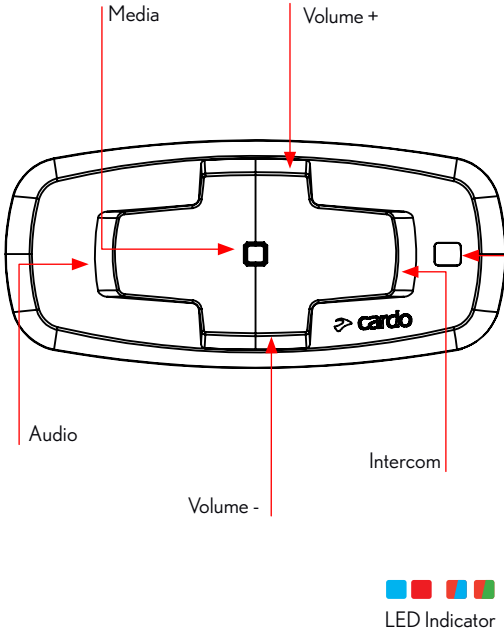

Bluetooth®
5.2

UNIVERSAL COMMUNICATION SOLUTION

SPIRIT
POCKET GUIDE
EN

cardo®

CONNECT APP

Cardo Connect App

TABLE OF CONTENTS

Getting Started	4-5
Cardo Connect App	6
General	7
Music	8
Phone Call	9
Bluetooth Intercom	10
Factory Reset \ Reboot	10

ADVANCED BUTTONS CONTROL

Device pairing (GPS/TFT/Phone)	11
--------------------------------------	----

Getting Started

 On/Off

 Phone Pairing

LED Red & Blue 

 Stop Phone Pairing

Cardo Connect App