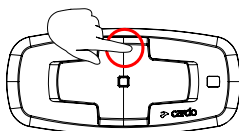

Share/Stop Sharing

🎵 Music

☎ Phone Call