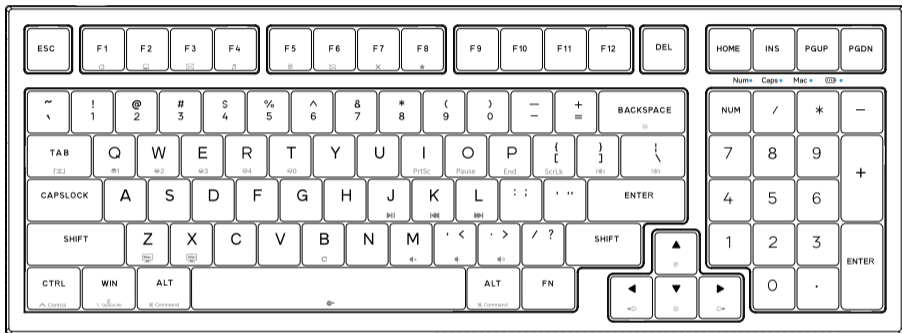

Indicator

Num o

Num Lock Indicator

- Light on when number keys are unlocked
- Light off when number keys are locked

Capso

Caps Lock Indicator

- Light on in CAPS Mode
- Light off when CAPS Mode off

Mac o

Operating System Indicator

- Light on in MacOS
- Light off in WinOS

Power o

Power Indicator

- Light on in power-on state