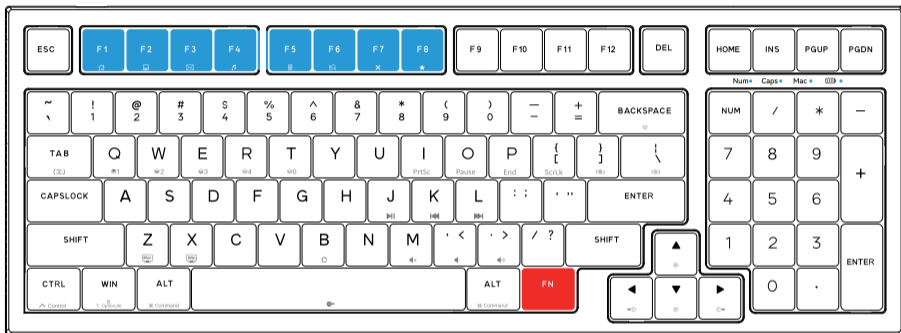

Instruction for using FN key

Auxiliary Key

FN+F1 : Home page

FN+F5 : Calculator

FN+F2 : My computer

FN+F6 : Search

FN+F3 : E-Mail

FN+F7 : Close the webpage

FN+F4 : Multimedia player

FN+F8 : Bookmark webpage