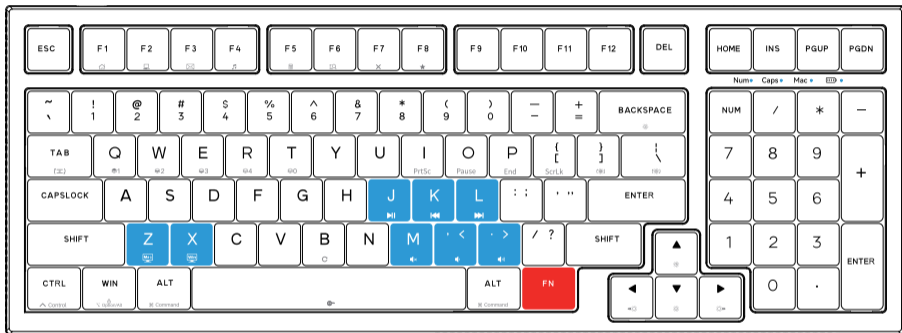

FN+T : Profile 0

FN+I : Print Screen

FN+O : Pause

FN+P : End

FN+[: Scroll lock

FN+B : Press long until light of the keyboard blinks, the keyboard reset to the factory default settings.

FN+WIN : WIN key locked / unlocked (WIN key' s backlight off when locked, it follows current light mode when unlocked.)

FN+Spacebar : FN key locked / unlocked (FN key' s backlight off when locked, it follows current light mode when unlocked.)

Instruction for using FN key

Layout & Multi-Media

FN+Z : MAC key layout

FN+X : WIN key layout