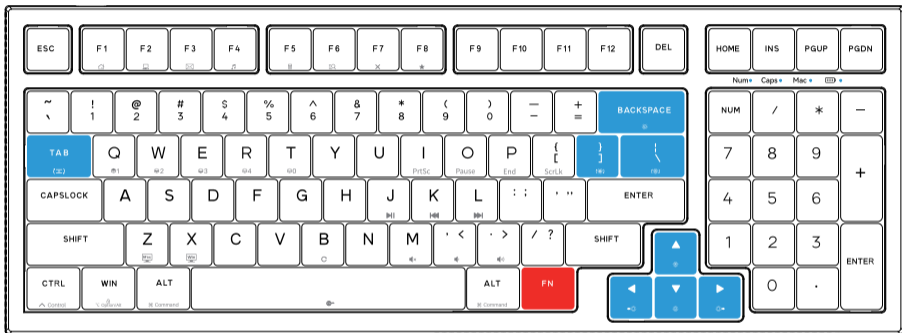

FN+Spacebar : FN key locked / unlocked (FN key' s backlight off when locked, it follows current light mode when unlocked.)

Instruction for using FN key

Layout & Multi-Media

FN+Z : MAC key layout

FN+X : WIN key layout

FN+J : Play / Pause

FN+M : Mute

FN+K : Previous song

FN+, < : Volume down

FN+L : Next song

FN+, > : Volume up

Instruction for using FN key

Lighting