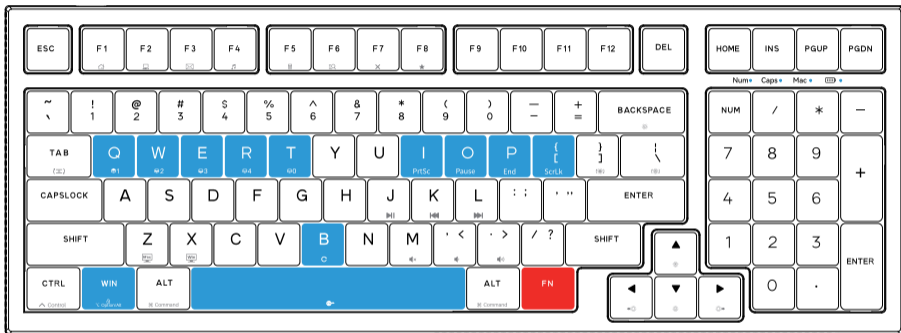

Instruction for using FN key

Profile & Function

FN+Q : Profile 1

FN+W : Profile 2

FN+E : Profile 3

FN+R : Profile 4

FN+T : Profile 0

FN+I : Print Screen

FN+O : Pause

FN+P : End

FN+[: Scroll lock

FN+B : Press long until light of the keyboard blinks, the keyboard reset to the factory default settings.

FN+WIN : WIN key locked / unlocked (WIN key' s backlight off when locked, it follows current light mode when unlocked.)

FN+Spacebar : FN key locked / unlocked (FN key' s backlight off when locked, it follows current light mode when unlocked.)