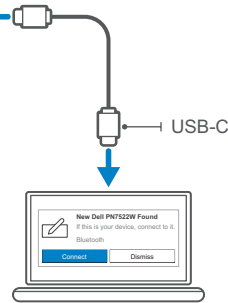

Dell Premier Rechargeable
Active Pen PN7522W

Quick Start Guide

+

x 2

www.dell.com/support/dpem

Windows Ink Workspace

Screen Sketch

Sticky Notes