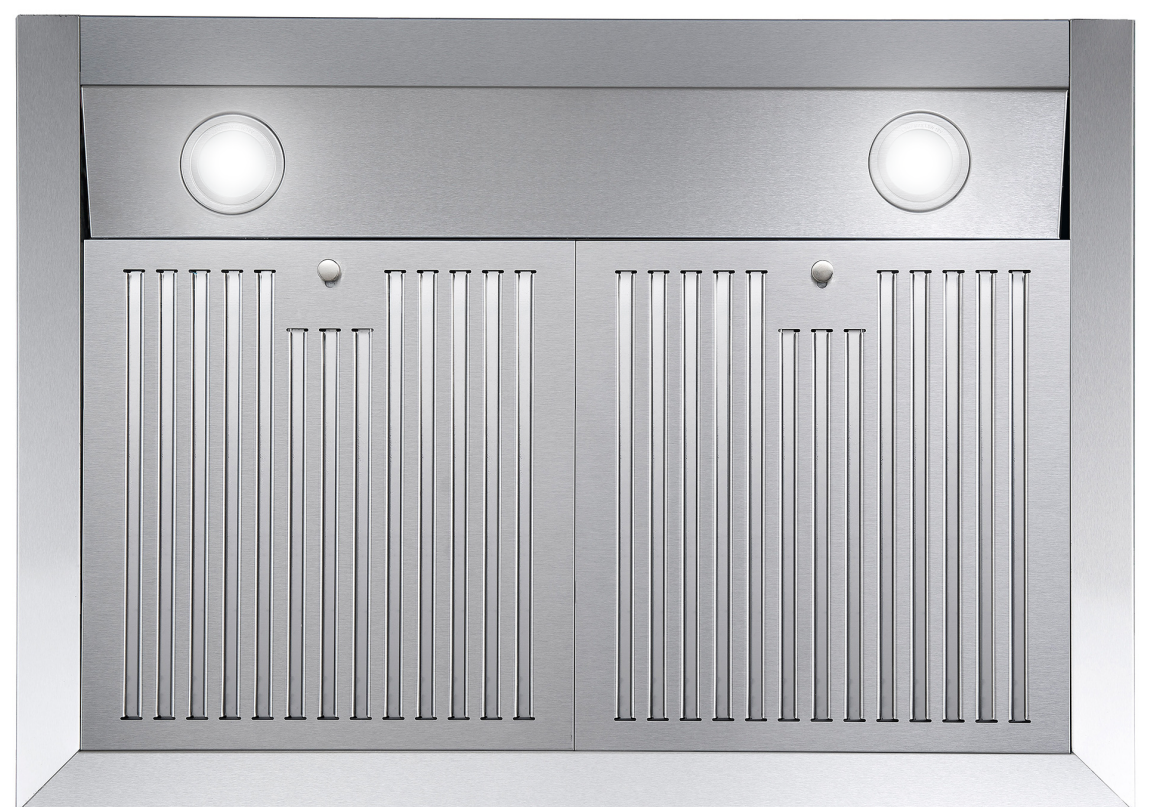

SPECIFICATIONS

UC30 Range Hood

Size	30 Inch
Mounting Type	Under Cabinet
Controls	Push Button
Filters	2 x Stainless Steel Baffle Filters
Material	430 Grade Stainless Steel
Air Flow	380 CFM
Noise Level	65dB (Max)
Vent Style	External
Lighting	2 x Front LED
Voltage	120V / 60Hz
Wattage	200W
Included Components	Bulb(s), Damper, Exhaust Vent, Fan Hardware, Installation Kit, Power Cord

UC30

Presenting this modern European-style range hood, Cosmo's UC30 Range Hood is powered by 380 CFM of suction, 2 LED lights and ARC-FLOW® Stainless Steel Permanent Filters.

3 Fan Speeds

Push Button Controls

LED Lighting

Features

- Designed for under cabinet mounting
- 3 fan speeds
- 380 CFM airflow capacity
- Push button controls
- ARC-FLOW® permanent filters
- Front LED lights
- 65 dB. for quiet operation
- Top vented

See Page 2 for dimensions

DIMENSIONS

UC30 Range Hood

Dimensions (WxDxH): 29.5" x 20.5" x 9.75"