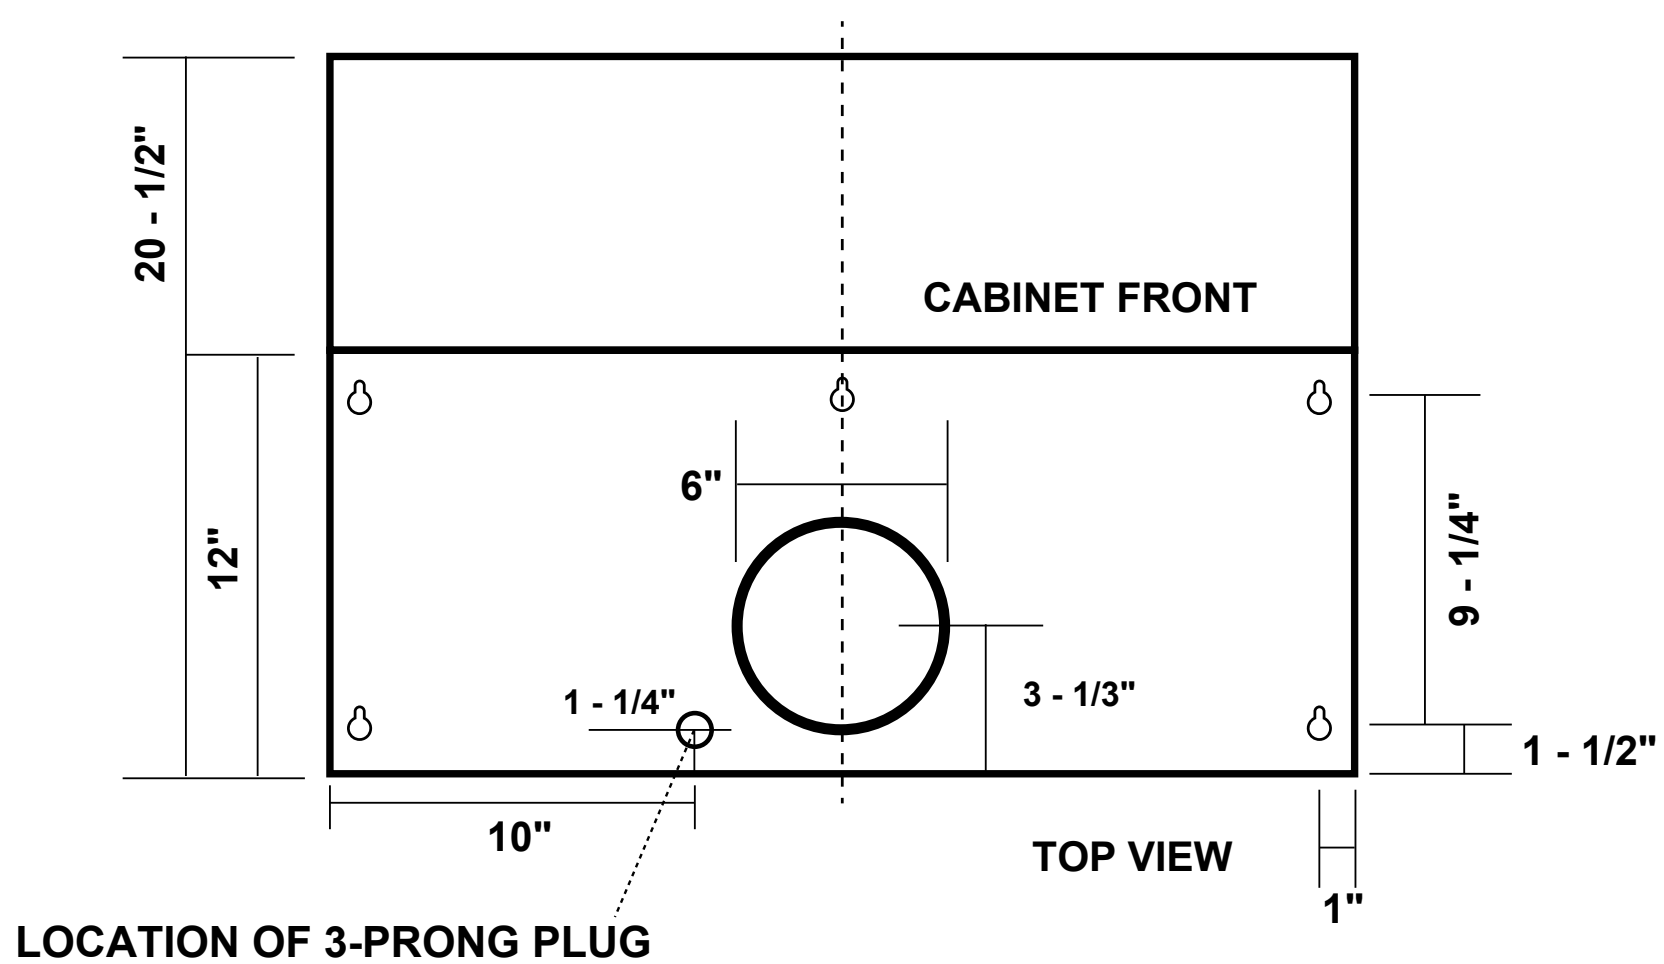

See Page 2 for dimensions

DIMENSIONS

UC30 Range Hood

Dimensions (WxDxH): 29.5" x 20.5" x 9.75"