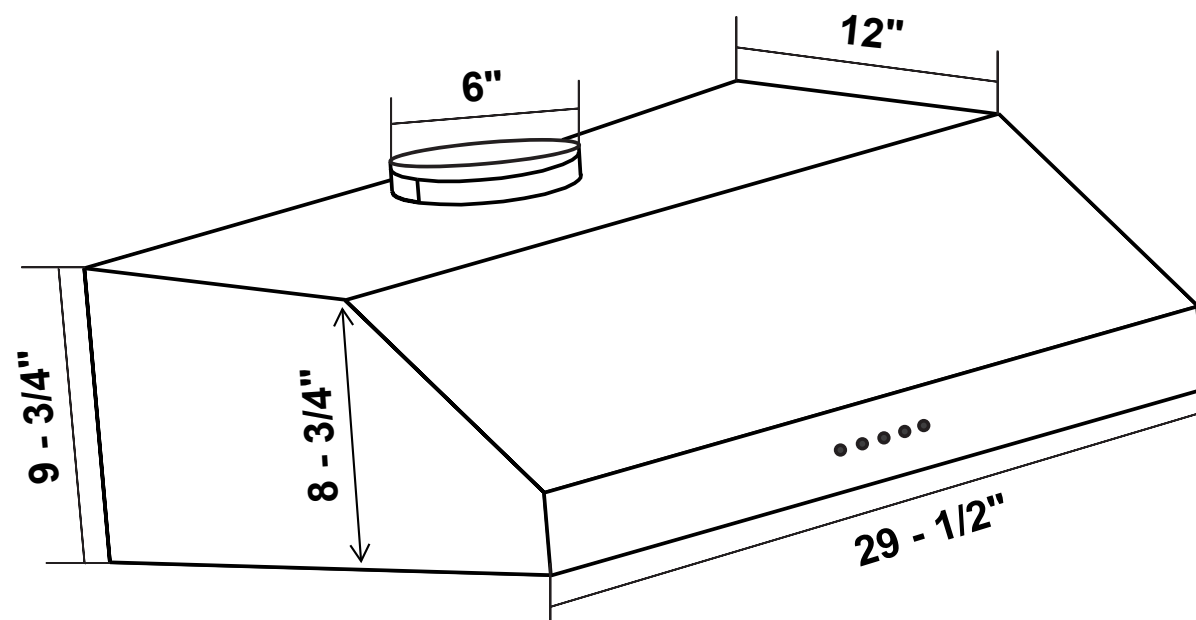

SPECIFICATIONS

UC30 Range Hood

Size	30 Inch
Mounting Type	Under Cabinet
Controls	Push Button
Filters	2 x Stainless Steel Baffle Filters
Material	430 Grade Stainless Steel
Air Flow	380 CFM
Noise Level	65dB (Max)
Vent Style	External
Lighting	2 x Front LED
Voltage	120V / 60Hz
Wattage	200W
Included Components	Bulb(s), Damper, Exhaust Vent, Fan Hardware, Installation Kit, Power Cord

See Page 2 for dimensions

DIMENSIONS

UC30 Range Hood

Dimensions (WxDxH): 29.5" x 20.5" x 9.75"