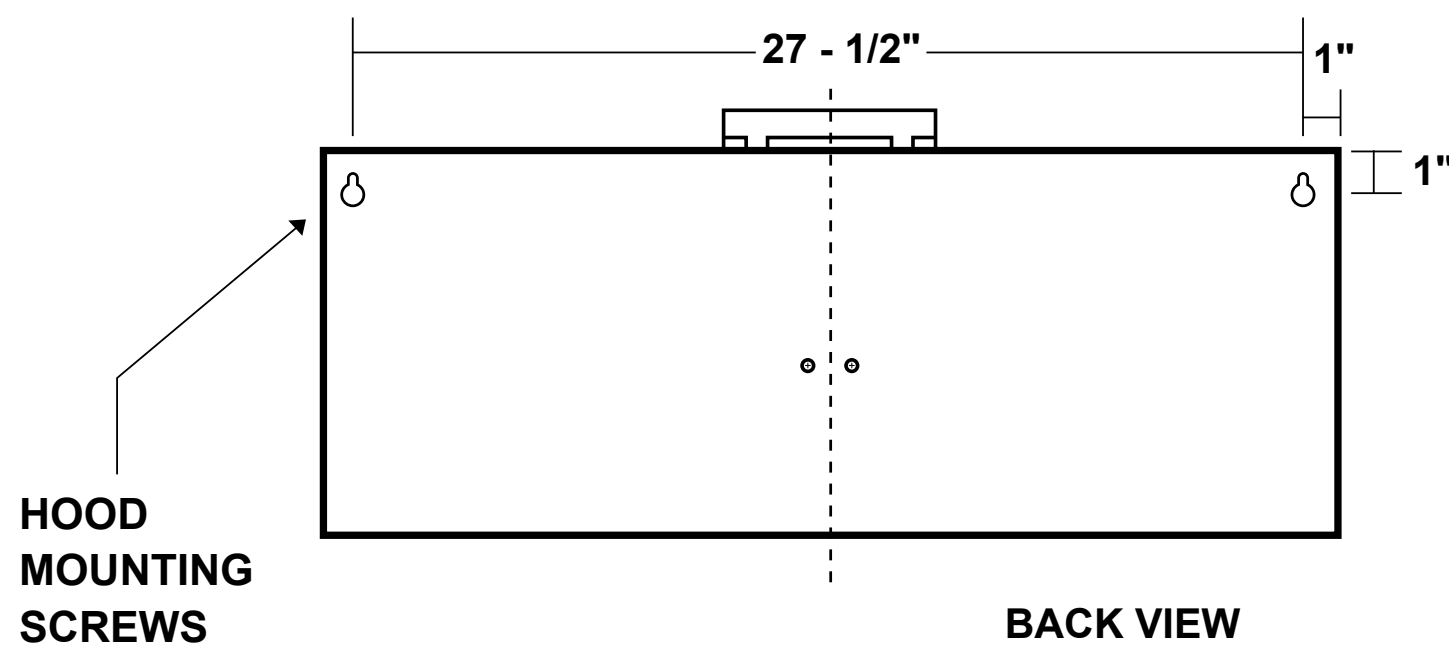

See Page 2 for dimensions

DIMENSIONS

UC30 Range Hood

Dimensions (WxDxH): 29.5" x 20.5" x 9.75"