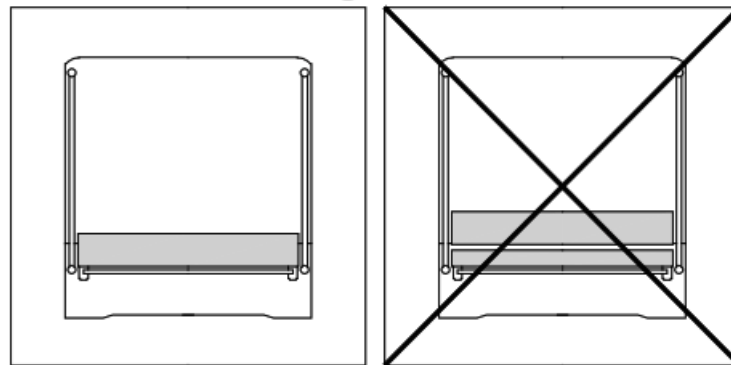

child cannot reach it and cannot open the mattress cover.

- Do not use the product if any part is broken, torn or missing and use only spare parts approved by manufacturer.
- Do not use more than one mattress in the cot / crib and suspended bed/. **see Figure 1**

figure 1

- Be aware of the risk of open fire and other sources of strong heat, such as electric bar Fires, gas fires, etc. in the near vicinity of the cot / crib and suspended bed/. Keep away from fire.
- Never leave the child unattended.
- If your mattress is foldable: The mattress is intended to be used or sleeping on one side only . The one-colour side of the mattress is not suitable for sleeping!