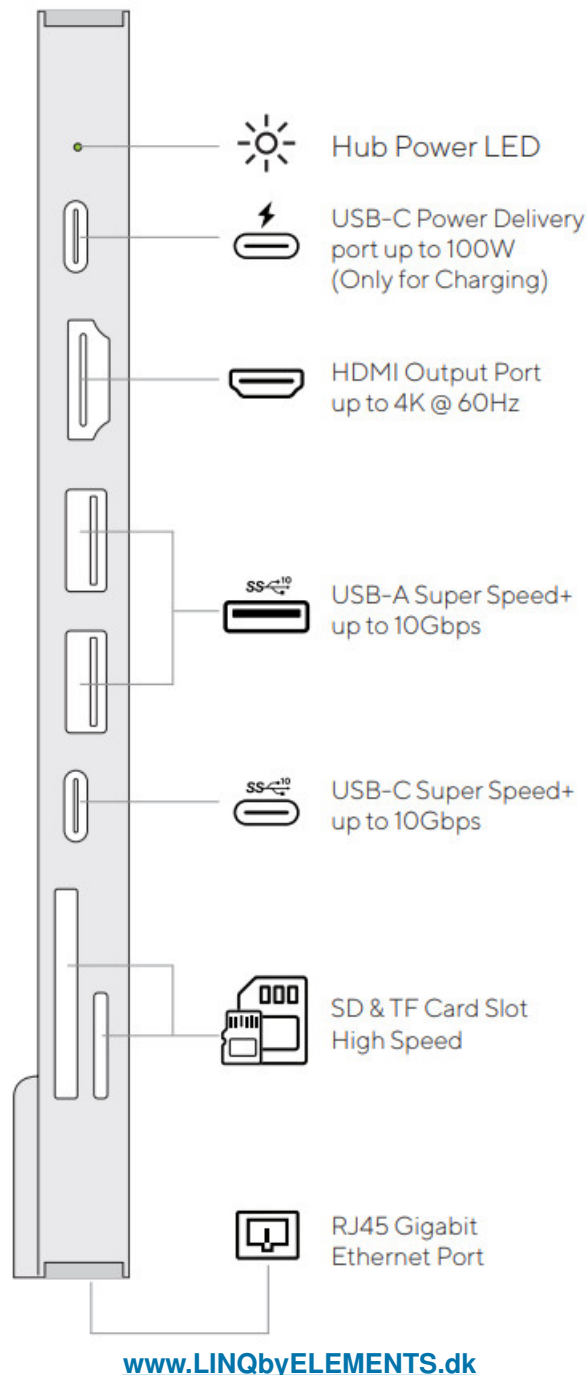

Documents / Resources

	LINQ LQ48010 8 in 1 Pro Edition Multiport Hub [pdf] User Manual LQ48010, LQ48010 8 in 1 Pro Edition Multiport Hub, LQ48010 Pro Edition Multiport Hub, 8 in 1 Pro Edition Multiport Hub, Pro Edition Multiport Hub, 8 in 1 Multiport Hub, 8 in 1 Hub, Multiport Hub, Hub

References

- [LINQ byELEMENTS | Extend connectivity without compromises! – LINQbyELEMENTS](#)