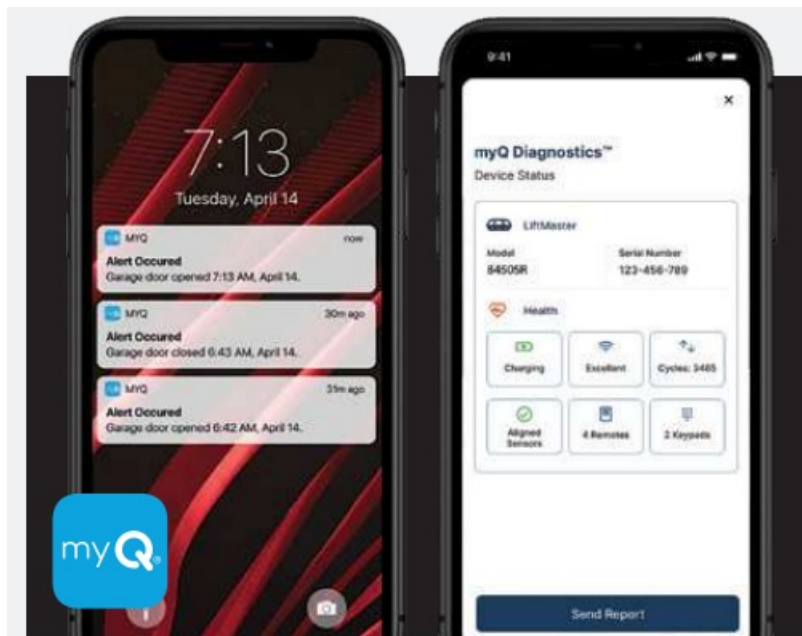

Provides real-time insights for your garage door via its Health Report. You will be sent alerts if an issue arises and can connect to your Dealer for professional services if needed.

Invisible light beam system

Auto-reverses the garage door if there is an obstruction.

Posilock® protection

Electronically protects against forced openings of the door.

Camera with 2-way communication

A built-in 130° wide angle camera lets you see and hear what's happening in your garage through the myQ app.

Do more with myQ

Use the my Q app to control, secure and monitor your garage and conveniently share and manage access to your home without sharing passcodes or keys. Also, take the hassle out of service repair and easily connect to a trusted Dealer through the my Q app.