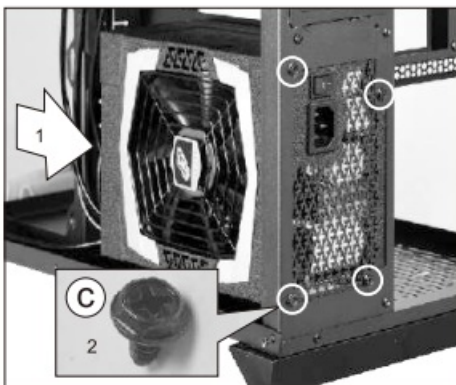

LIAN LI O11 Dynamic Mid Tower Gaming Computer Case

Case components

- (A) Power switch
- (B) Multi-media ports (USB 3.0 × 2, USB 3.1 Type-C, HD audio)
- (C) Soare 120 mm fans × 3 or 140 mm fans × 2
- (D) PCI slots with ventilation
- (E) 2.5" HDD × 2 12.5
- (F) Removable HDD tray (3.5" HDD × 2 or 2.5" HDD × 2 or PSU × 1
- (G) Removable HDD tray (3.5" HDD × 1 + 2.5" HDD × 1 or 2.5" HDD × 2
- (H) PSU tray
- (I) Spare 120 mm fans × 3
- (J) Spare 120 mm fans

Hardware list

Screws for mother board & 2.5" HDD mount

Stand off bolt (Spare parts) for Motherboard Mount

Screws for PSU Mounting

Screws for 2.5" HDD

Screws for 3.5" HDD

Velcro for cable management

- The exceeded quantity are spare parts.

Remove top panel

Remove side panel

PSU installation

Motherboard installation

2 5"3 5" HDD installation

2.5" HDD installation

Remove air filters

Hardware clearance