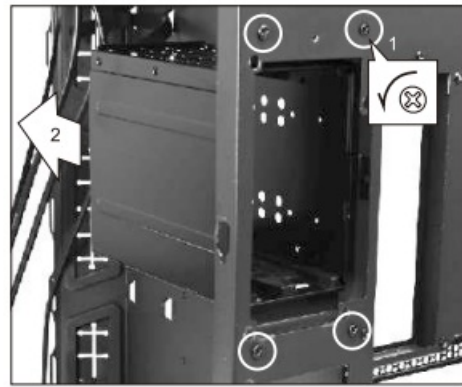

PSU installation