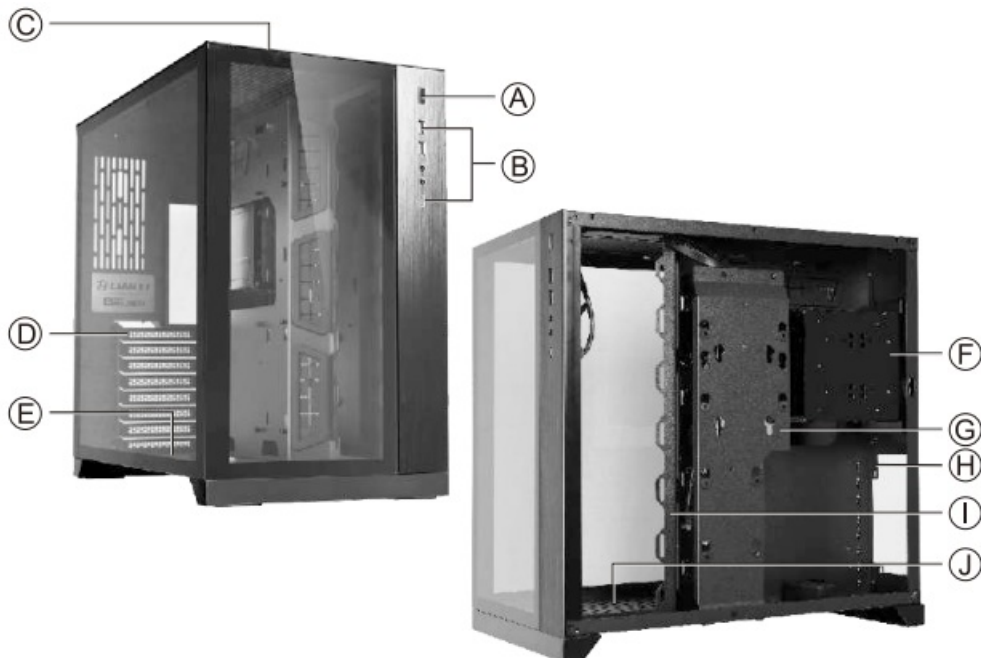

LIAN LI O11 Dynamic Mid Tower Gaming Computer Case Installation Guide

[Home](#) » [LIAN LI](#) » LIAN LI O11 Dynamic Mid Tower Gaming Computer Case Installation Guide 

Contents

- [1 LIAN LI O11 Dynamic Mid Tower Gaming Computer Case](#)
- [2 Case components](#)
- [3 Hardware list](#)
- [4 PSU installation](#)
- [5 Motherboard installation](#)
- [6 Remove air filters](#)
- [7 Hardware clearance](#)
- [8 Option kits](#)
- [9 Documents / Resources](#)

LIAN LI O11 Dynamic Mid Tower Gaming Computer Case

Case components

- (A) Power switch
- (B) Multi-media ports (USB 3.0 × 2, USB 3.1 Type-C, HD audio)
- (C) Soare 120 mm fans × 3 or 140 mm fans × 2
- (D) PCI slots with ventilation
- (E) 2.5" HDD × 2 12.5
- (F) Removable HDD tray (3.5" HDD × 2 or 2.5" HDD × 2 or PSU × 1
- (G) Removable HDD tray (3.5" HDD × 1 + 2.5" HDD × 1 or 2.5" HDD × 2
- (H) PSU tray
- (I) Spare 120 mm fans × 3
- (J) Spare 120 mm fans

Option kits

Upright display card Kits

(200 mm PCI-e Express 16X Riser Card Adapter Extender Cable Kit)

- I/O port installation
- USB 3.0 / HD Audio

Documents / Resources

[LIAN LI O11 Dynamic Mid Tower Gaming Computer Case](#) [pdf] Installation Guide
 G50.O11D00.00-A5, O11 Dynamic Mid Tower Gaming Computer Case, O11 Dynamic, Mid Tower Gaming Computer Case, Gaming Computer Case, Computer Case, Case