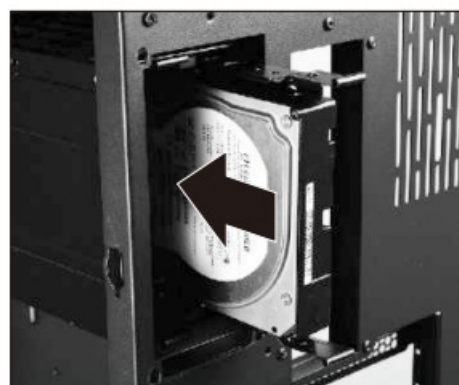

LIAN LI O11 Dynamic Mid Tower Gaming Computer Case

Case components

- (A) Power switch
- (B) Multi-media ports (USB 3.0 × 2, USB 3.1 Type-C, HD audio)
- (C) Soare 120 mm fans × 3 or 140 mm fans × 2
- (D) PCI slots with ventilation
- (E) 2.5" HDD × 2 12.5
- (F) Removable HDD tray (3.5" HDD × 2 or 2.5" HDD × 2 or PSU × 1
- (G) Removable HDD tray (3.5" HDD × 1 + 2.5" HDD × 1 or 2.5" HDD × 2
- (H) PSU tray
- (I) Spare 120 mm fans × 3
- (J) Spare 120 mm fans

Remove top panel

Remove side panel

PSU installation

Motherboard installation

2 5"3 5" HDD installation

2.5" HDD installation

Remove air filters

Hardware clearance