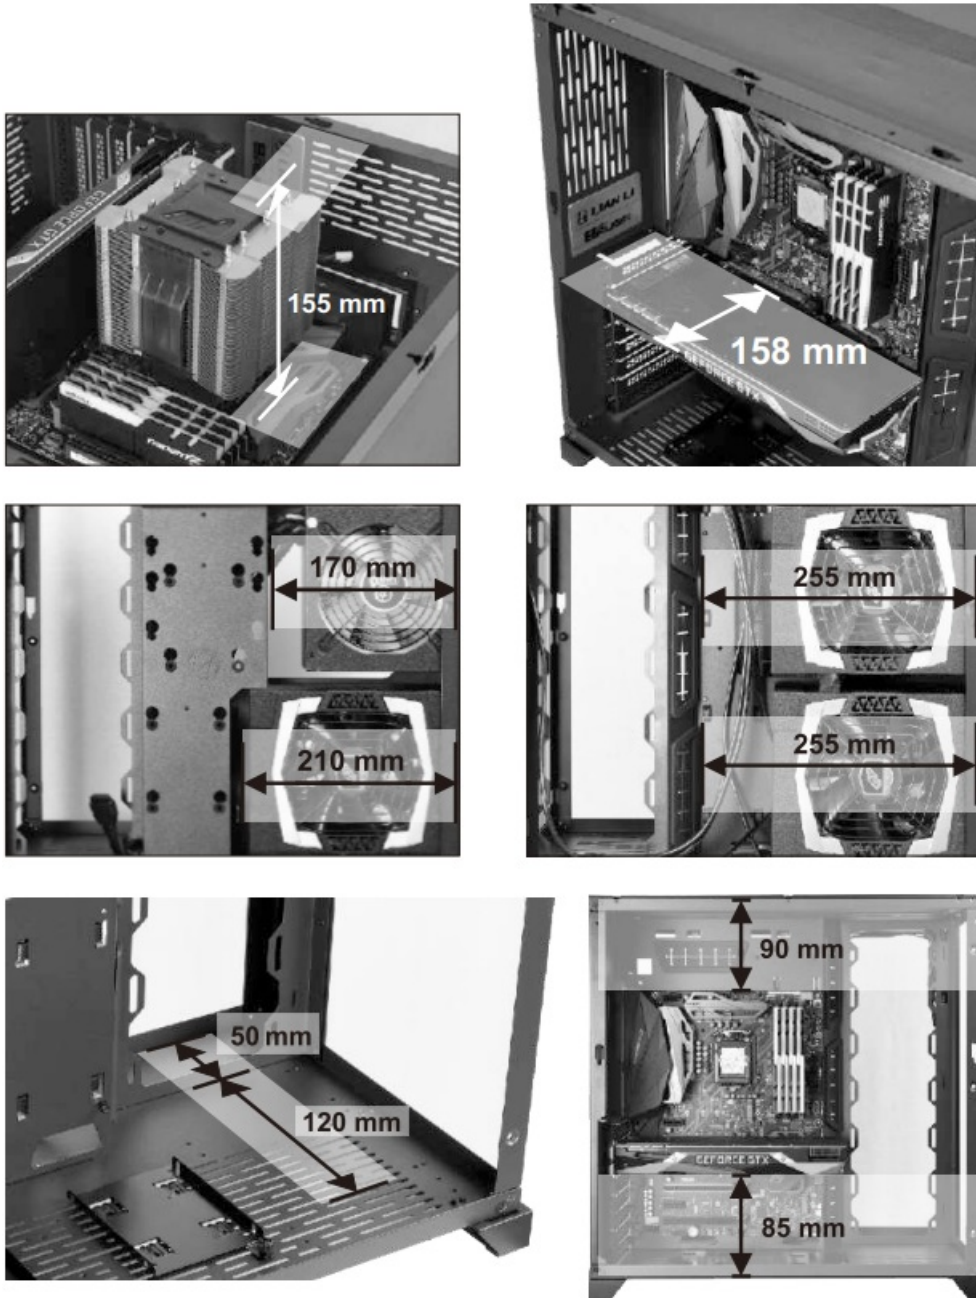

Hardware list

Screws for mother board & 2.5" HDD mount

Stand off bolt (Spare parts) for Motherboard Mount

Screws for PSU Mounting

Screws for 2.5" HDD

Screws for 3.5" HDD

Velcro for cable management

- The exceeded quantity are spare parts.

Remove top panel

Remove side panel

PSU installation

Motherboard installation

2 5"3 5" HDD installation

2.5" HDD installation

Remove air filters

Hardware clearance

Option kits

Upright display card Kits

(200 mm PCI-e Express 16X Riser Card Adapter Extender Cable Kit)

- I/O port installation
- USB 3.0 / HD Audio

Documents / Resources

[LIAN LI O11 Dynamic Mid Tower Gaming Computer Case](#) [pdf] Installation Guide
 G50.O11D00.00-A5, O11 Dynamic Mid Tower Gaming Computer Case, O11 Dynamic, Mid Tower Gaming Computer Case, Gaming Computer Case, Computer Case, Case