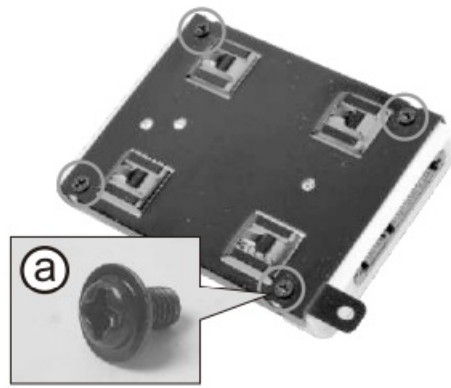

LIAN LI O11 Dynamic Mid Tower Gaming Computer Case

Case components

- (A) Power switch
- (B) Multi-media ports (USB 3.0 × 2, USB 3.1 Type-C, HD audio)
- (C) Soare 120 mm fans × 3 or 140 mm fans × 2
- (D) PCI slots with ventilation
- (E) 2.5" HDD × 2 12.5
- (F) Removable HDD tray (3.5" HDD × 2 or 2.5" HDD × 2 or PSU × 1
- (G) Removable HDD tray (3.5" HDD × 1 + 2.5" HDD × 1 or 2.5" HDD × 2
- (H) PSU tray
- (I) Spare 120 mm fans × 3
- (J) Spare 120 mm fans

Hardware list

Screws for mother board & 2.5" HDD mount

Stand off bolt (Spare parts) for Motherboard Mount

Screws for PSU Mounting

Screws for 2.5" HDD

Screws for 3.5" HDD

Velcro for cable management

- The exceeded quantity are spare parts.

Remove top panel

Remove side panel

PSU installation

Motherboard installation

2 5"3 5" HDD installation

2.5" HDD installation

Remove air filters

Hardware clearance

Option kits

Upright display card Kits

(200 mm PCI-e Express 16X Riser Card Adapter Extender Cable Kit)

- I/O port installation
- USB 3.0 / HD Audio

Documents / Resources

[LIAN LI O11 Dynamic Mid Tower Gaming Computer Case](#) [pdf] Installation Guide
 G50.O11D00.00-A5, O11 Dynamic Mid Tower Gaming Computer Case, O11 Dynamic, Mid Tower Gaming Computer Case, Gaming Computer Case, Computer Case, Case