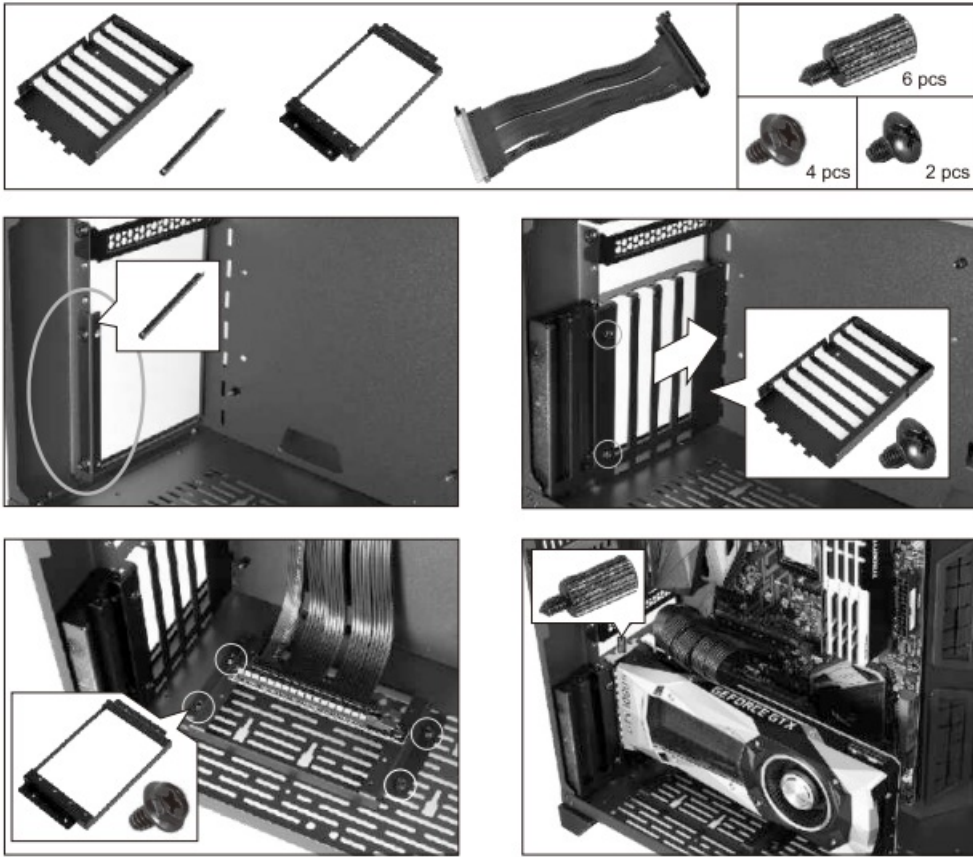

LIAN LI O11 Dynamic Mid Tower Gaming Computer Case

Case components

- (A) Power switch
- (B) Multi-media ports (USB 3.0 × 2, USB 3.1 Type-C, HD audio)
- (C) Soare 120 mm fans × 3 or 140 mm fans × 2
- (D) PCI slots with ventilation
- (E) 2.5" HDD × 2 12.5
- (F) Removable HDD tray (3.5" HDD × 2 or 2.5" HDD × 2 or PSU × 1
- (G) Removable HDD tray (3.5" HDD × 1 + 2.5" HDD × 1 or 2.5" HDD × 2
- (H) PSU tray
- (I) Spare 120 mm fans × 3
- (J) Spare 120 mm fans

Hardware list

Screws for mother board & 2.5" HDD mount

Stand off bolt (Spare parts) for Motherboard Mount

Screws for PSU Mounting

Screws for 2.5" HDD

Screws for 3.5" HDD

Velcro for cable management

- The exceeded quantity are spare parts.

Remove top panel

Remove side panel

PSU installation

Motherboard installation

2 5"3 5" HDD installation

2.5" HDD installation

Remove air filters

Hardware clearance

Option kits

Upright display card Kits

(200 mm PCI-e Express 16X Riser Card Adapter Extender Cable Kit)

- I/O port installation
- USB 3.0 / HD Audio

Documents / Resources

[LIAN LI O11 Dynamic Mid Tower Gaming Computer Case](#) [pdf] Installation Guide
 G50.O11D00.00-A5, O11 Dynamic Mid Tower Gaming Computer Case, O11 Dynamic, Mid Tower Gaming Computer Case, Gaming Computer Case, Computer Case, Case