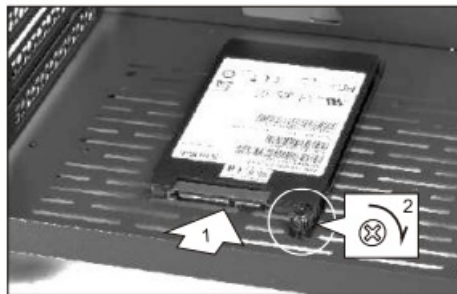

Hardware list

Screws for mother board & 2.5" HDD mount

Stand off bolt (Spare parts) for Motherboard Mount

Screws for PSU Mounting

Screws for 2.5" HDD

Screws for 3.5" HDD

Velcro for cable management

- The exceeded quantity are spare parts.

Remove top panel

Remove side panel

PSU installation

Motherboard installation

2 5"3 5" HDD installation

2.5" HDD installation

Remove air filters

Hardware clearance

Option kits

Upright display card Kits

(200 mm PCI-e Express 16X Riser Card Adapter Extender Cable Kit)

- I/O port installation
- USB 3.0 / HD Audio

Documents / Resources

[LIAN LI O11 Dynamic Mid Tower Gaming Computer Case](#) [pdf] Installation Guide
 G50.O11D00.00-A5, O11 Dynamic Mid Tower Gaming Computer Case, O11 Dynamic, Mid Tower Gaming Computer Case, Gaming Computer Case, Computer Case, Case