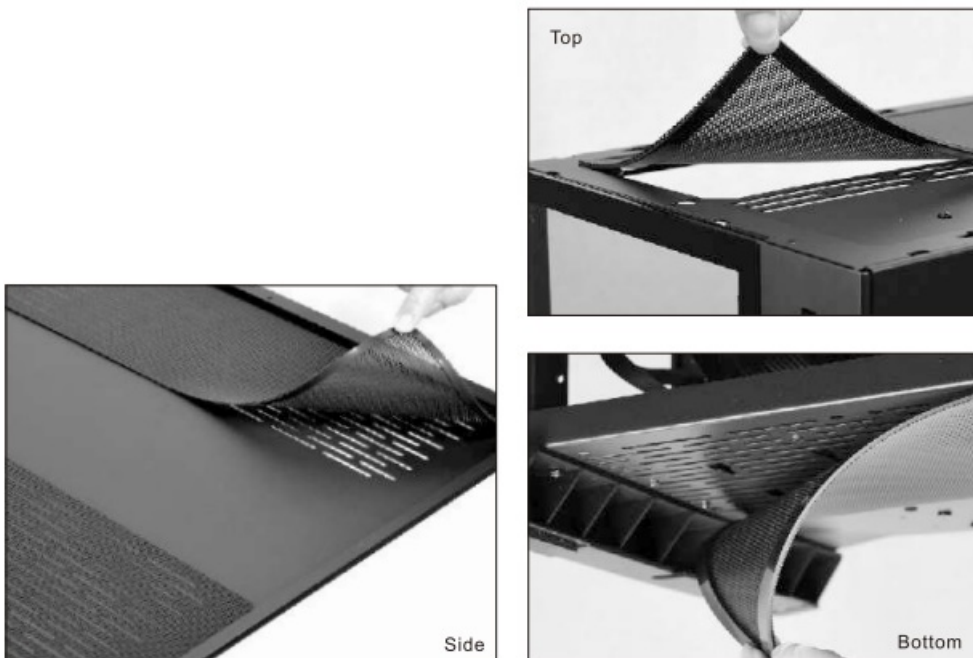

Remove top panel

Remove side panel

PSU installation

Motherboard installation

2 5"3 5" HDD installation

2.5" HDD installation

Remove air filters

Hardware clearance

Option kits

Upright display card Kits

(200 mm PCI-e Express 16X Riser Card Adapter Extender Cable Kit)

- I/O port installation
- USB 3.0 / HD Audio

Documents / Resources

[LIAN LI O11 Dynamic Mid Tower Gaming Computer Case](#) [pdf] Installation Guide
 G50.O11D00.00-A5, O11 Dynamic Mid Tower Gaming Computer Case, O11 Dynamic, Mid Tower Gaming Computer Case, Gaming Computer Case, Computer Case, Case