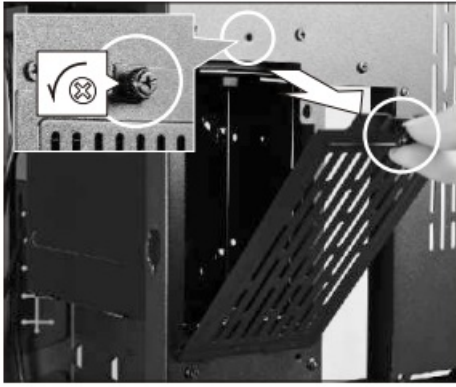

PSU installation