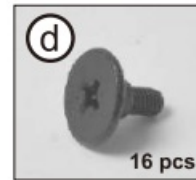

LIAN LI O11 Dynamic Mid Tower Gaming Computer Case

Case components

- (A) Power switch
- (B) Multi-media ports (USB 3.0 × 2, USB 3.1 Type-C, HD audio)
- (C) Soare 120 mm fans × 3 or 140 mm fans × 2
- (D) PCI slots with ventilation
- (E) 2.5" HDD × 2 12.5
- (F) Removable HDD tray (3.5" HDD × 2 or 2.5" HDD × 2 or PSU × 1
- (G) Removable HDD tray (3.5" HDD × 1 + 2.5" HDD × 1 or 2.5" HDD × 2
- (H) PSU tray
- (I) Spare 120 mm fans × 3
- (J) Spare 120 mm fans

Hardware list

Screws for mother board & 2.5" HDD mount

Stand off bolt (Spare parts) for Motherboard Mount

Screws for PSU Mounting

Screws for 2.5" HDD

Screws for 3.5" HDD

Velcro for cable management

- The exceeded quantity are spare parts.