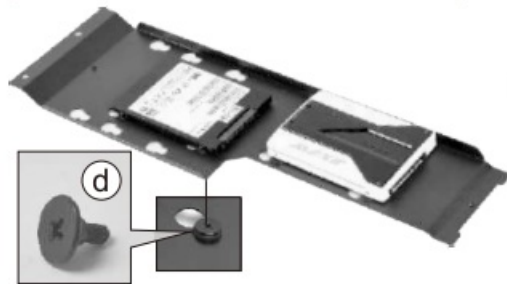

LIAN LI O11 Dynamic Mid Tower Gaming Computer Case

Case components

- (A) Power switch
- (B) Multi-media ports (USB 3.0 × 2, USB 3.1 Type-C, HD audio)
- (C) Soare 120 mm fans × 3 or 140 mm fans × 2
- (D) PCI slots with ventilation
- (E) 2.5" HDD × 2 12.5
- (F) Removable HDD tray (3.5" HDD × 2 or 2.5" HDD × 2 or PSU × 1
- (G) Removable HDD tray (3.5" HDD × 1 + 2.5" HDD × 1 or 2.5" HDD × 2
- (H) PSU tray
- (I) Spare 120 mm fans × 3
- (J) Spare 120 mm fans

Hardware list

Screws for mother board & 2.5" HDD mount

Stand off bolt (Spare parts) for Motherboard Mount

Screws for PSU Mounting

Screws for 2.5" HDD

Screws for 3.5" HDD

Velcro for cable management

- The exceeded quantity are spare parts.

Remove top panel

Remove side panel

PSU installation

Motherboard installation

2 5"3 5" HDD installation

2.5" HDD installation

Remove air filters

Hardware clearance

Option kits

Upright display card Kits

(200 mm PCI-e Express 16X Riser Card Adapter Extender Cable Kit)

- I/O port installation
- USB 3.0 / HD Audio

Documents / Resources

[LIAN LI O11 Dynamic Mid Tower Gaming Computer Case](#) [pdf] Installation Guide
 G50.O11D00.00-A5, O11 Dynamic Mid Tower Gaming Computer Case, O11 Dynamic, Mid Tower Gaming Computer Case, Gaming Computer Case, Computer Case, Case