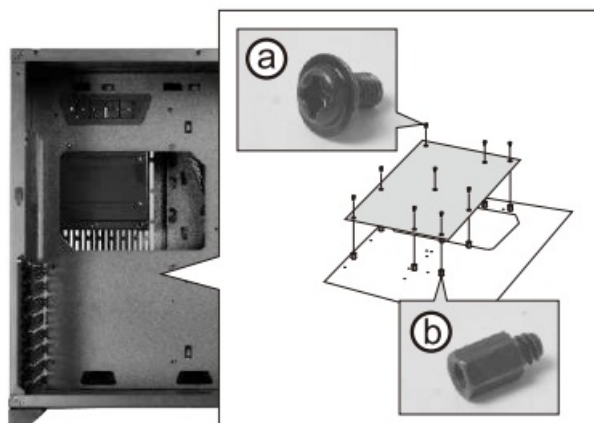

LIAN LI O11 Dynamic Mid Tower Gaming Computer Case

Case components

- (A) Power switch
- (B) Multi-media ports (USB 3.0 × 2, USB 3.1 Type-C, HD audio)
- (C) Soare 120 mm fans × 3 or 140 mm fans × 2
- (D) PCI slots with ventilation
- (E) 2.5" HDD × 2 12.5
- (F) Removable HDD tray (3.5" HDD × 2 or 2.5" HDD × 2 or PSU × 1
- (G) Removable HDD tray (3.5" HDD × 1 + 2.5" HDD × 1 or 2.5" HDD × 2
- (H) PSU tray
- (I) Spare 120 mm fans × 3
- (J) Spare 120 mm fans

Hardware list

Screws for mother board & 2.5" HDD mount

Stand off bolt (Spare parts) for Motherboard Mount

Screws for PSU Mounting

Screws for 2.5" HDD

Screws for 3.5" HDD

Velcro for cable management

- The exceeded quantity are spare parts.

Remove top panel

Remove side panel

PSU installation

Motherboard installation

2 5"3 5" HDD installation

2.5" HDD installation

Remove air filters

Hardware clearance

Option kits

Upright display card Kits

(200 mm PCI-e Express 16X Riser Card Adapter Extender Cable Kit)

- I/O port installation
- USB 3.0 / HD Audio

Documents / Resources

[LIAN LI O11 Dynamic Mid Tower Gaming Computer Case](#) [pdf] Installation Guide
 G50.O11D00.00-A5, O11 Dynamic Mid Tower Gaming Computer Case, O11 Dynamic, Mid Tower Gaming Computer Case, Gaming Computer Case, Computer Case, Case