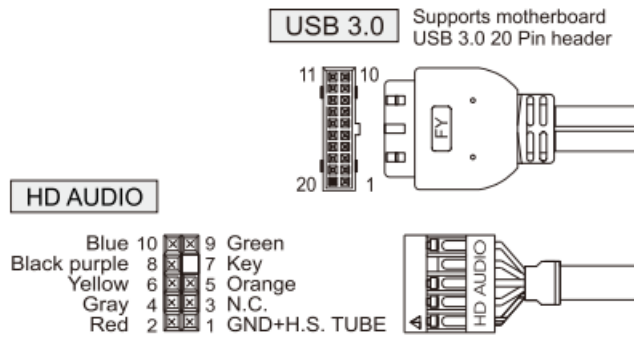

LIAN LI O11 Dynamic Mid Tower Gaming Computer Case

Case components

- (A) Power switch
- (B) Multi-media ports (USB 3.0 × 2, USB 3.1 Type-C, HD audio)
- (C) Soare 120 mm fans × 3 or 140 mm fans × 2
- (D) PCI slots with ventilation
- (E) 2.5" HDD × 2 12.5
- (F) Removable HDD tray (3.5" HDD × 2 or 2.5" HDD × 2 or PSU × 1
- (G) Removable HDD tray (3.5" HDD × 1 + 2.5" HDD × 1 or 2.5" HDD × 2
- (H) PSU tray
- (I) Spare 120 mm fans × 3
- (J) Spare 120 mm fans

Hardware list

Screws for mother board & 2.5" HDD mount

Stand off bolt (Spare parts) for Motherboard Mount

Screws for PSU Mounting

Screws for 2.5" HDD

Screws for 3.5" HDD

Velcro for cable management

- The exceeded quantity are spare parts.

Remove top panel

Remove side panel

PSU installation

Motherboard installation

2 5"3 5" HDD installation

2.5" HDD installation

Remove air filters

Hardware clearance

Option kits

Upright display card Kits

(200 mm PCI-e Express 16X Riser Card Adapter Extender Cable Kit)

- I/O port installation
- USB 3.0 / HD Audio

Documents / Resources

[LIAN LI O11 Dynamic Mid Tower Gaming Computer Case](#) [pdf] Installation Guide
 G50.O11D00.00-A5, O11 Dynamic Mid Tower Gaming Computer Case, O11 Dynamic, Mid Tower Gaming Computer Case, Gaming Computer Case, Computer Case, Case