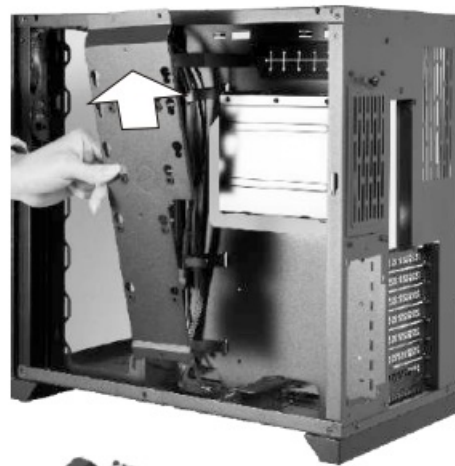

LIAN LI O11 Dynamic Mid Tower Gaming Computer Case

Case components

- (A) Power switch
- (B) Multi-media ports (USB 3.0 × 2, USB 3.1 Type-C, HD audio)
- (C) Soare 120 mm fans × 3 or 140 mm fans × 2
- (D) PCI slots with ventilation
- (E) 2.5" HDD × 2 12.5
- (F) Removable HDD tray (3.5" HDD × 2 or 2.5" HDD × 2 or PSU × 1
- (G) Removable HDD tray (3.5" HDD × 1 + 2.5" HDD × 1 or 2.5" HDD × 2
- (H) PSU tray
- (I) Spare 120 mm fans × 3
- (J) Spare 120 mm fans

Remove top panel

Remove side panel

PSU installation

Motherboard installation

2 5"3 5" HDD installation

2.5" HDD installation

Remove air filters

Hardware clearance