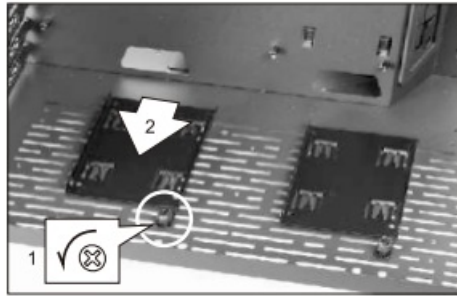

Hardware list

Screws for mother board & 2.5" HDD mount

Stand off bolt (Spare parts) for Motherboard Mount

Screws for PSU Mounting

Screws for 2.5" HDD

Screws for 3.5" HDD

Velcro for cable management

- The exceeded quantity are spare parts.

Remove top panel

Remove side panel

PSU installation

Motherboard installation

2 5"3 5" HDD installation

2.5" HDD installation

Remove air filters

Hardware clearance

Option kits

Upright display card Kits

(200 mm PCI-e Express 16X Riser Card Adapter Extender Cable Kit)

- I/O port installation
- USB 3.0 / HD Audio

Documents / Resources

[LIAN LI O11 Dynamic Mid Tower Gaming Computer Case](#) [pdf] Installation Guide
 G50.O11D00.00-A5, O11 Dynamic Mid Tower Gaming Computer Case, O11 Dynamic, Mid Tower Gaming Computer Case, Gaming Computer Case, Computer Case, Case