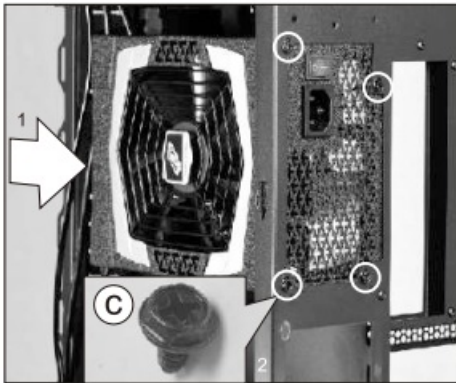

LIAN LI O11 Dynamic Mid Tower Gaming Computer Case

Case components

- (A) Power switch
- (B) Multi-media ports (USB 3.0 × 2, USB 3.1 Type-C, HD audio)
- (C) Soare 120 mm fans × 3 or 140 mm fans × 2
- (D) PCI slots with ventilation
- (E) 2.5" HDD × 2 12.5
- (F) Removable HDD tray (3.5" HDD × 2 or 2.5" HDD × 2 or PSU × 1
- (G) Removable HDD tray (3.5" HDD × 1 + 2.5" HDD × 1 or 2.5" HDD × 2
- (H) PSU tray
- (I) Spare 120 mm fans × 3
- (J) Spare 120 mm fans

Hardware list

Screws for mother board & 2.5" HDD mount

Stand off bolt (Spare parts) for Motherboard Mount

Screws for PSU Mounting

Screws for 2.5" HDD

Screws for 3.5" HDD

Velcro for cable management

- The exceeded quantity are spare parts.

Remove top panel

Remove side panel

PSU installation

Motherboard installation

2 5"3 5" HDD installation

2.5" HDD installation

Remove air filters

Hardware clearance