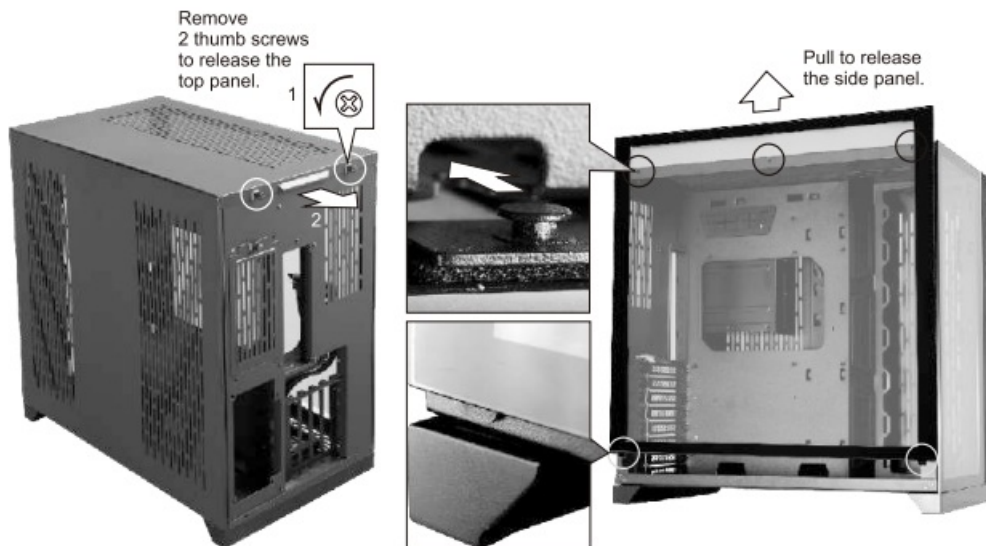

LIAN LI O11 Dynamic Mid Tower Gaming Computer Case

Case components

- (A) Power switch
- (B) Multi-media ports (USB 3.0 × 2, USB 3.1 Type-C, HD audio)
- (C) Soare 120 mm fans × 3 or 140 mm fans × 2
- (D) PCI slots with ventilation
- (E) 2.5" HDD × 2 12.5
- (F) Removable HDD tray (3.5" HDD × 2 or 2.5" HDD × 2 or PSU × 1
- (G) Removable HDD tray (3.5" HDD × 1 + 2.5" HDD × 1 or 2.5" HDD × 2
- (H) PSU tray
- (I) Spare 120 mm fans × 3
- (J) Spare 120 mm fans

Hardware list

Screws for mother board & 2.5" HDD mount

Stand off bolt (Spare parts) for Motherboard Mount

Screws for PSU Mounting

Screws for 2.5" HDD

Screws for 3.5" HDD

Velcro for cable management

- The exceeded quantity are spare parts.

Remove top panel

Remove side panel

PSU installation

Motherboard installation

2 5"3 5" HDD installation

2.5" HDD installation

Remove air filters

Hardware clearance

Option kits

Upright display card Kits

(200 mm PCI-e Express 16X Riser Card Adapter Extender Cable Kit)

- I/O port installation
- USB 3.0 / HD Audio

Documents / Resources

[LIAN LI O11 Dynamic Mid Tower Gaming Computer Case](#) [pdf] Installation Guide
 G50.O11D00.00-A5, O11 Dynamic Mid Tower Gaming Computer Case, O11 Dynamic, Mid Tower Gaming Computer Case, Gaming Computer Case, Computer Case, Case