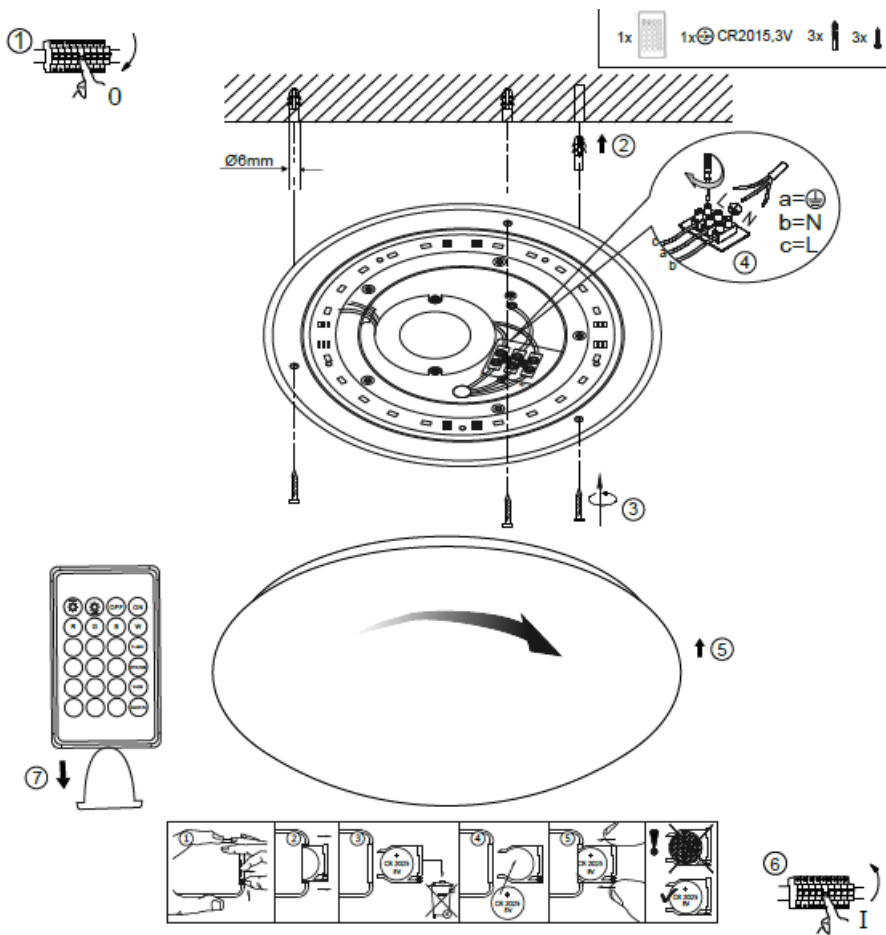

[Home](#) » [LeuchtenDirekt](#) » LeuchtenDirekt 992889 39cm LED Ceiling Light Installation Guide 

Contents [hide](#)

[1 LeuchtenDirekt 992889 39cm LED Ceiling Light](#)

[2 Documents / Resources](#)

[2.1 Related Manuals / Resources](#)

LeuchtenDirekt

LeuchtenDirekt 992889 39cm LED Ceiling Light

Leuchten-Direkt-992889-39-cm-LED-Ceiling-Light-product-image

only be replaced by the manufacturer, a service technician commissioned by the manufacturer or a person with comparable qualifications.

Documents / Resources

[LeuchtenDirekt 992889 39cm LED Ceiling Light](#) [pdf] Installation Guide
992889, 39cm LED Ceiling Light, 992889 39cm LED Ceiling Light

Related Manuals / Resources

[TALOYA 8293 LED Ceiling Light User Guide](#)