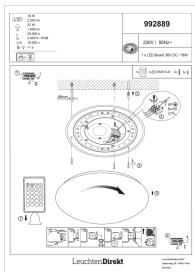

[Home](#) » [LeuchtenDirekt](#) » LeuchtenDirekt 992889 39cm LED Ceiling Light Installation Guide 

Contents [hide](#)

[1 LeuchtenDirekt 992889 39cm LED Ceiling Light](#)

[2 Documents / Resources](#)

[2.1 Related Manuals / Resources](#)

LeuchtenDirekt

LeuchtenDirekt 992889 39cm LED Ceiling Light

Leuchten-Direkt-992889-39-cm-LED-Ceiling-Light-product-image

only be replaced by the manufacturer, a service technician commissioned by the manufacturer or a person with comparable qualifications.

Documents / Resources

[LeuchtenDirekt 992889 39cm LED Ceiling Light](#) [pdf] Installation Guide
992889, 39cm LED Ceiling Light, 992889 39cm LED Ceiling Light

Related Manuals / Resources

[TALOYA 8293 LED Ceiling Light User Guide](#)