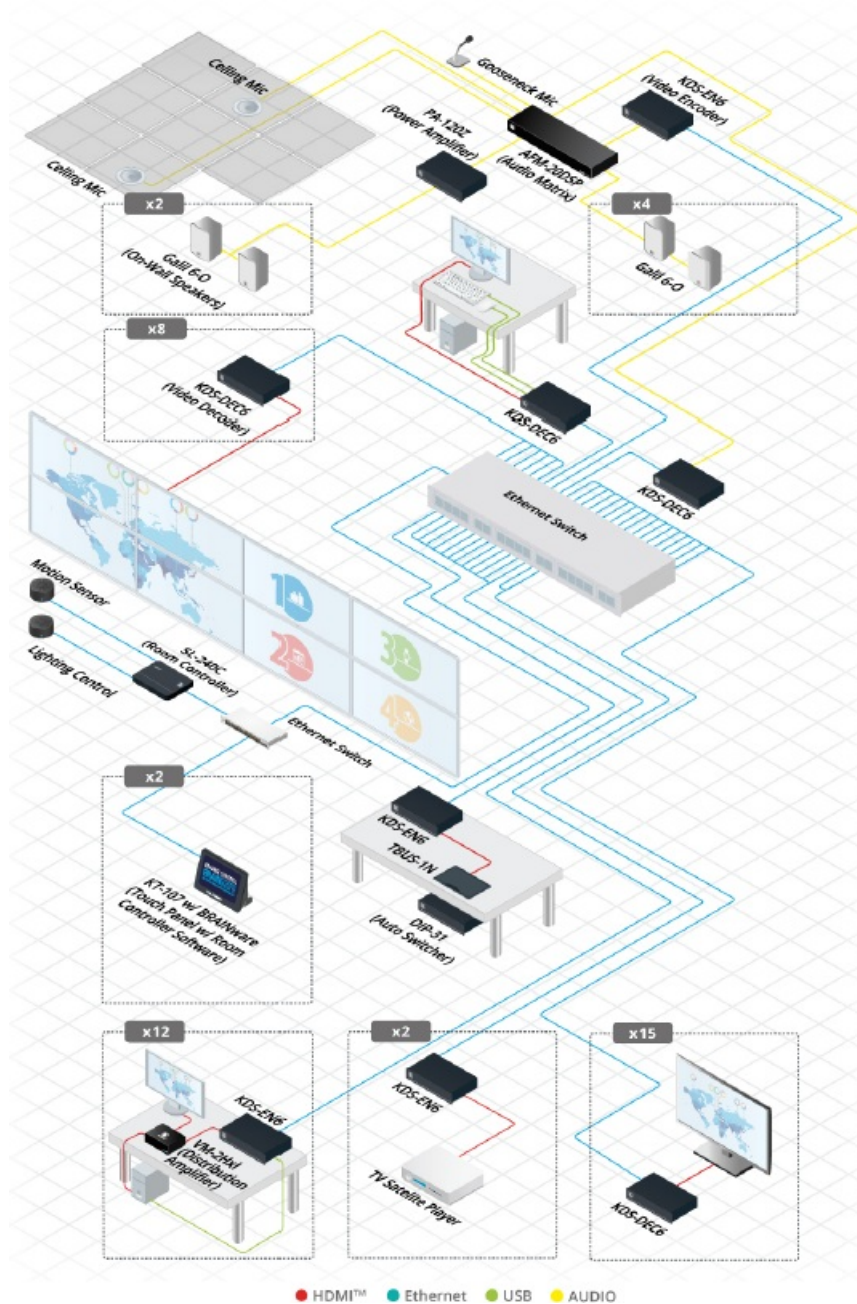

**KRAMER TBUS-1N TBUS-1N-BC Table Mount Modular Multi-Connection**

## Product Information

The TBUS-1N is a modular furniture-mounted connection bus enclosure that is designed to be easily installed into a table or podium top. Its retractable lid allows for cables to be stored inside the unit when not in use and out of sight. The product features a black and silver sandblasted finish, single socket power source with fuse rating T 6.3A 250V, and has an operating temperature range of 10% to 90% non-condensing humidity.

## Product Usage Instructions

1. Assemble the TBUS-1N enclosure according to the manufacturer's instructions.
2. Install the assembled enclosure into a table or podium top.
3. Connect any equipment to the room's presentation system via cable access or passive interfaces.
4. When cables are not in use, store them inside the unit and cover with the lid to keep out of sight.
5. Please note that the TBUS enclosure, power socket, power cord & inserts are purchased separately.

TBUS-1N is a modular furniture-mounted connection bus enclosure that easily installs into a table or podium top. Once assembled, TBUS-1N enables you to connect any equipment to the room's presentation system via cable access or passive interfaces. When the cables are not in use, they can be stored inside the unit, covered by the lid and out of sight. NOTE: The TBUS enclosure, power socket, power cord & inserts are purchased separately