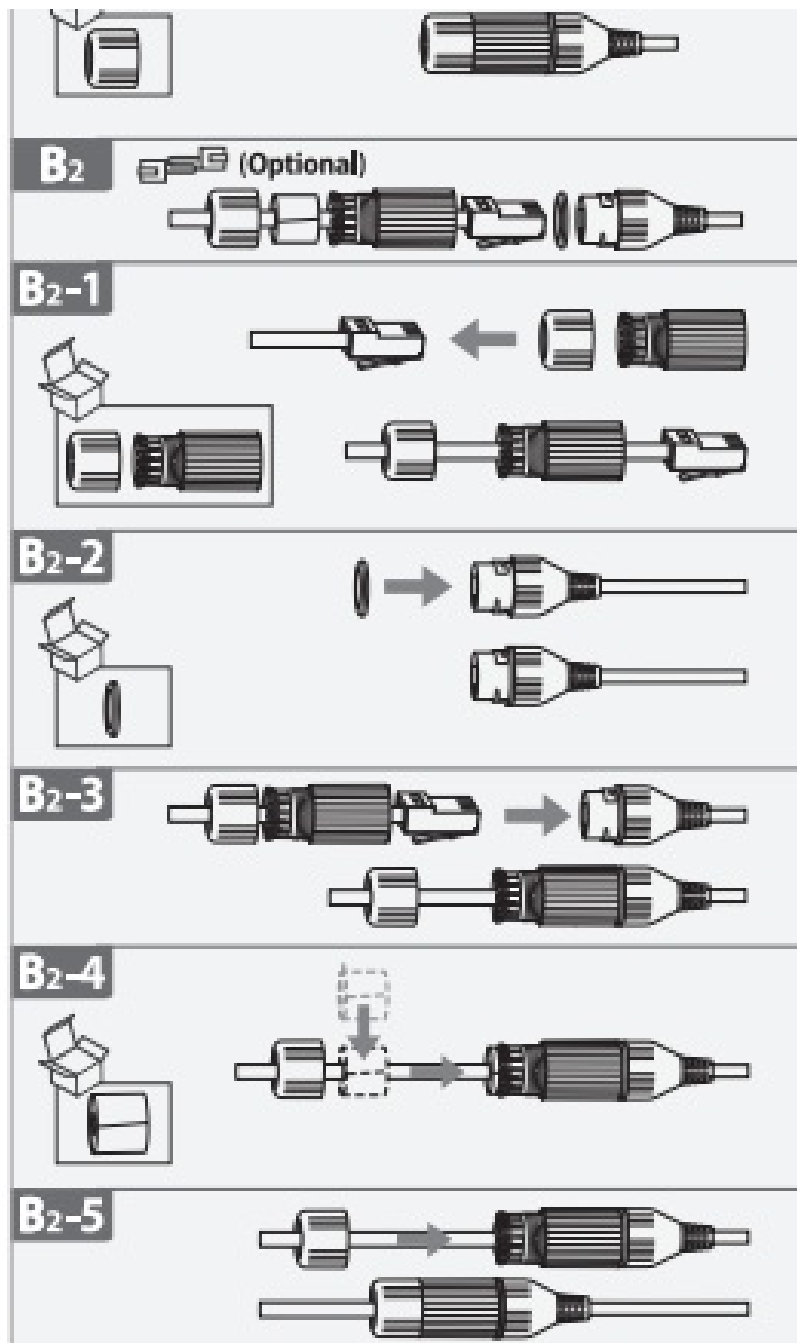

1. Power

On the Camera Connect the camera to power. You can choose wireless or wired network connection. Since the camera is Nonfeatured, you can also connect it to a PoE device such as a PoE switch with an Ethernet cable to transmit both power and data (see part 1),

2. Get the Lou Life App

Scan the QR code on part 2 or search for 'Yimou tire to download and install the app. Create an account and log in.

3. Set Up the Camera

Scan the QR code on the body of the device or on the cover of this guide with the app, and then follow on-screen Instructions to complete the setup (see part 3).

4. Install the Camera

Make sure the mounting surface is strong enough to hold three times the weight of the camera. For detailed installation process, please see