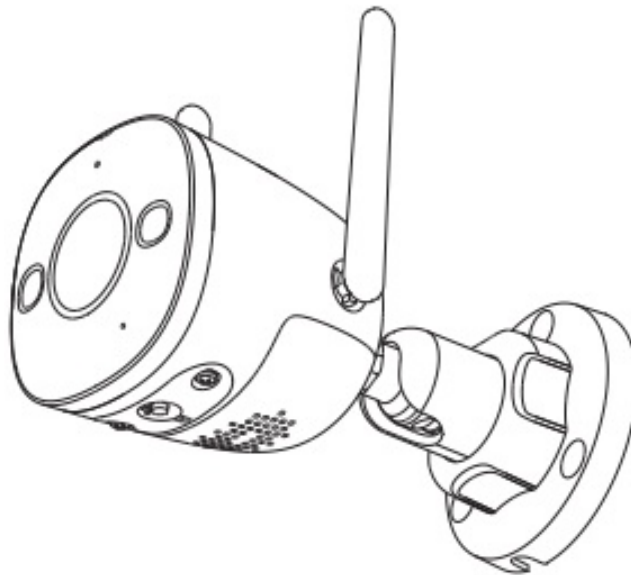

IMOU V1.0.1 2MP Indoor Smart Security WiFi Camera User Guide

[Home](#) » [imou](#) » IMOU V1.0.1 2MP Indoor Smart Security WiFi Camera User Guide 

imou

Quick Start Guide
V1.0.1

V1.0.1 2MP Indoor Smart Security WiFi Camera

On the Camera Connect the camera to power. You can choose wireless or wired network connection. Since the camera is Nonfeatured, you can also connect it to a PoE device such as a PoE switch with an Ethernet cable to transmit both power and data (see part 1),