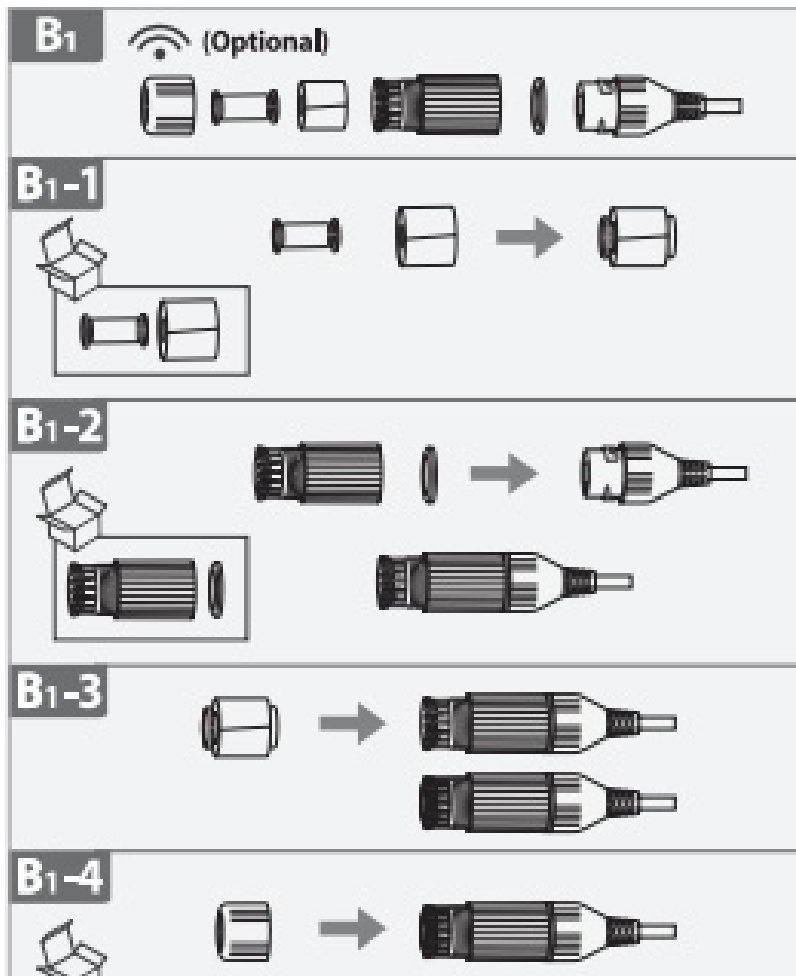

service.global@imoulife.com

<https://www.imoulife.com/support/faq>

<https://www.imoulife.com>

@imouglobal