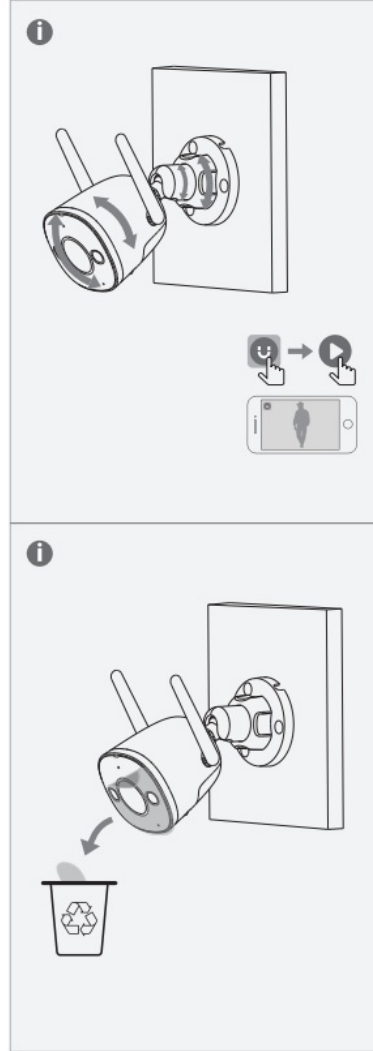

2

3

<http://mobile.easy4ipcloud.com/imou/detect.html>