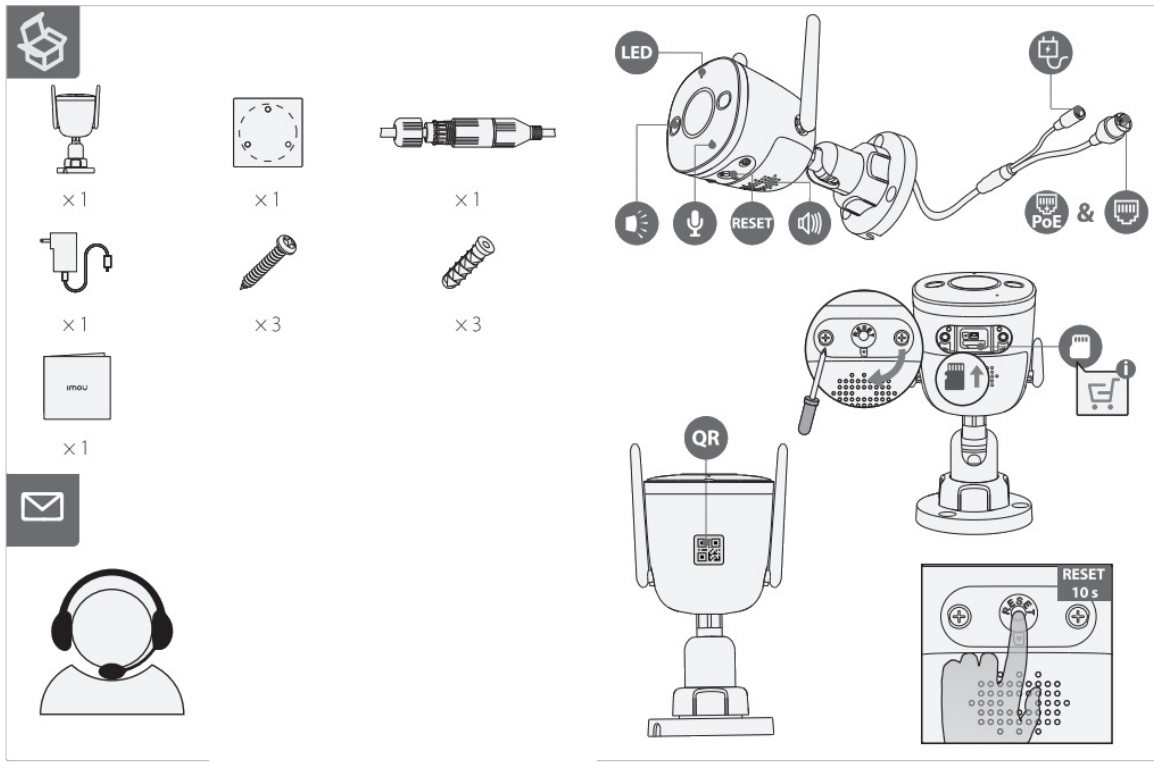

service.global@imoulife.com

<https://www.imoulife.com/support/faq>

<https://www.imoulife.com>

@imouglobal