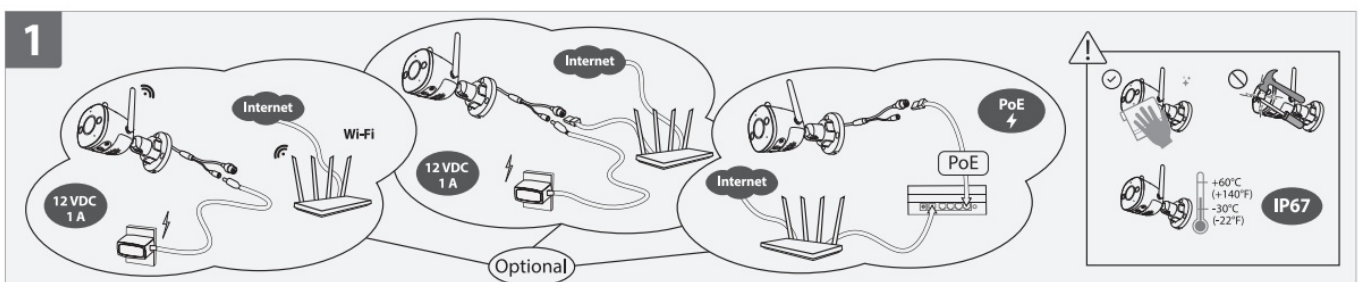

IMOU V1.0.1 2MP Indoor Smart Security WiFi Camera User Guide

[Home](#) » [imou](#) » IMOU V1.0.1 2MP Indoor Smart Security WiFi Camera User Guide 

imou

Quick Start Guide
V1.0.1

V1.0.1 2MP Indoor Smart Security WiFi Camera

On the Camera Connect the camera to power. You can choose wireless or wired network connection. Since the camera is Nonfeatured, you can also connect it to a PoE device such as a PoE switch with an Ethernet cable to transmit both power and data (see part 1),

4. Install the Camera

Make sure the mounting surface is strong enough to hold three times the weight of the camera. For detailed installation process, please see

Part 4

| LED Status | | Device Status |
|-------------|-------------|-----------------------------|
| Green | Flashing | Ready to set up the device |
| | Solid | Working properly |
| Red | Flashing | Network disconnected |
| | | Failed to set up the device |
| | Solid | Booting |
| | | Device malfunction |
| Green & Red | Alternating | Updating firmware |
| Off | / | Power off |
| | | LED turned off |