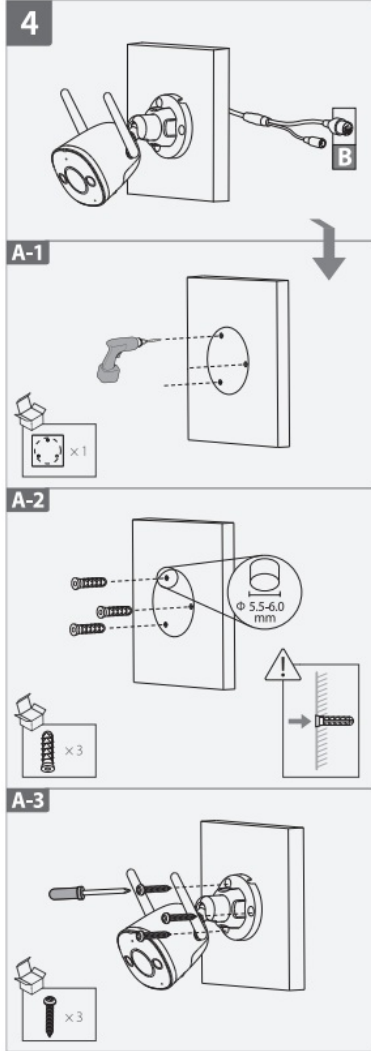

2

3

<http://mobile.easy4ipcloud.com/imou/detect.html>