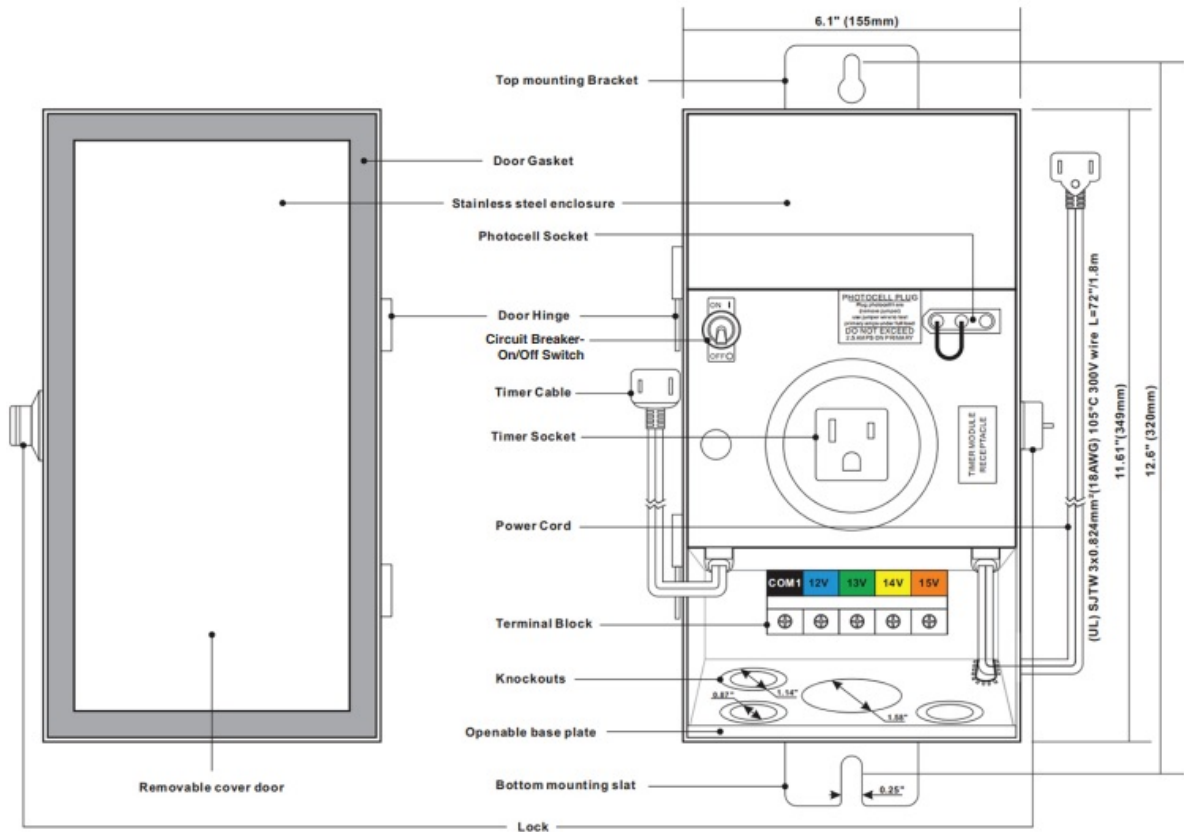

### DIMENSIONS

- ILS-S150B-SS

- ILS-S300B-SS

• ILS-S600B-SS

WARRANTY

- 10 years (visit: [gmlighting.net/warranty](http://gmlighting.net/warranty))
- ©2025 GM LIGHTING, LLC, [gmlighting.net](http://gmlighting.net), Specifications subject to change without notice 18700 Ridgeland Ave., Tinley Park, IL 60477
- **Toll-Free:** [866-671-0811](tel:866-671-0811) **FAX:** [708-478-2640](tel:708-478-2640) • [tech@gmlighting.net](mailto:tech@gmlighting.net)