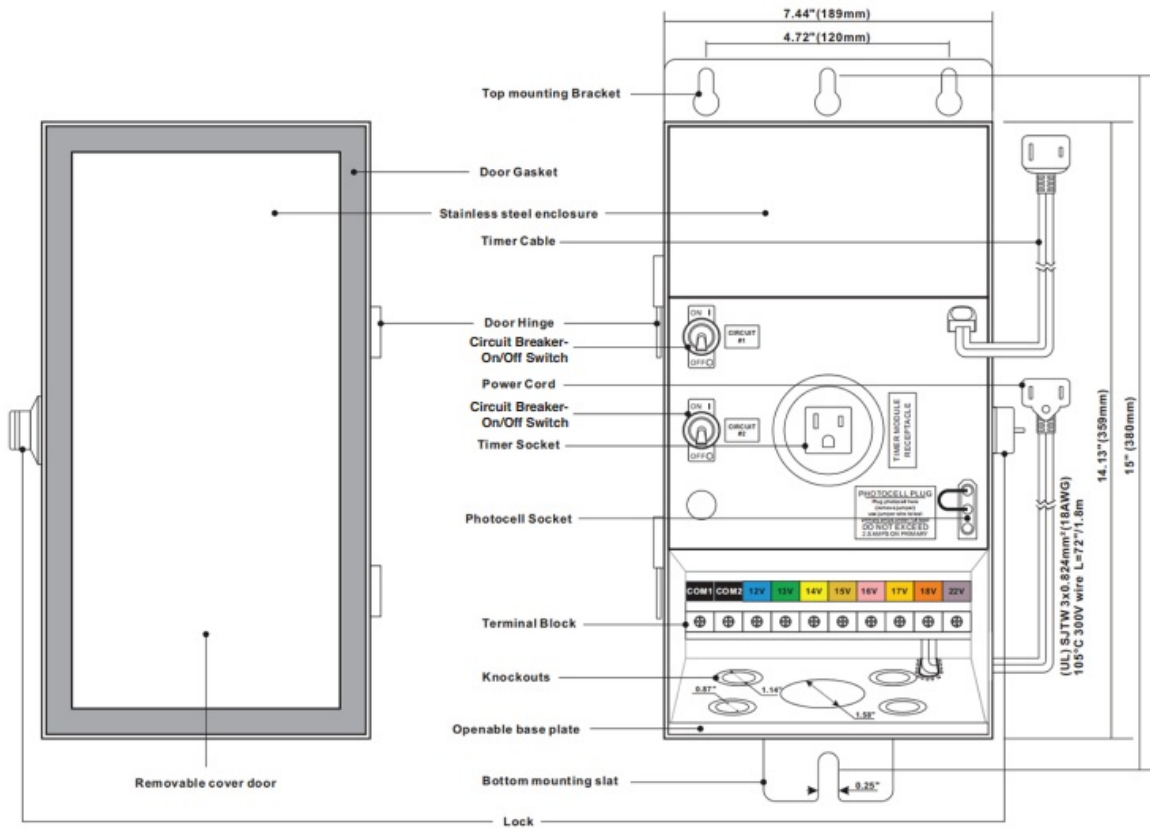

### DIMENSIONS

- ILS-S150B-SS

- ILS-S300B-SS

• ILS-S600B-SS

WARRANTY

- 10 years (visit: [gmlighting.net/warranty](http://gmlighting.net/warranty))
- ©2025 GM LIGHTING, LLC, [gmlighting.net](http://gmlighting.net), Specifications subject to change without notice 18700 Ridgeland Ave., Tinley Park, IL 60477
- **Toll-Free:** [866-671-0811](tel:866-671-0811) **FAX:** [708-478-2640](tel:708-478-2640) • [tech@gmlighting.net](mailto:tech@gmlighting.net)