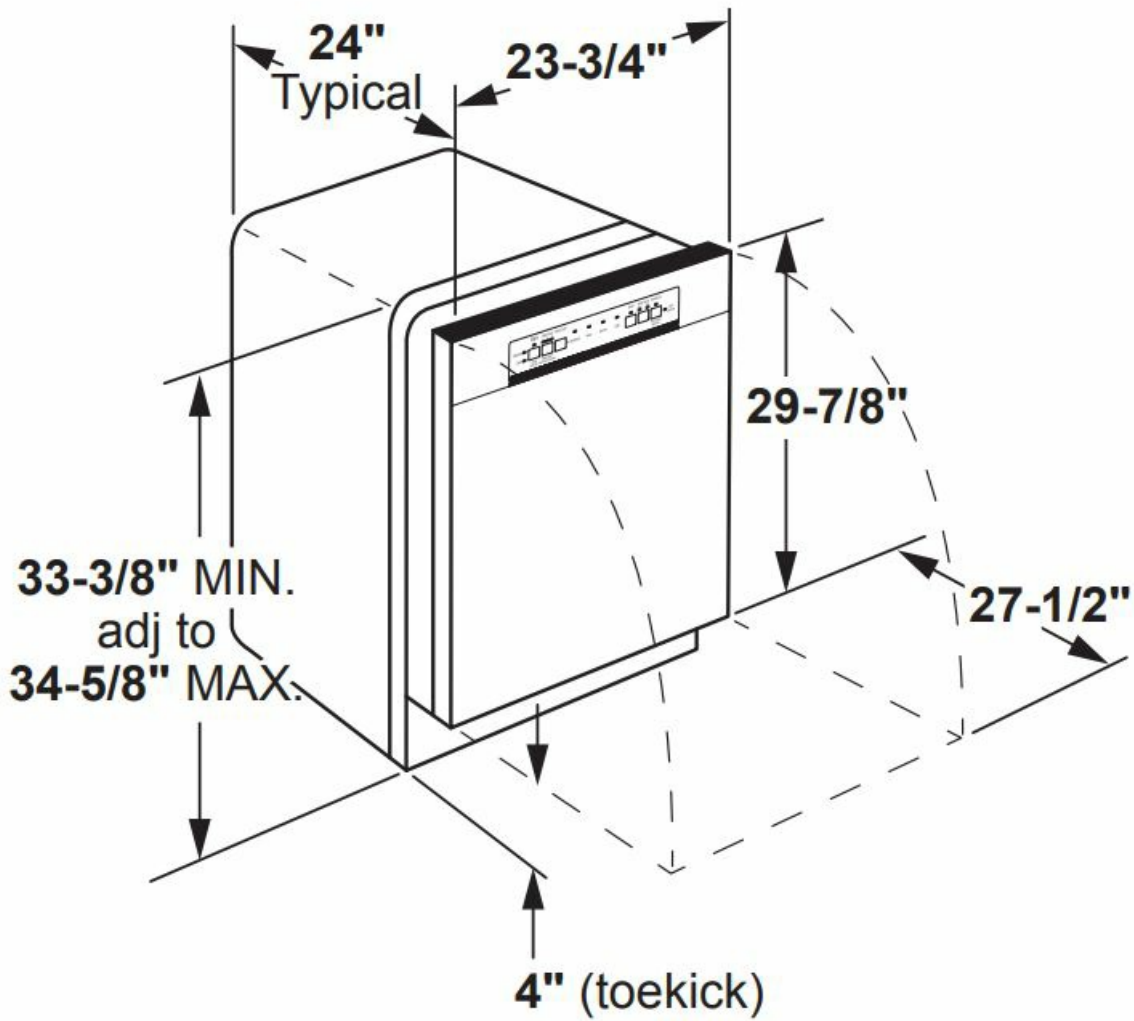

Contents [hide](#)

[1 GE Appliances GDF550PGR Front Control Dishwasher](#)

[2 DIMENSIONS AND INSTALLATION INFORMATION \(IN INCHES\)](#)

[3 FEATURES AND BENEFITS](#)

[4 Documents / Resources](#)

[4.1 Related Manuals / Resources](#)

## DIMENSIONS AND INSTALLATION INFORMATION (IN INCHES)