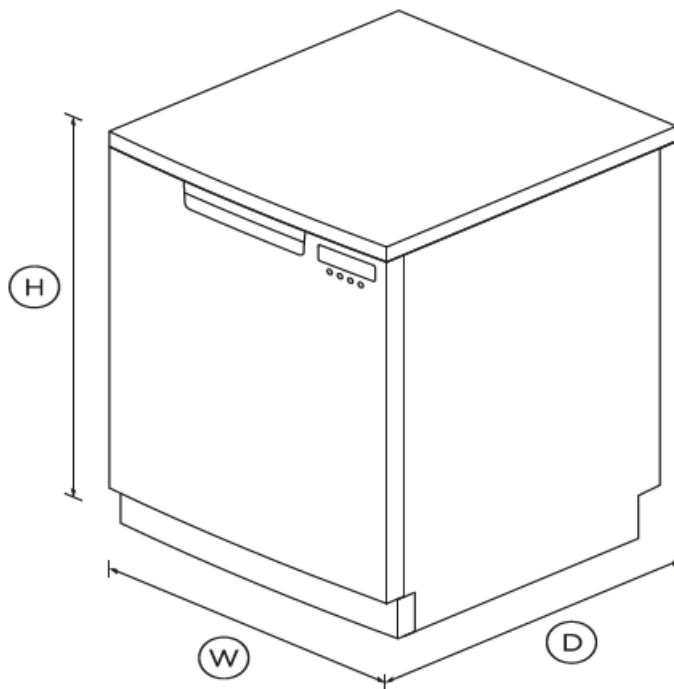

- Six wash programs to suit any load, from Delicate to Heavy
- Auto option senses the optimum wash cycle for your dishes

DIMENSIONS

- Height
 - 820 – 870mm
- Width
 - 597mm
- Depth
 - 600mm

FEATURES & BENEFITS