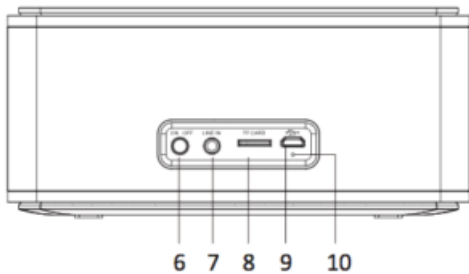

6. Power button:

Long press to turn the device on and off.

7. Auxiliary $\Phi 3.5\text{mm}$ jack: Use it for cabled playback with compatible devices.

8. TF card:

Use it for TF card (with music) playback.

9. Charging port:

Plug the supplied USB cable into this port to recharge the built-in battery.

10. LED charging indicator.

- Charging: Steady Red.
- Fully charged: Steady Green

Status Indicator Lights

Center indicator/ Control button	Flashing blue	Indicates that the speaker has entered into the pairing mode and it is ready to be the first time
	Steady blue	Indicates that the device is successfully paired
	Steady red	Indicates that the device has switched to the auxiliary input mode
	Steady Green	Indicates that the device has switched to the TF mode
Battery status indicator	Steady red	Battery is charging
	Steady green	Battery is fully charged

Related Manuals:

1. [DOSS ICON True Wireless Earbuds User Manual](#) DOSS True Wireless Earbuds Device ID : FreePods Model No.:...
2. [INSIGNIA NS-SB314 Soundbar Home Theater Speaker System with Bluetooth User](#)