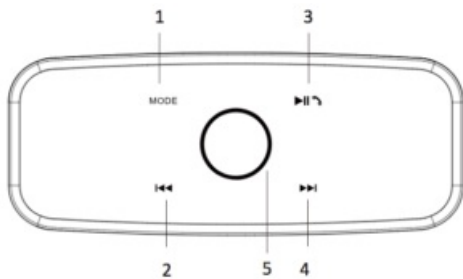

1. Mode switch:

Touch **MODE** to toggle play mode among Bluetooth, TF Card and Aux-in connection.

2. In Bluetooth mode/TF mode, touch to |<< skip backward.

3. **Play/Pause and handset button**

1. In Bluetooth mode, touch to answer or end a call. Touch for 3 seconds to reject a call.
   - In Bluetooth mode, touch to play/pause your tune. Touch for 3 seconds to disconnect with your device.
   - In TF mode, touch to play/pause your tune.
4. In Bluetooth mode/TF mode, touch to >>| skip forward.
5. Volume control:
4. Clockwise rotation to increase the volume.
   - Counterclockwise rotation to decrease the volume.