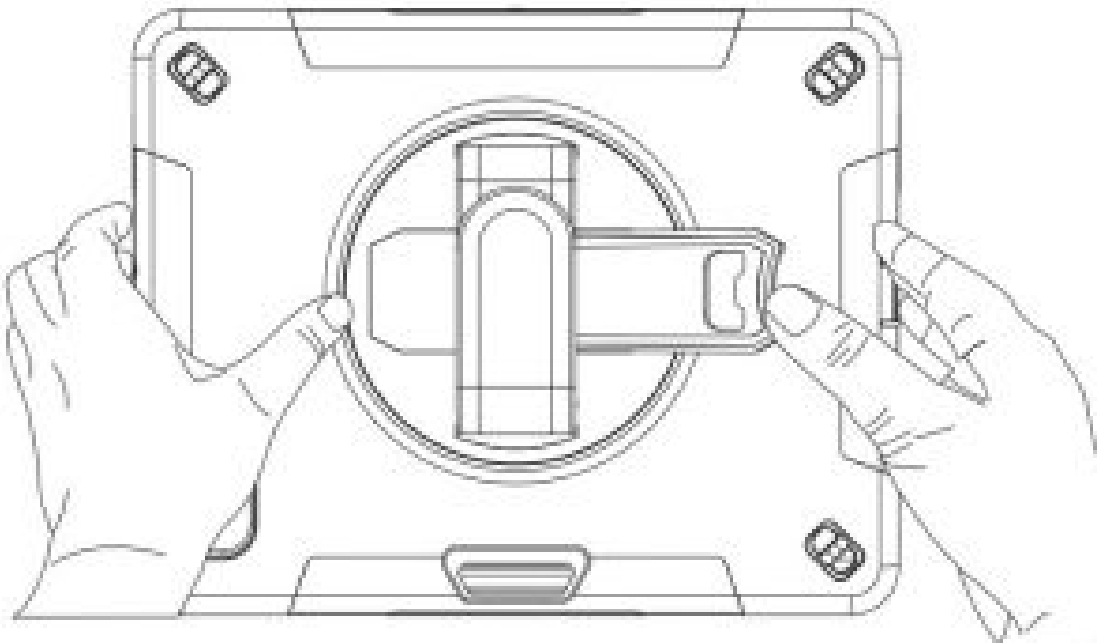

Using the stand

1. Locate kickstand at case rear and fold out underneath strap.

2. Display tablet at desired viewing angle.

3. Press kickstand back in to return to handheld mode.

 36 Taaffe Place Brooklyn, NY 11205