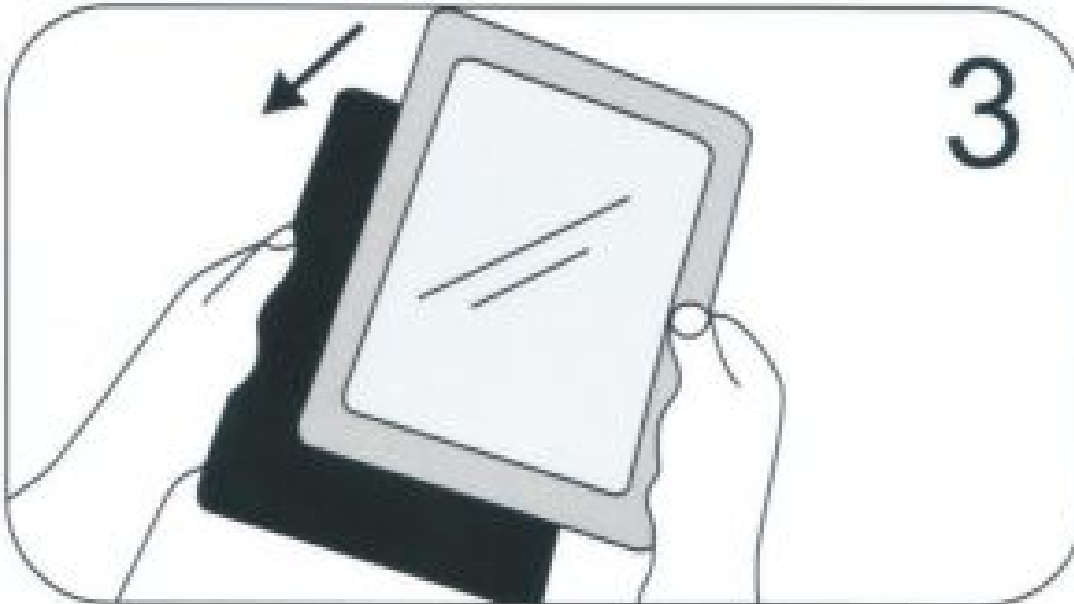

Contents | [hide](#)

[1 Features](#)

[2 Installations](#)

[3 File Downloads](#)

[4 Related Manuals](#)

Features

Installations

If your iPad has a previously installed screen protector, please remove it before continuing.

1. Remove the external silicone sleeve by peeling it away from the internal hard case.

2. Gently apply pressure to the small clips (as indicated by the arrows) and unclip all four sides. Once all the sides are unclipped, the internal hard case will open.

3. Insert the iPad into the rear cover.

4. Once the iPad is inside the rear cover, place the internal front cover on top and gently clip all four sides into

position.

5. Reinstall the external silicone rubber sleeve