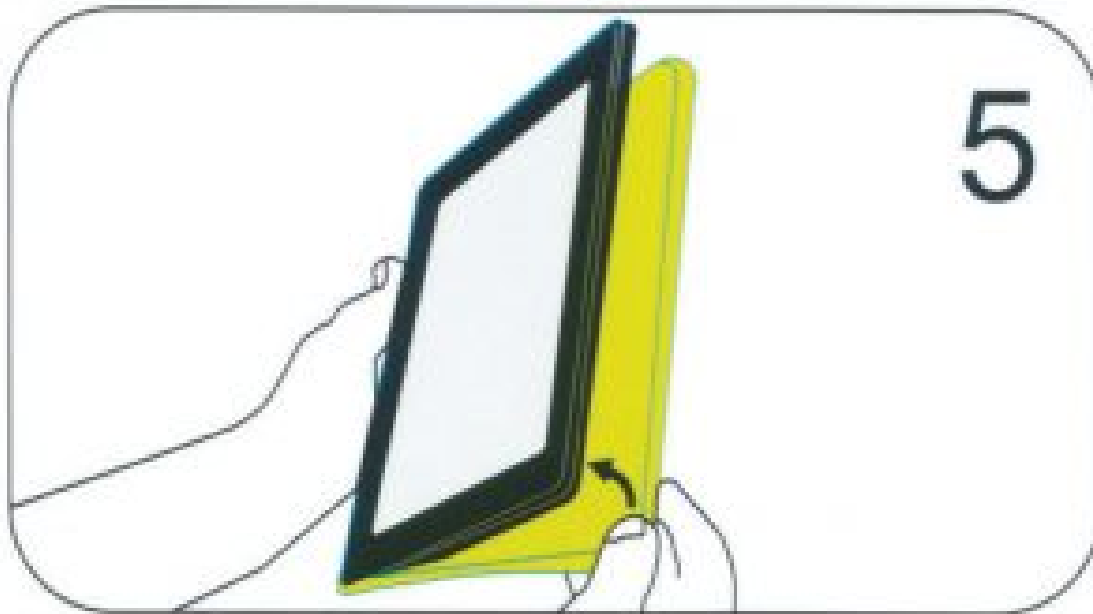

1. Remove the external silicone sleeve by peeling it away from the internal hard case.

2. Gently apply pressure to the small clips (as indicated by the arrows) and unclip all four sides. Once all the sides are unclipped, the internal hard case will open.

3. Insert the iPad into the rear cover.

4. Once the iPad is inside the rear cover, place the internal front cover on top and gently clip all four sides into

position.

5. Reinstall the external silicone rubber sleeve

Using the stand

1. Locate kickstand at case rear and fold out underneath strap.

2. Display tablet at desired viewing angle.

3. Press kickstand back in to return to handheld mode.

 36 Taaffe Place Brooklyn, NY 11205