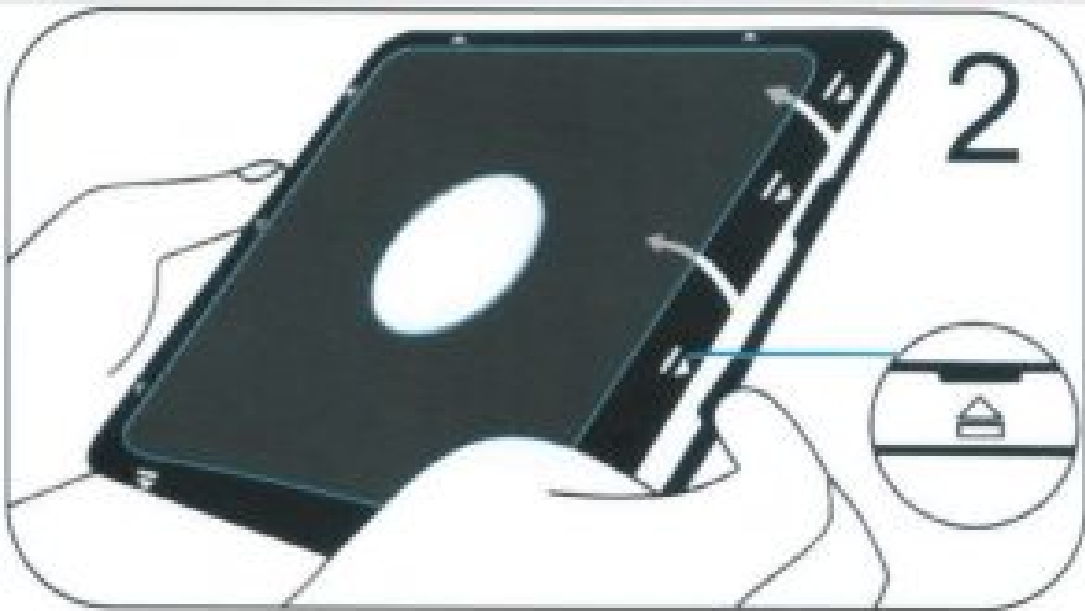

Contents | [hide](#)

[1 Features](#)

[2 Installations](#)

[3 File Downloads](#)

[4 Related Manuals](#)

Features

Installations

If your iPad has a previously installed screen protector, please remove it before continuing.

1. Remove the external silicone sleeve by peeling it away from the internal hard case.

2. Gently apply pressure to the small clips (as indicated by the arrows) and unclip all four sides. Once all the sides are unclipped, the internal hard case will open.

3. Insert the iPad into the rear cover.

4. Once the iPad is inside the rear cover, place the internal front cover on top and gently clip all four sides into

position.

5. Reinstall the external silicone rubber sleeve