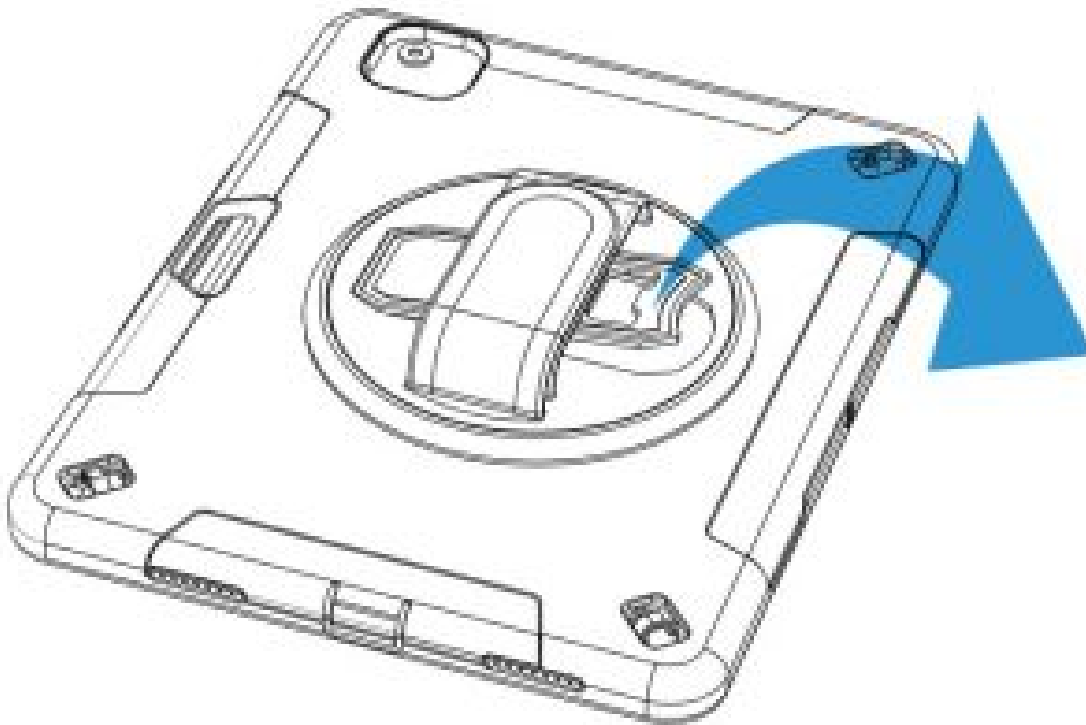

1. Remove the external silicone sleeve by peeling it away from the internal hard case.

2. Gently apply pressure to the small clips (as indicated by the arrows) and unclip all four sides. Once all the sides are unclipped, the internal hard case will open.

3. Insert the iPad into the rear cover.

4. Once the iPad is inside the rear cover, place the internal front cover on top and gently clip all four sides into

position.

5. Reinstall the external silicone rubber sleeve

Using the stand

1. Locate kickstand at case rear and fold out underneath strap.

2. Display tablet at desired viewing angle.

3. Press kickstand back in to return to handheld mode.

 36 Taaffe Place Brooklyn, NY 11205