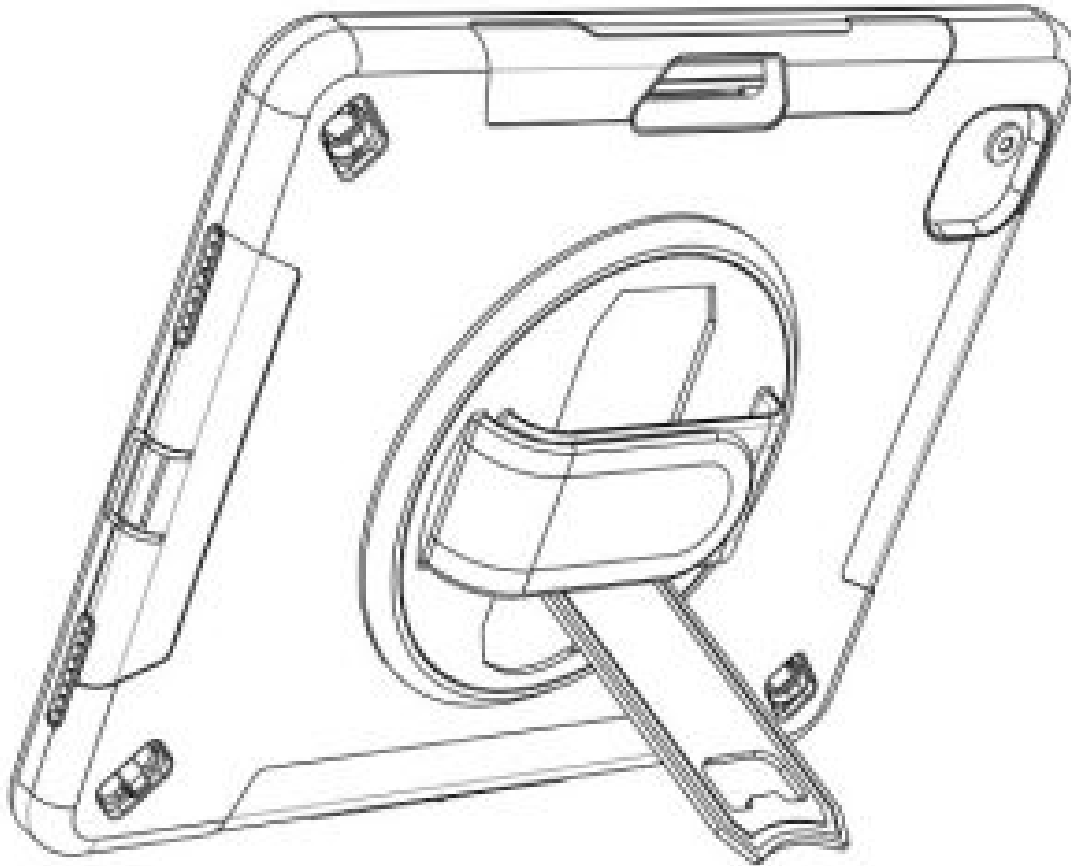

1. Remove the external silicone sleeve by peeling it away from the internal hard case.

2. Gently apply pressure to the small clips (as indicated by the arrows) and unclip all four sides. Once all the sides are unclipped, the internal hard case will open.

3. Insert the iPad into the rear cover.

4. Once the iPad is inside the rear cover, place the internal front cover on top and gently clip all four sides into

position.

5. Reinstall the external silicone rubber sleeve

Using the stand

1. Locate kickstand at case rear and fold out underneath strap.

2. Display tablet at desired viewing angle.

3. Press kickstand back in to return to handheld mode.

 36 Taaffe Place Brooklyn, NY 11205