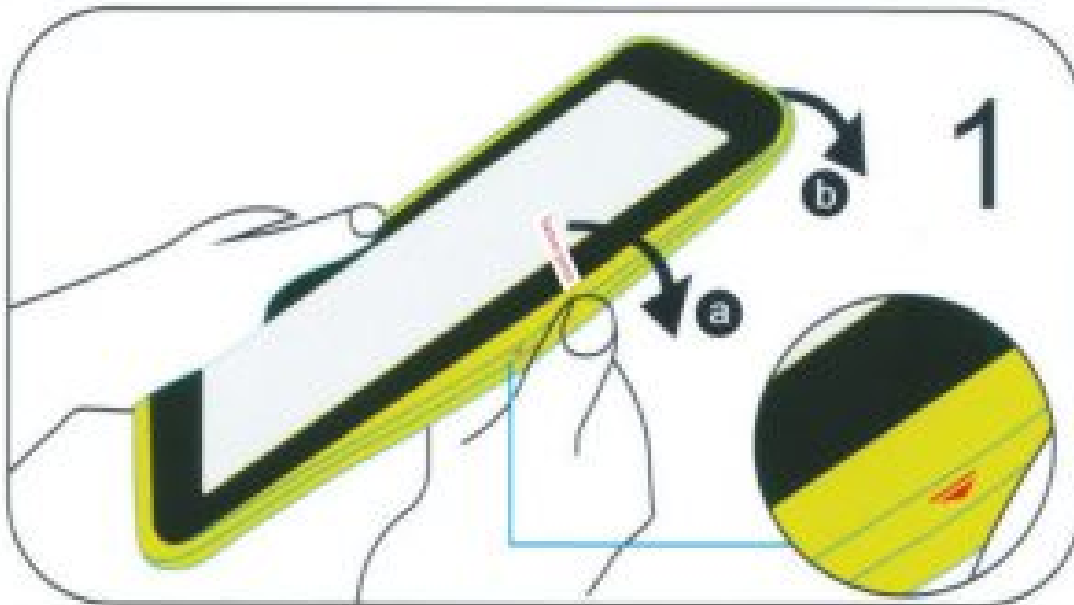

Contents | [hide](#)

[1 Features](#)

[2 Installations](#)

[3 File Downloads](#)

[4 Related Manuals](#)

Features

Installations

If your iPad has a previously installed screen protector, please remove it before continuing.

1. Remove the external silicone sleeve by peeling it away from the internal hard case.

2. Gently apply pressure to the small clips (as indicated by the arrows) and unclip all four sides. Once all the sides are unclipped, the internal hard case will open.

3. Insert the iPad into the rear cover.

4. Once the iPad is inside the rear cover, place the internal front cover on top and gently clip all four sides into

position.

5. Reinstall the external silicone rubber sleeve