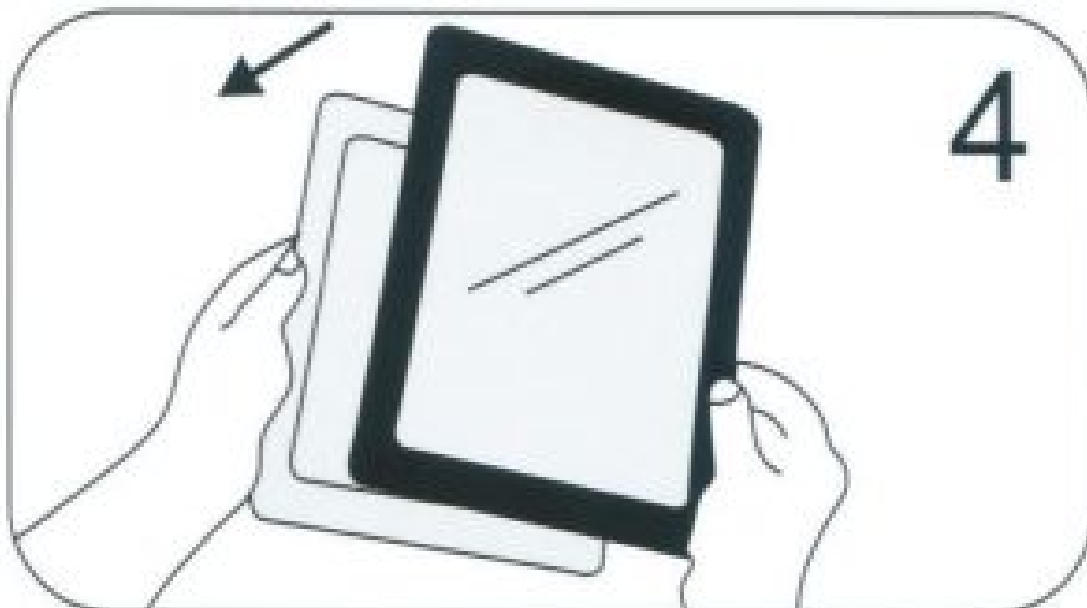

1. Remove the external silicone sleeve by peeling it away from the internal hard case.

2. Gently apply pressure to the small clips (as indicated by the arrows) and unclip all four sides. Once all the sides are unclipped, the internal hard case will open.

3. Insert the iPad into the rear cover.

4. Once the iPad is inside the rear cover, place the internal front cover on top and gently clip all four sides into

position.

5. Reinstall the external silicone rubber sleeve