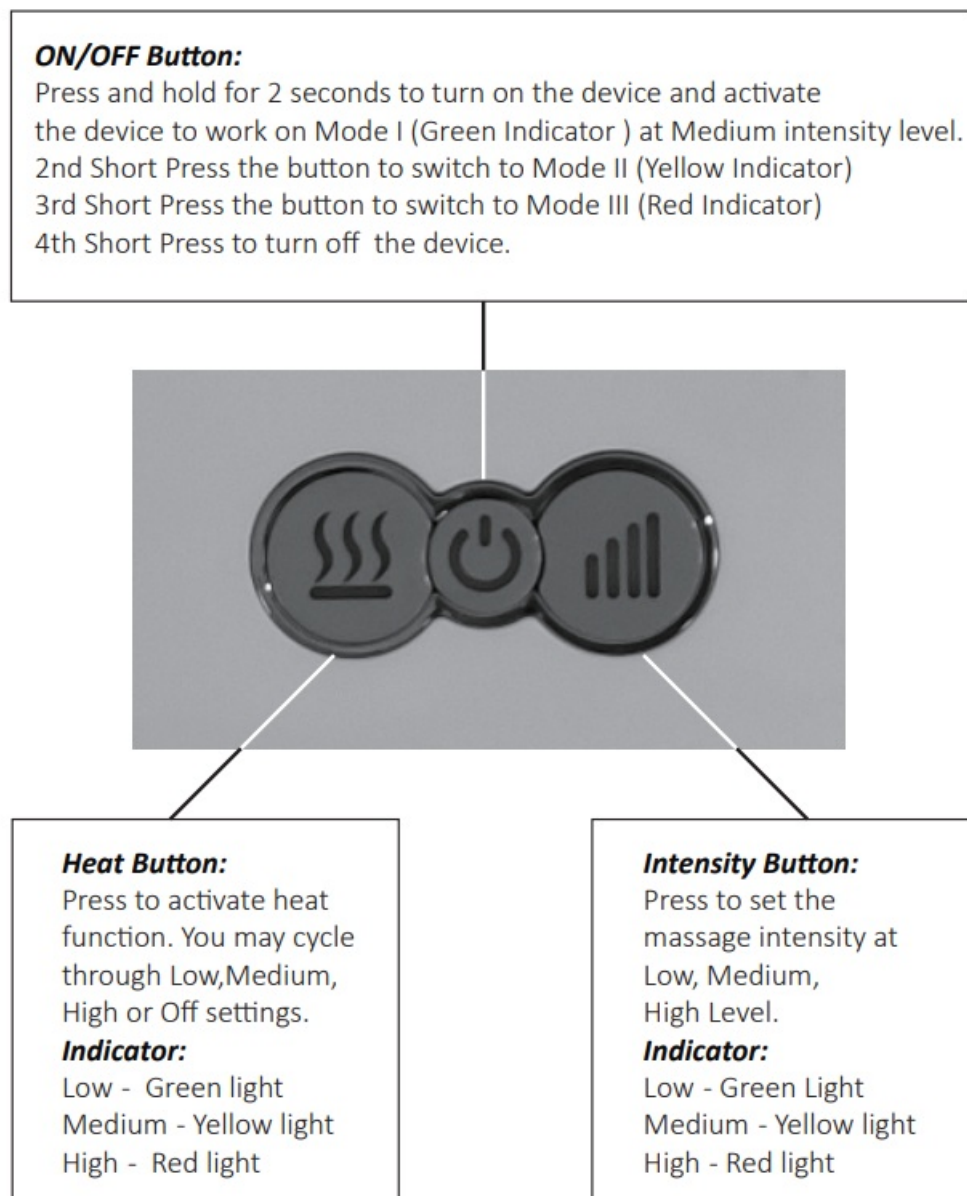

Measurements:	7.48 x 7.28 x 4.13 inches
Weight:	1.98 lbs
Battery Voltage:	3.7VDC 2200mAh
Nominal Power:	Max. 8 Watt
Battery Full Charging:	≤ 3 hours
Battery Max. Runtime:	≥ 1.5hours
Default Automatic Runtime:	15 minutes

Operation and controller instructions

Battery Charging

1. Connect the USB cable to the corresponding port on the device.
2. Normally it takes 2.5-3 hours to fully charge the battery.
3. While charging,the indicator light turns flash red , when full charged,the indicator light will keep green.