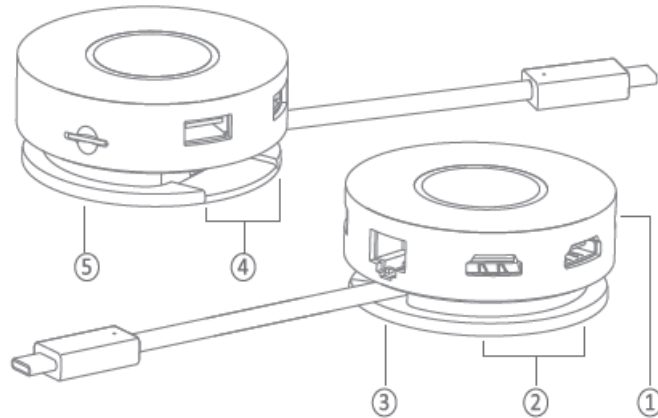

CODi®

CODi A01058 7 Port Mini Dock

Quick Start Guide

Package Content

- 7 Port Mini Dock
- Instruction Manual ® ~ TF Ca rd Slot (704 Mbps)

Features

- Multi-screen Collaboration Mode Weight .77 lb (78g)
- Transfer Speed up to 5 Gbps
- Compact Cable Design

System Requirements

- Computer or tablet with USB-C Port

Specifications

Input		USB-C
Output	①	 USB-C 100W Max PD Charging
	②	 x2 HDMI (4K @ 30Hz)
	③	 Network Port (1 Gbps)
	④	 x2 USB 3.0 Super Speed (5Gbps)
	⑤	 TF Card Slot (104 Mbps)
Size		2.7" x 2.7" x .96" (69 x 69 x 24.5mm)
Weight		.17 lb (78g)