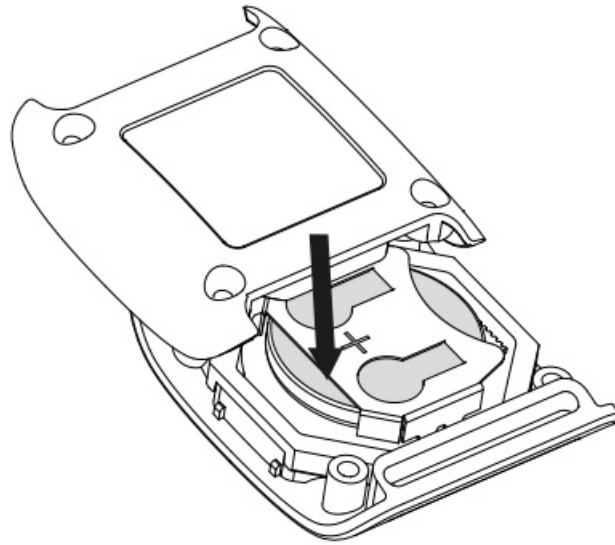

5

6

7

8

Only use a high-quality battery, CR2032, provided by Cardium.

Safety information

Battery replacement may be performed in accordance with the instructions. Only use recommended