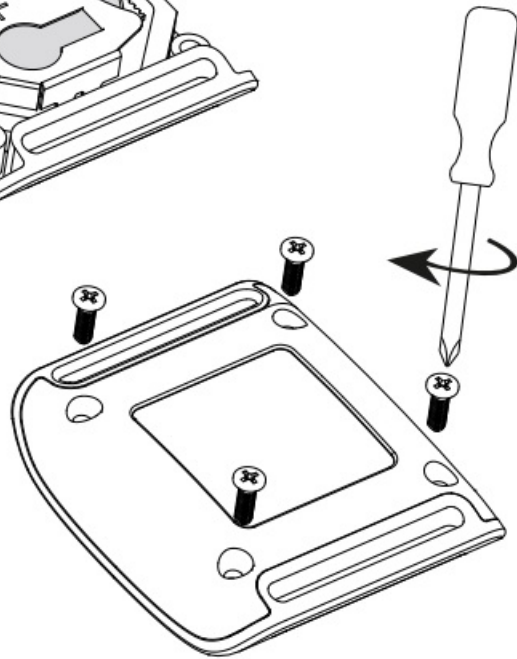

5

6

7

8

Only use a high-quality battery, CR2032, provided by Cardium.

Safety information

Battery replacement may be performed in accordance with the instructions. Only use recommended