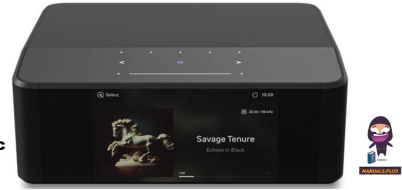

BLUESOUND
NODE ICON
Reference Music
Streamer

BLUESOUND NODE ICON Reference Music Streamer Owner's Manual

[Home](#) » [BLUESOUND](#) » [BLUESOUND NODE ICON Reference Music Streamer Owner's Manual](#) 

Contents

Smart Acoustics with Dirac Live The NODE ICON is equipped with Dirac Live to combat bad room acoustics. Upgrade to Dirac Live directly from Dirac and use their app to measure room acoustics, eliminate unwanted distortions, and achieve clear, balanced sound for your music and movies.

BENCHMARK SOUND QUALITY

With carefully selected componentry, and a masterfully engineered Bluesound Dual-Mono design with two ESS SABRE® ES9039Q2M DAC chipsets, the NODE ICON sets a new benchmark for wireless music streamers. It uses the latest fourth generation ESS Hyperstream® technology to let you experience sound with superior dynamic range, ultra-low distortion, and the highest possible resolution ever heard. From engineering to performance, the NODE ICON is the best streamer we've ever built.

BEAUTIFULLY DESIGNED FOR THE AUDIO OBSESSED

The NODE ICON features an all-new industrial design, with an aluminium cabinet construction, seamlessly integrated with the large front glass panel and the gorgeous 5" non-touch display.. Its sleek gloss black finish blends seamlessly into any existing setup, with audiophile-grade connections to support high-quality performance. It also features built-in IR learning and a proximity-sensing touch panel that provides quick control and access for up to five programmable presets, volume and playback controls.