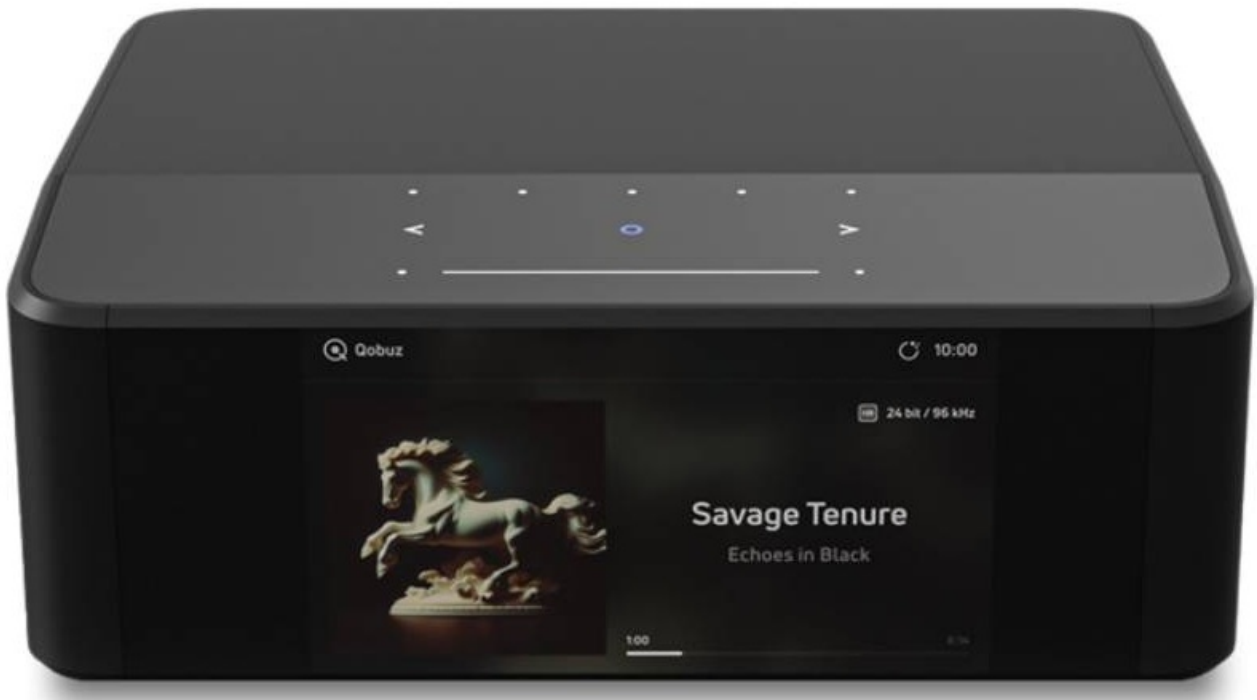

Specifications

- Supported Audio File Formats: Various audio file formats supported
- Supported High-Quality Audio File Formats: High-quality audio file formats supported
- DSD Support: Yes
- Supported Multi-Channel Audio Formats: Multiple multi-channel audio formats supported
- Native Sampling Rates: Variable
- Bit Depth: Variable
- Audio Controls & EQ: Available
- DAC: Included
- Signal-to-Noise Ratio: High
- Distortion: Low
- Headphone Continuous Output Power (THD): High power output with low distortion

Product Usage Instructions

Headphone Amplifier Technology The NODE ICON features THX AAATM technology, providing lifelike headphone listening experience with low noise and distortion. Connect your high-performance headphones to the headphone jacks for exceptional soundstage and clarity.

Smart Acoustics with Dirac Live The NODE ICON is equipped with Dirac Live to combat bad room acoustics. Upgrade to Dirac Live directly from Dirac and use their app to measure room acoustics, eliminate unwanted distortions, and achieve clear, balanced sound for your music and movies.

Note: A calibration kit with a high-sensitivity microphone is required for this feature and available from Bluesound.

Frequently Asked Questions

- Q: Can I use any headphones with the NODE ICON?
  A: The NODE ICON is compatible with high-performance headphones that feature a 1/4 inch connector.
- Q: How do I upgrade to Dirac Live for smart acoustics?
  A: You can upgrade to Dirac Live directly from Dirac and use their app to set up and calibrate your room for optimal sound quality.