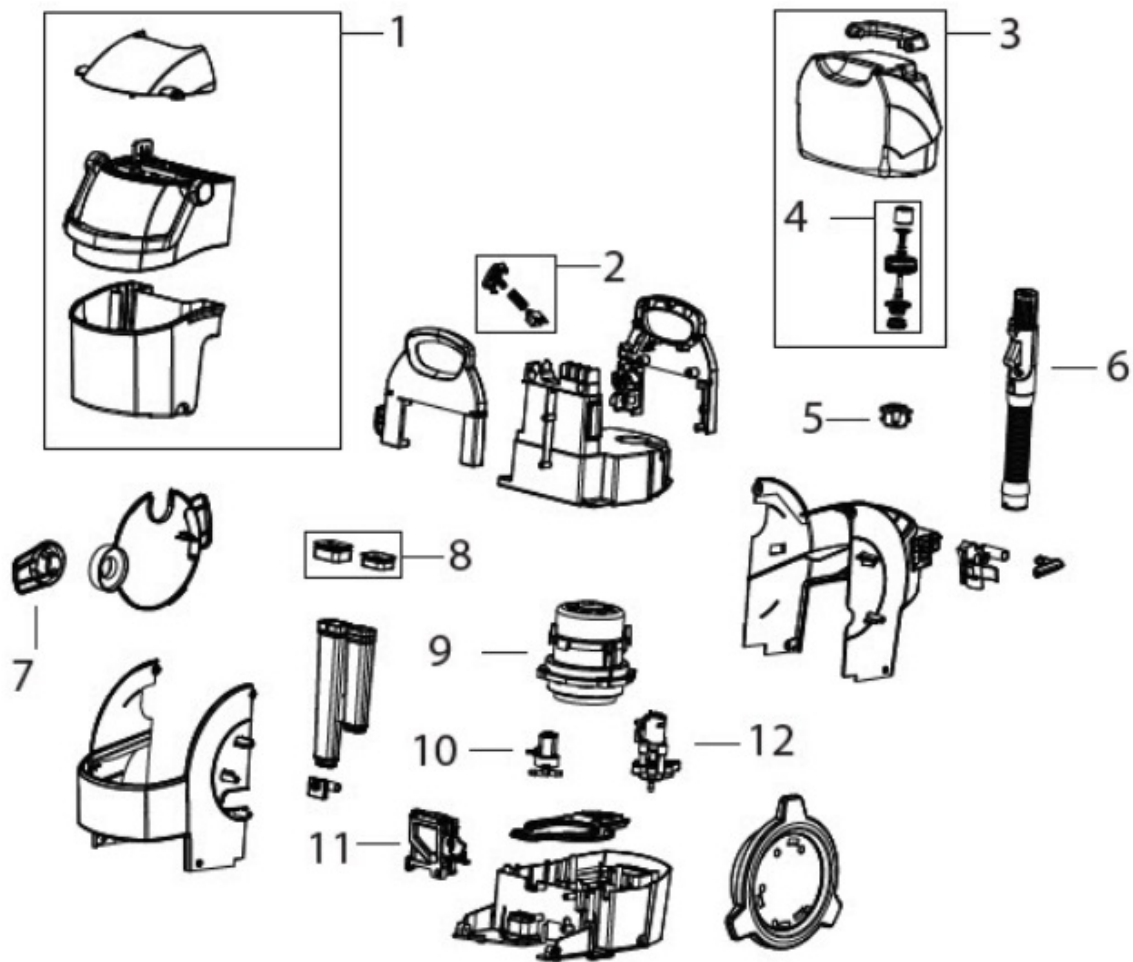

[Home](#) » [Bissell](#) » [BISSELL 15582 SpotClean Turbo Carpet Cleaner Instruction Manual](#) 

Contents [hide](#)

[1 BISSELL 15582 SpotClean Turbo Carpet Cleaner](#)

[2 parts](#)

[3 Documents / Resources](#)

[3.1 Related Manuals / Resources](#)

BISSELL 15582 SpotClean Turbo Carpet Cleaner

parts

Documents / Resources

[BISSELL 15582 SpotClean Turbo Carpet Cleaner](#) [pdf] Instruction Manual
15582, SpotClean Turbo Carpet Cleaner, 15582 SpotClean Turbo Carpet Cleaner