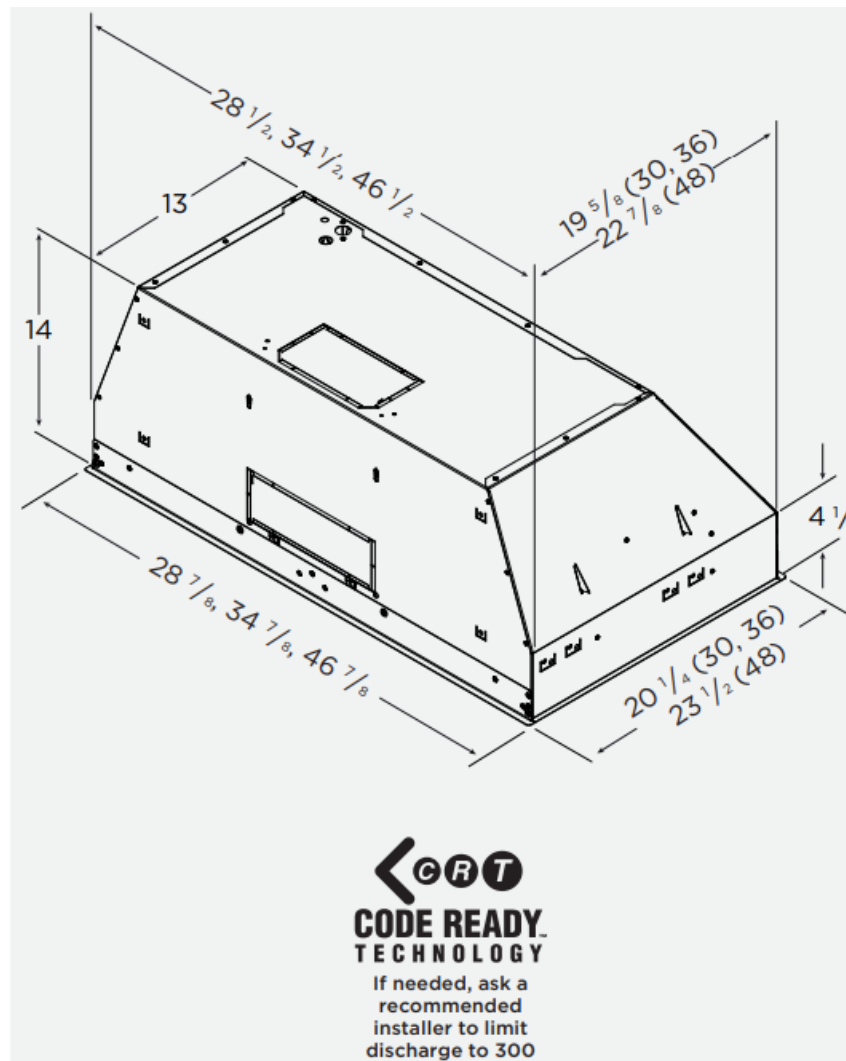

Installation height above the cooking surface: 24"–30"

Dimensions shown in inches.

HBN3 Series Built-In Hood:

- HBN33096SS: 28 1/2W x 19 5/8D
- HBN33696SS: 34 1/2W x 19 5/8D
- HBN348212SS: 46 1/2W x 22 7/8D

HBN3 SERIES CUTOUT DIMENSIONS	
Model	Cutout W x D
HBN33096SS	28 1/2"W x 19 5/8"D
HBN33696SS	34 1/2"W x 19 5/8"D
HBN348212SS	46 1/2"W x 22 7/8"D

HOOD SIZES*

- Internal Blower, Single – Depth: 20 1/4"
- 30" HBN33096SS 36" HBN33696SS
- Internal Blower, Dual – Depth: 23 1/2"
- 48" HBN348212SS
- * For exact dimensions, please refer to installation, use and care instructions.