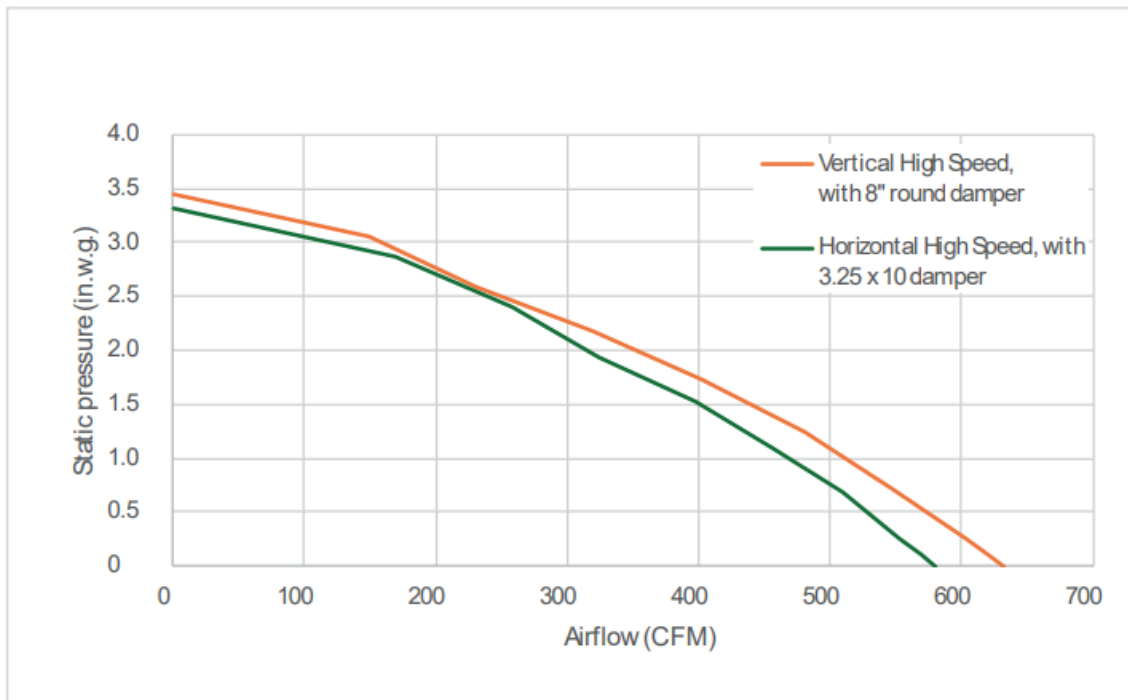

CFM					
Speed	1	2*	3*	4 (0.25 in. w.g.)	4 (0.1 in. w.g.)
10" round Vertical	270	380	580	1090	1130

* Where noted performance rating is not HVI certified.

AIRFLOW PERFORMANCE

Single Blower

Dual Blower

HVI-2100 CERTIFIED RATINGS comply with new testing technologies and procedures prescribed by the Home Ventilating Institute, for off-the-shelf products, as they are available to consumers. Product performance is rated at 0.1 and 0.25 in. static pressure at high speed based on tests conducted in an HVI-approved state-of-the-art test laboratory. Sones are a measure of humanly-perceived loudness, based on laboratory measurements.