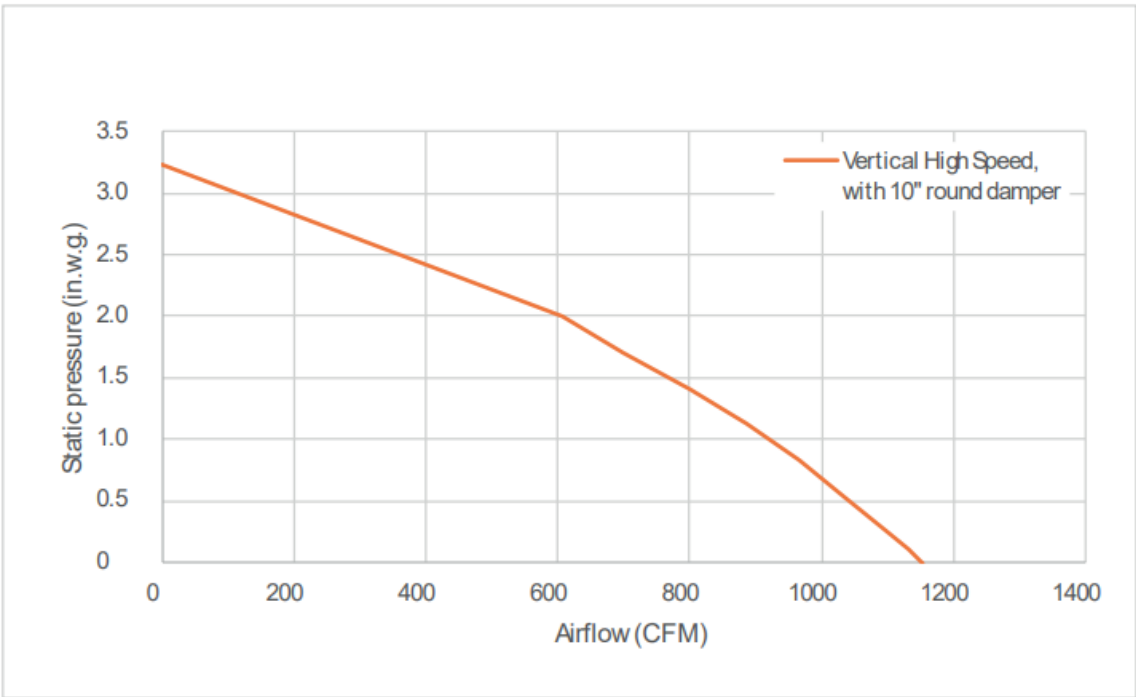

CFM					
Speed	1	2*	3*	4 (0.25 in. w.g.)	4 (0.1 in. w.g.)
8" round Vertical	130	190	300	600	620
3 1/4" x 10" Horizontal	110	170	280	550	570

Dual Blower

SONES				
Speed	1	2*	3*	4
10" round Vertical	< 0.3	0.7	2.5	10.0

CFM					
Speed	1	2*	3*	4 (0.25 in. w.g.)	4 (0.1 in. w.g.)
10" round Vertical	270	380	580	1090	1130

* Where noted performance rating is not HVI certified.

AIRFLOW PERFORMANCE

Single Blower

Dual Blower