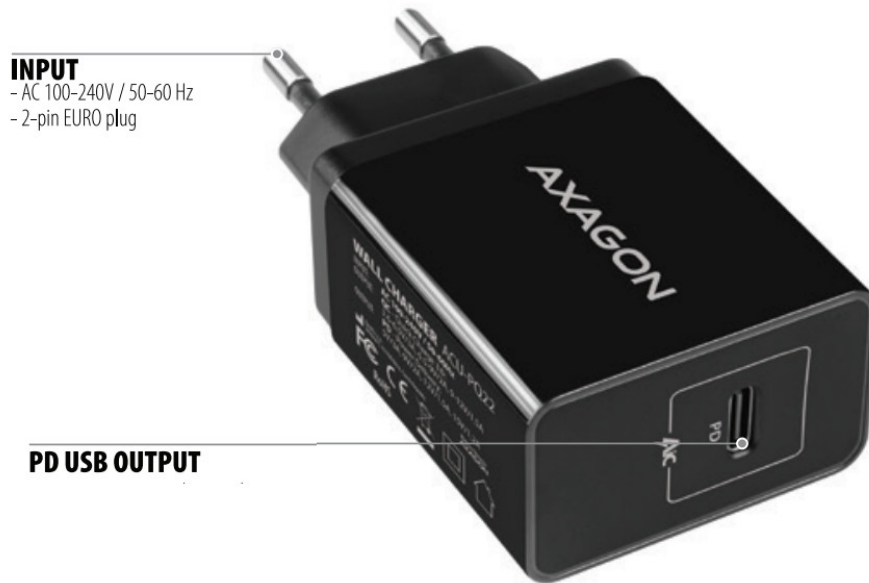

- Protect it from water, do not use it with wet hands, there is a risk of electric shock!
- Do not cover the adapter and allow access to air for sufficient cooling. -The adapter may become hot during use, it is normal.
- If the adapter is damaged, disconnect it IMMEDIATELY and do not use it again! – Do not disassemble, modify, or attempt to repair the adapter. – If you do not use the adapter, unplug it. -The adapter is for indoor use only and the mains voltage is 100 – 240V —.
- Do not leave the adapter unattended.

INPUT & OUTPUT

USEFUL TIP:

DO YOU WANT A FAST, ROBUST, AND STABLE CHARGING CABLE?
FOR QUALITY AXAGON USB CABLES CHECK

<https://www.argon.eu/produkt/bely-r-redukce/us-pasivmi>

TECHNICAL SUPPORT

More information, FAQs, manuals, and drivers can be found on the product page in the PRODUCT SUPPORT tab at www.axagon.eu. Nothing helped? Write to our technical support: support@axagon.cz.