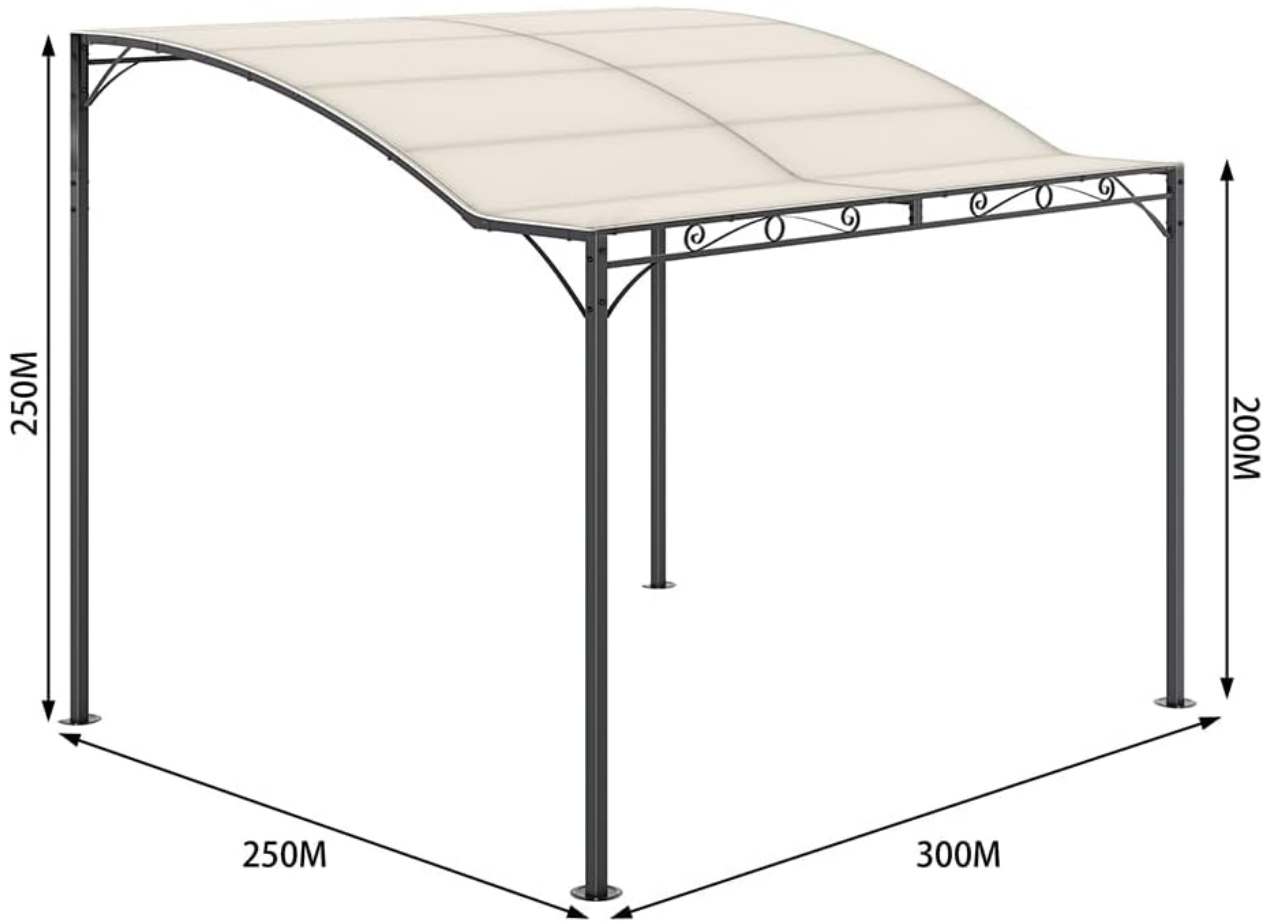

Your BAKAJI Gazebo Pergola is designed for outdoor use, offering a versatile space for relaxation and entertainment:

- **Shade and UV Protection:** The UV50+ treated canopy provides excellent protection from harmful sun rays, creating a comfortable shaded area.
- **Water Resistance:** The PVC-coated Oxford 420D fabric is waterproof, offering protection from light rain. Ensure the canopy is taut to prevent water from pooling.
- **Adjustable Height:** The gazebo features an adjustable height from 2 to 2.5 meters, allowing you to customize the overhead clearance as needed.
- **Versatile Space:** With generous dimensions of 3 x 2.5 meters, the gazebo provides ample space for outdoor furniture, dining sets, or lounge areas.

SPECIFICATIONS

Detailed specifications for your BAKAJI Gazebo Pergola:

Feature	Detail
Brand	BAKAJI
Model Number	8054143059663
Material	Metal (Frame), Oxford 420D with PVC coating (Canopy)
Frame Material	Powder-coated steel
Product Dimensions (L x W x H)	3 x 2.5 x 2.5 meters (adjustable height 2 to 2.5 meters)
Item Weight	28 Kilograms
Water Resistance Level	Waterproof
UV Protection	UV50+

Feature	Detail
Assembly Required	Yes
Color	Beige
Surface Area	7.5 square meters

Image: Technical drawing illustrating the dimensions of the gazebo pergola.

WARRANTY AND SUPPORT

For warranty information or technical support, please refer to your purchase documentation or contact BAKAJI customer service. Keep your proof of purchase for any warranty claims.