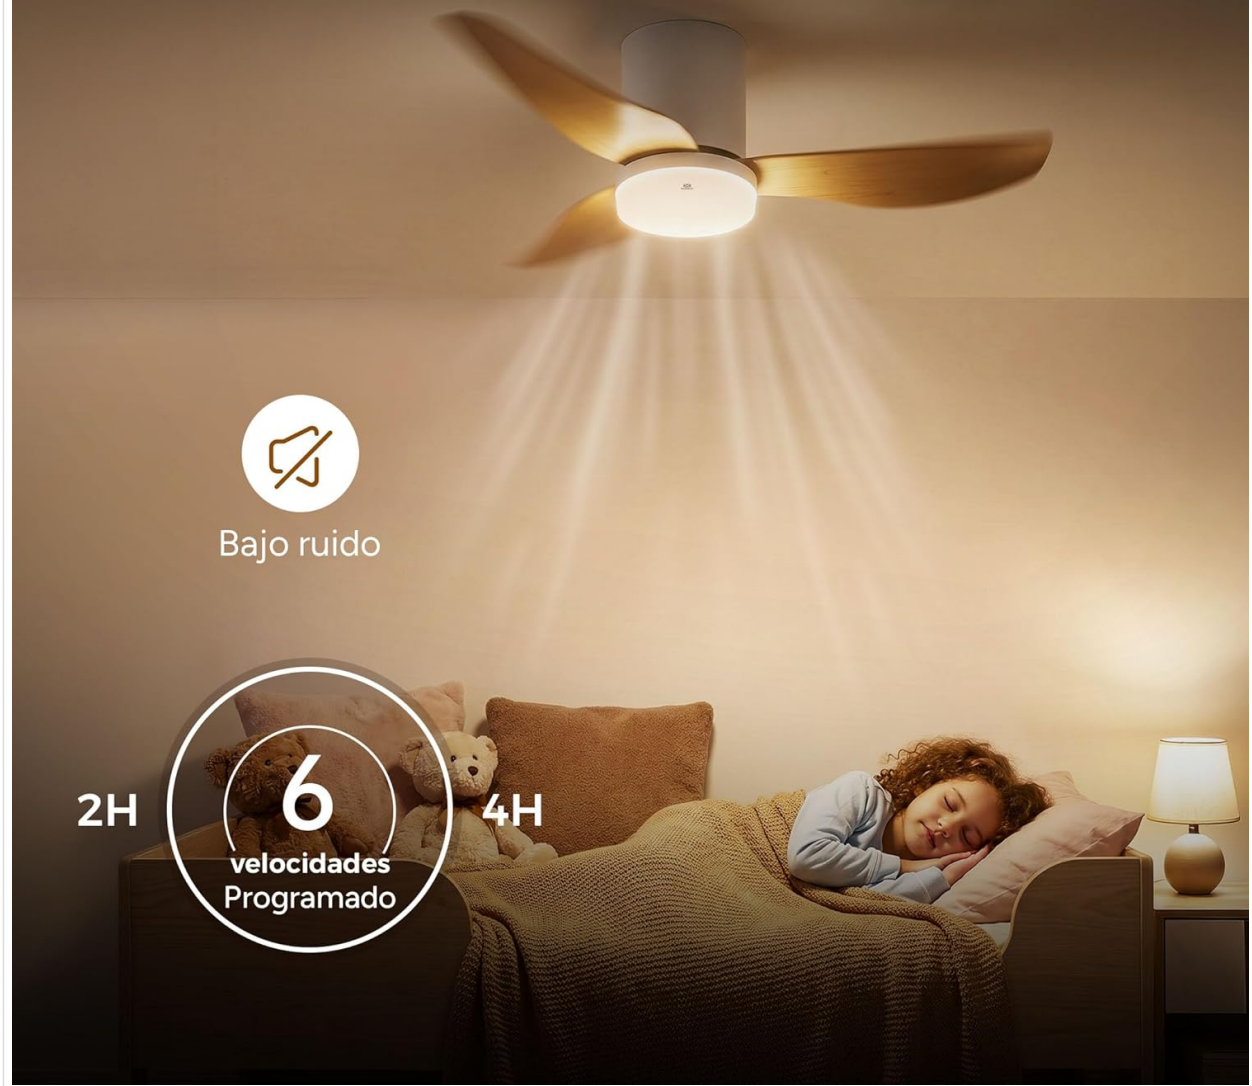

5.1 Remote Control Functions

Control Remoto Inteligente

Image: The smart remote control for the WOOX MX0294 ceiling fan, showing buttons for fan speed, light control, timer, natural wind mode, and night light mode.

Image: The WOOX MX0294 fan light illustrating its 15W dimmable brightness feature, allowing continuous adjustment from 0% to 100%.

Función Inversa Todo el Año

Image: The WOOX MX0294 fan demonstrating its year-round inverse function, showing downward airflow for cooling in summer and upward airflow for circulating warm air in winter.

Funcionamiento Silencioso y Temporizador

Image: The WOOX MX0294 fan highlighting its silent operation and programmable timer settings for 2 hours and 4 hours, ideal for undisturbed sleep.

6. MAINTENANCE