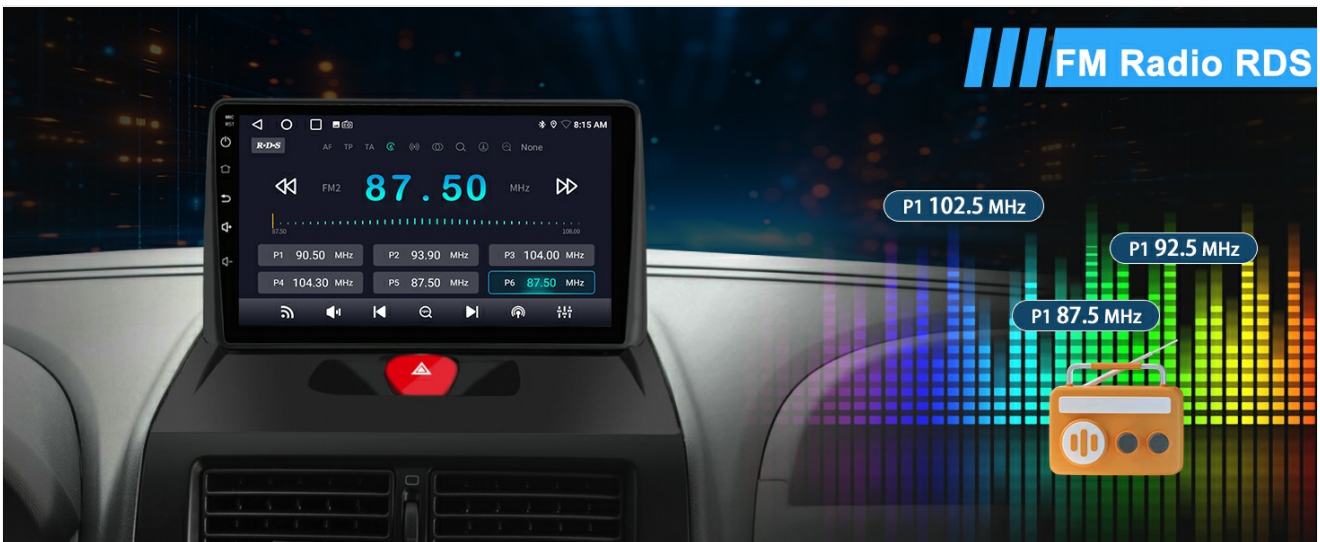

#### 5. Bluetooth Functionality

Pair your smartphone via Bluetooth for hands-free calling and wireless audio streaming. Access your phone's contacts and music library directly from the car radio.

Image: The car radio display showing a phone dialer interface and a music player, illustrating hands-free calling and Bluetooth audio streaming features.

## 6. FM Radio with RDS

Tune into your favorite FM radio stations. The RDS (Radio Data System) feature provides additional information such as station name and song titles where available.

Image: The car radio screen displaying the FM radio interface, showing frequency tuning and RDS information.

## 7. DSP Audio Processor

Utilize the integrated DSP (Digital Signal Processor) to customize your audio experience. Adjust bass, treble, and equalizer settings to optimize sound quality.

Image: The car radio screen showing the DSP audio settings interface with equalizer controls and sound field adjustments for an immersive listening experience.