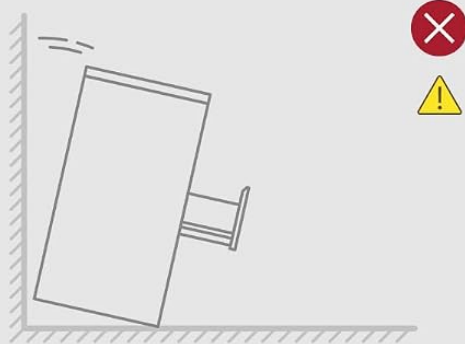

risk of tipping.

Sécurité assurée

Le kit anti-basculement offre une stabilité accrue pour une tranquillité d'esprit optimale

Proper installation of the anti-tip device is essential for stability and safety.

Versatile Placement:

This dresser can be used in various rooms, including bedrooms, living rooms as a TV stand, or entryways for storage.