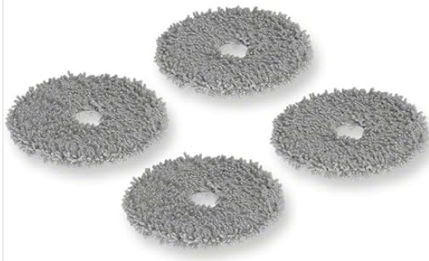

2 Pairs of DualClean™
Mop Pads

Edge-Sweeping
Brush