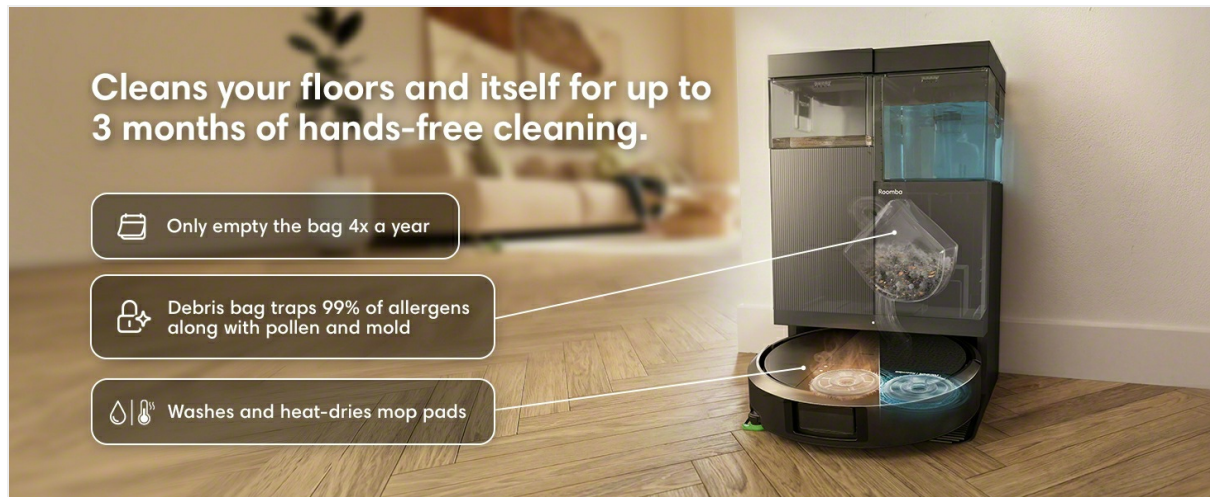

MAINTENANCE

Regular maintenance ensures optimal performance and longevity of your Roomba 415X.

AutoWash Dock

The dock automatically washes and heat-dries the mop pads at 113°F after each cleaning cycle, preventing odors and ensuring fresh pads for every use. It also refills the robot's water tank.

The multifunction dock provides auto-wash, heat-dry, and self-emptying capabilities.