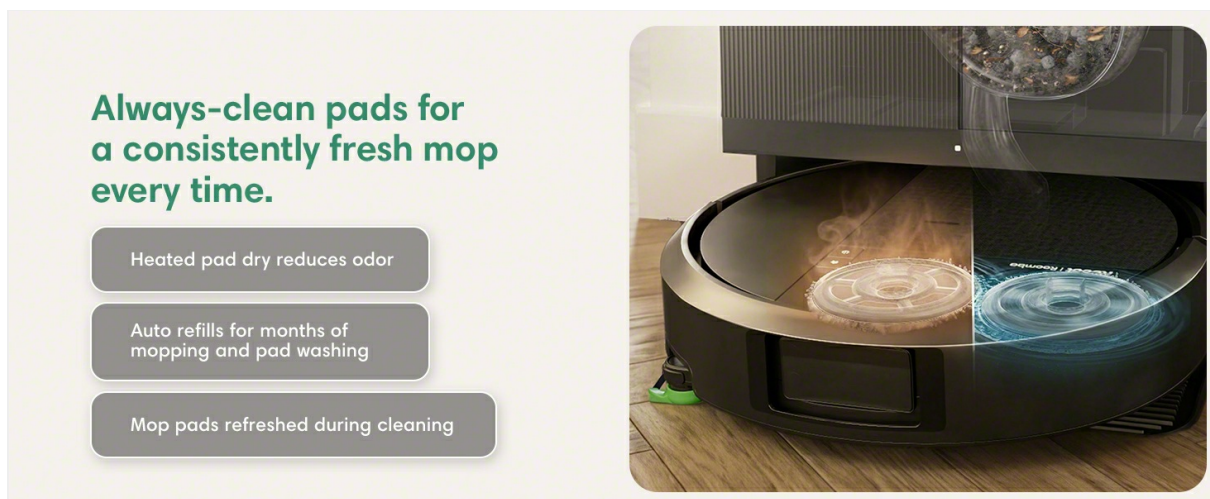

The multifunction dock provides auto-wash, heat-dry, and self-emptying capabilities.

Always-clean pads ensure a consistently fresh mop every time.