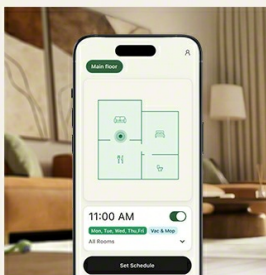

Roomba® Home App