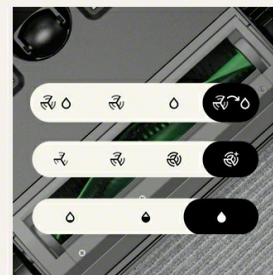

Choose cleaning preferences

Control your Roomba 415X using the app, voice commands, or on-robot buttons.