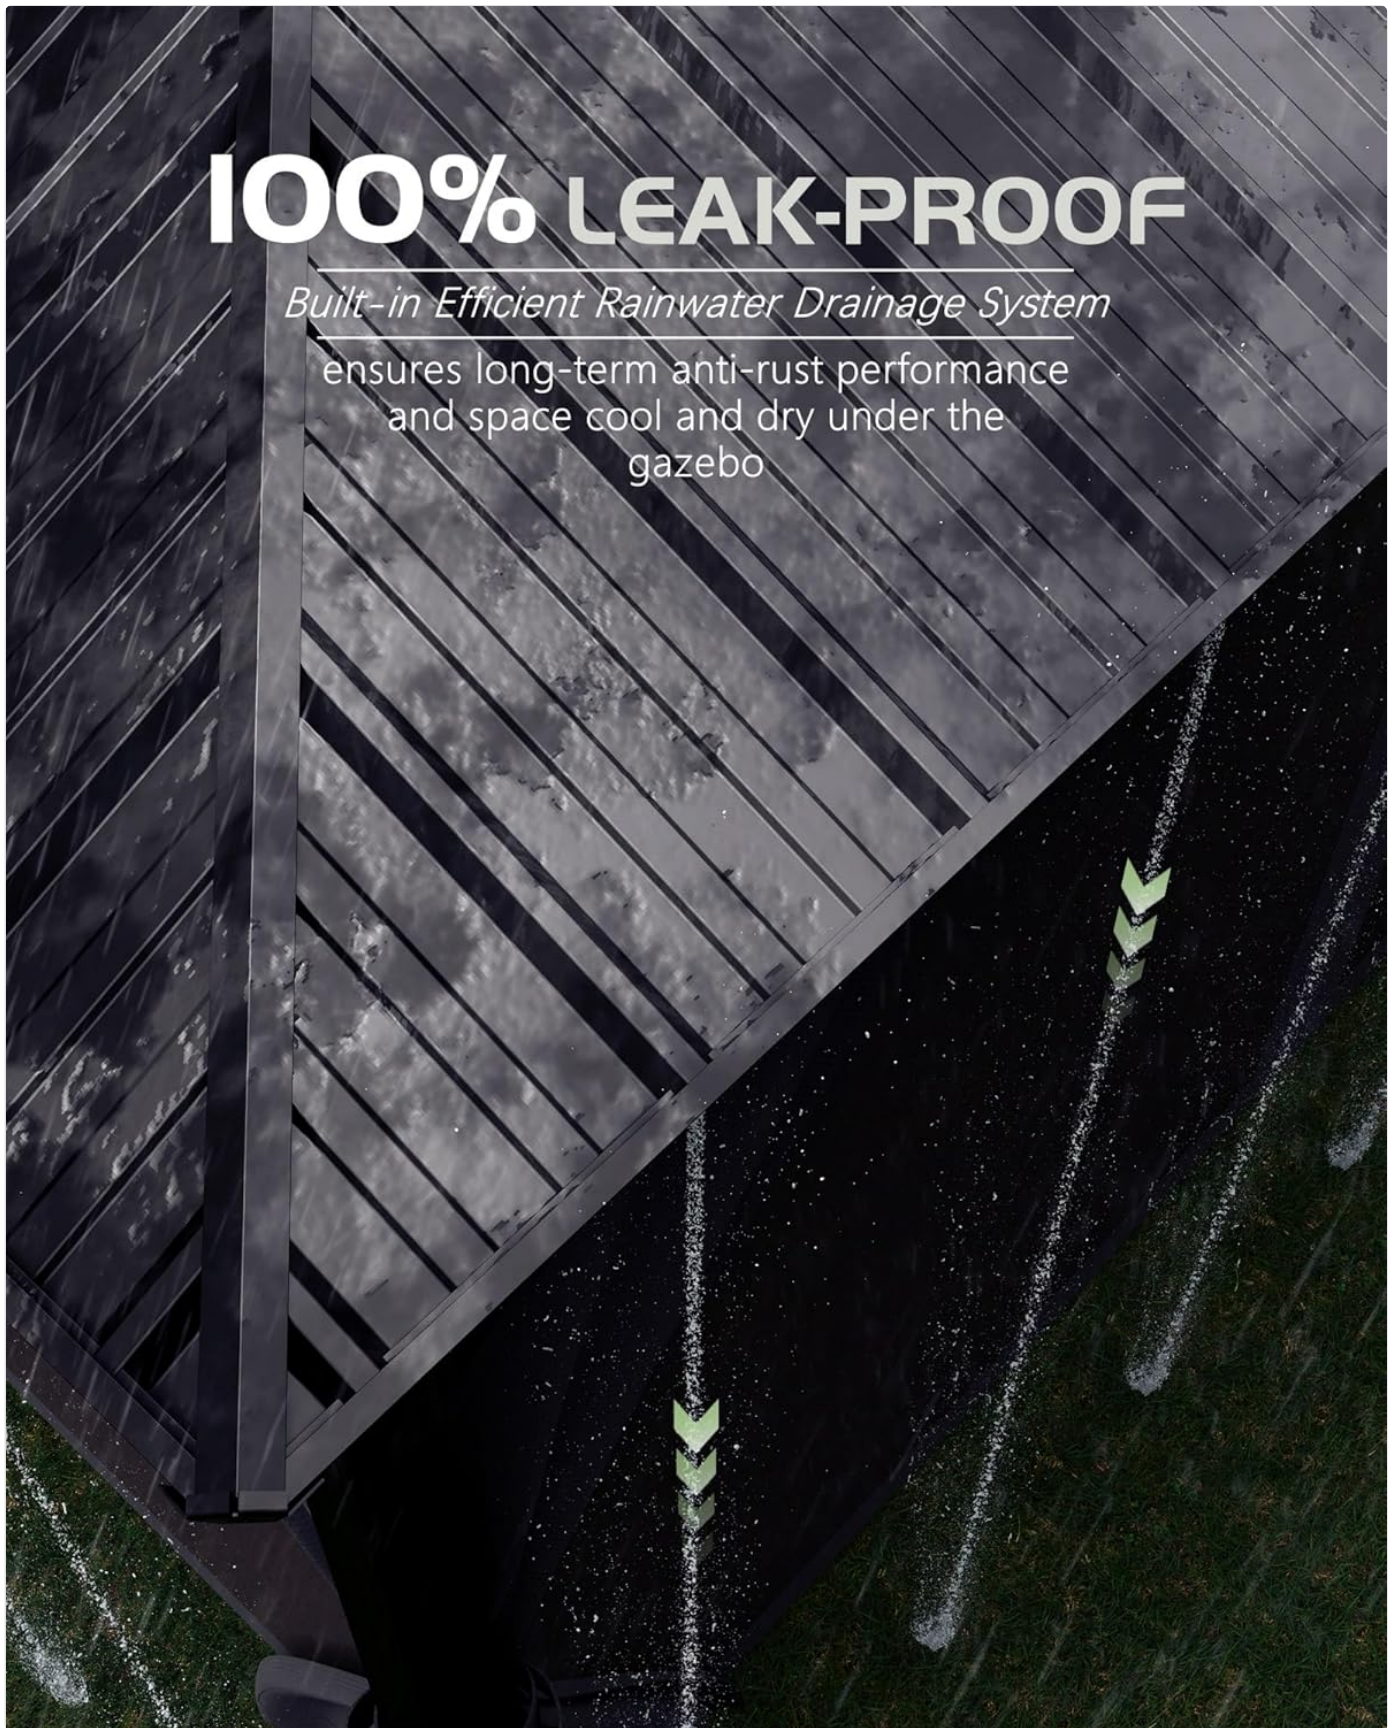

ensures long-term anti-rust performance
and space cool and dry under the
gazebo

Image: The gazebo's 100% leak-proof roof with an efficient rainwater drainage system, designed to keep the area dry.

MAINTENANCE