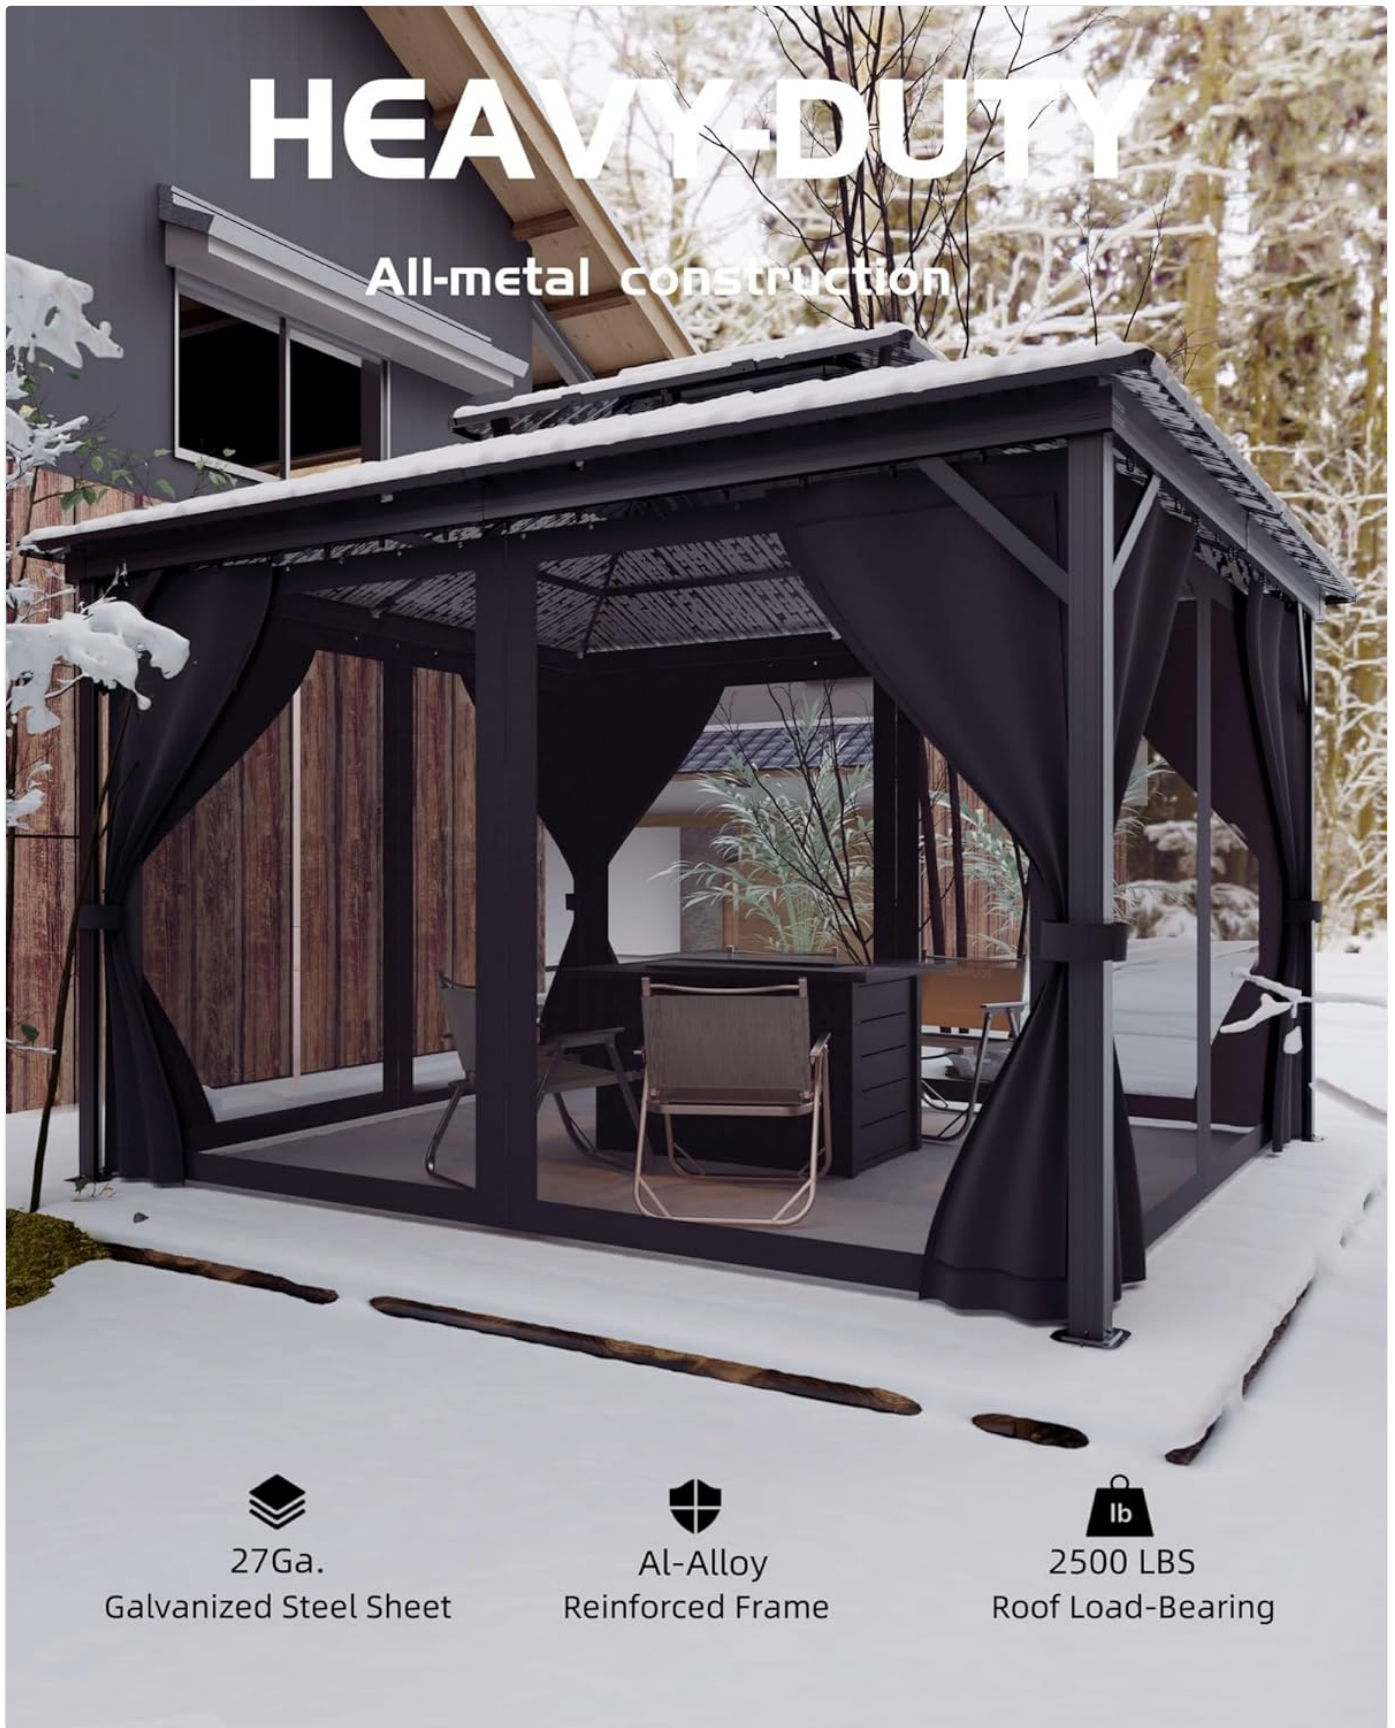

Image: An illustration of the gazebo with its dimensions: 10 ft width, 12 ft length, and 9.1 ft height.

SETUP AND ASSEMBLY

Assembly of the Garvee Hardtop Gazebo requires two or more adults. Follow the step-by-step instructions and diagrams provided in the separate assembly guide included with your product. Ensure all hardware is securely fastened before use.

Image: Detail of the gazebo's construction, highlighting the anti-rust coating, reinforced poles, and aluminum frame for durability.

HEAVY-DUTY

All-metal construction

27Ga.
Galvanized Steel Sheet

Al-Alloy
Reinforced Frame

2500 LBS
Roof Load-Bearing

Image: The heavy-duty gazebo structure, featuring all-metal construction, 27Ga. galvanized steel sheet, Al-alloy reinforced frame, and 2500 LBS roof load-bearing capacity.

OPERATING INSTRUCTIONS

Your Garvee Hardtop Gazebo is designed for versatile outdoor use. Here's how to operate its key features:

- **Netting and Curtains:** The gazebo features an independent rail design for easy opening and closing of the