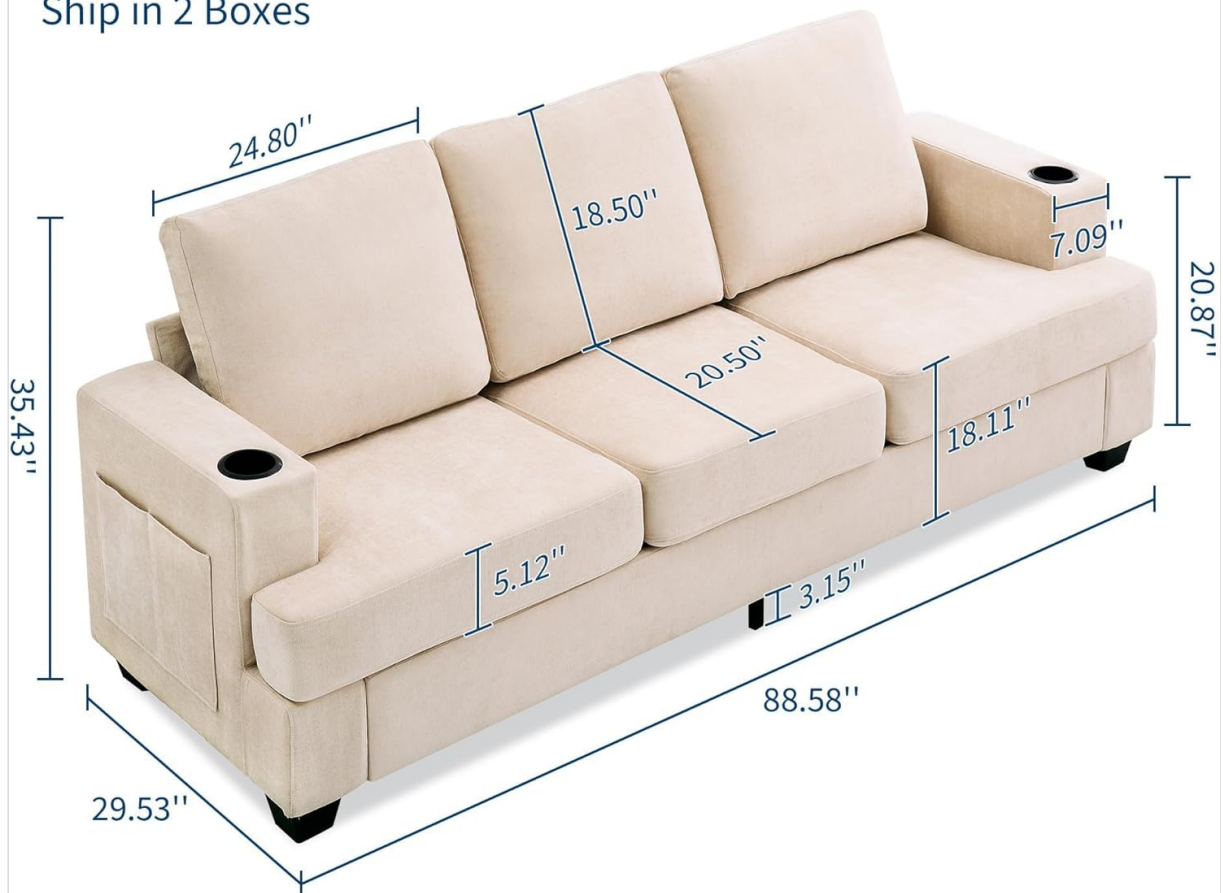

**Video:** GarveeHome Modern 3-Seater Sofa Assembly Guide. This video demonstrates the step-by-step process of unboxing and assembling the sofa, including attaching legs, connecting frame components, and placing cushions.

## PRODUCT DIMENSION

Ship in 2 Boxes

**Note: Please Confirm the Size Before Order, Handmade Sofa May Have a Tolerance of +0.8".**

**Image:** Detailed product dimensions of the GarveeHome 3-Seater Sofa. Dimensions include overall length (88.58"), depth (29.53"), height (35.43"), seat depth (20.50"), seat height (18.11"), and armrest height (20.87").

prevent spills.

- **Side Storage Pockets:** The spacious side pockets are ideal for organizing remotes, tablets, magazines, or other small items, keeping your living space tidy.
- **Deep Seat & Ergonomic Support:** The sofa features a 21-inch deep seat and a 105° ergonomic backrest designed to cradle your spine and reduce pressure points, providing optimal comfort for extended periods.
- **High-Resilience Foam Cushions:** Cushions are filled with high-resilience foam for optimal softness and support, designed to prevent sagging over time.

**Image:** Close-up view of the sofa's armrest, highlighting the integrated cup holder and convenient side storage pockets for small items.

**Image:** Illustration demonstrating the 105-degree ergonomic backrest design, providing optimal lumbar support for comfortable seating.