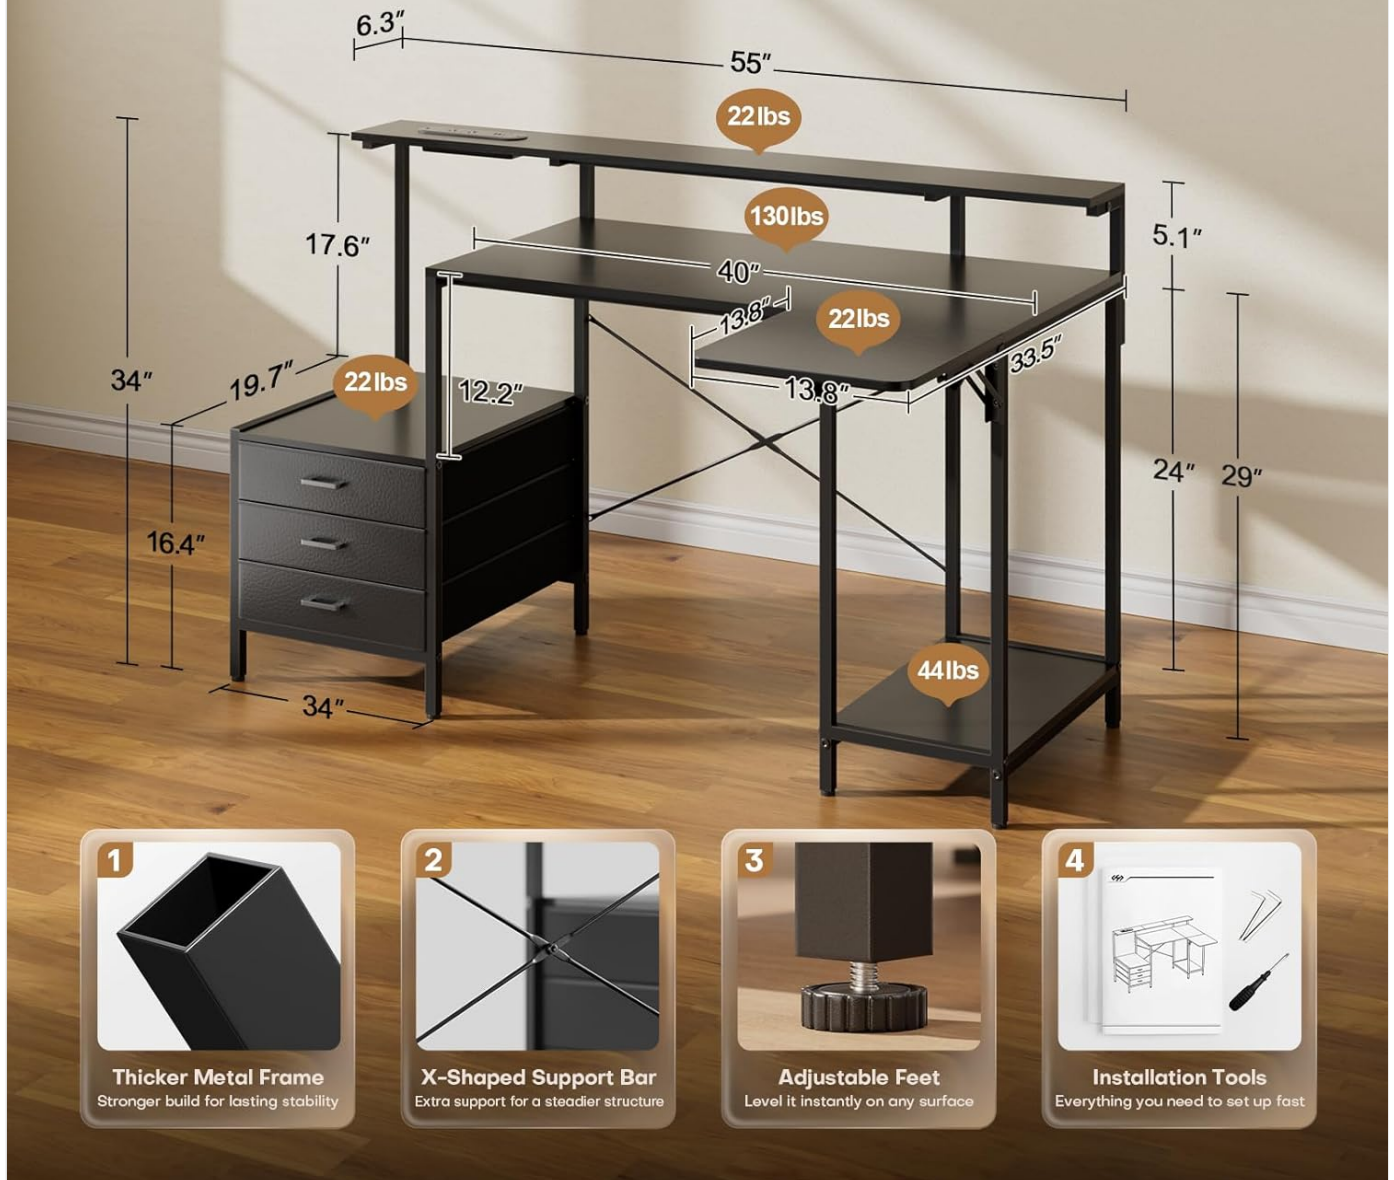

Figure 2: Desk Dimensions and Key Components

- Desk panels (main desktop, monitor stand, foldable tabletop, shelves)
- Metal frame components (legs, support bars)
- 3 Fabric Drawers

- Power outlet unit with USB and Type-C ports
- LED light strip
- Adjustable feet
- Assembly hardware (screws, bolts, Allen wrench)
- Instruction Manual

4.3 Foldable Tabletop

**EXTRA SURFACE WITHOUT
A BIGGER FOOTPRINT**

Folds out for more workspace, without taking up more room

Figure 5: Foldable Tabletop Extended

Figure 6: Foldable Tabletop Mechanism

The foldable tabletop allows the desk to switch between L-shape and straight configurations. To extend the tabletop, lift the panel until it locks into place. To fold it back, press the release button (as shown in Figure 6) and gently lower the panel. Ensure the tabletop is securely locked in either position before placing items on it.

4.4 Storage Features

DIMENSIONS

Figure 7: Ample Storage Space

The desk provides extensive storage options:

- **Monitor Stand:** An ergonomically designed stand to reduce eye strain and neck/shoulder pressure.
- **Storage Shelf:** Ideal for printers, books, Bluetooth speakers, or other essentials.
- **PC Tower Storage:** A dedicated load-bearing base to securely store your computer tower.
- **3 Fabric Drawers:** For organizing smaller items and keeping your workspace tidy.

If these solutions do not resolve the issue, please contact customer support.

7. SPECIFICATIONS

Brand	HLDIRECT
Model Number	120414
Overall Dimensions (L-shape)	Approx. 55"L x 19.7"D x 34"H
Main Desktop Height	29.1"H
Color	Black
Material	Metal (frame), High-density Particleboard (top)
Number of Drawers	3 (fabric)
Power Outlet	2 AC Outlets (120V/12A), 2 USB-A Ports (5V/2A), 1 USB-C Port (5V/2A)
Power Cord Length	59 inches
Special Features	Foldable Tabletop, LED Lights, Monitor Stand, Storage Shelves, PC Tower Storage
Item Weight	20 Pounds
Maximum Weight Recommendation	22 Pounds (for monitor stand/shelves)
Assembly Required	Yes