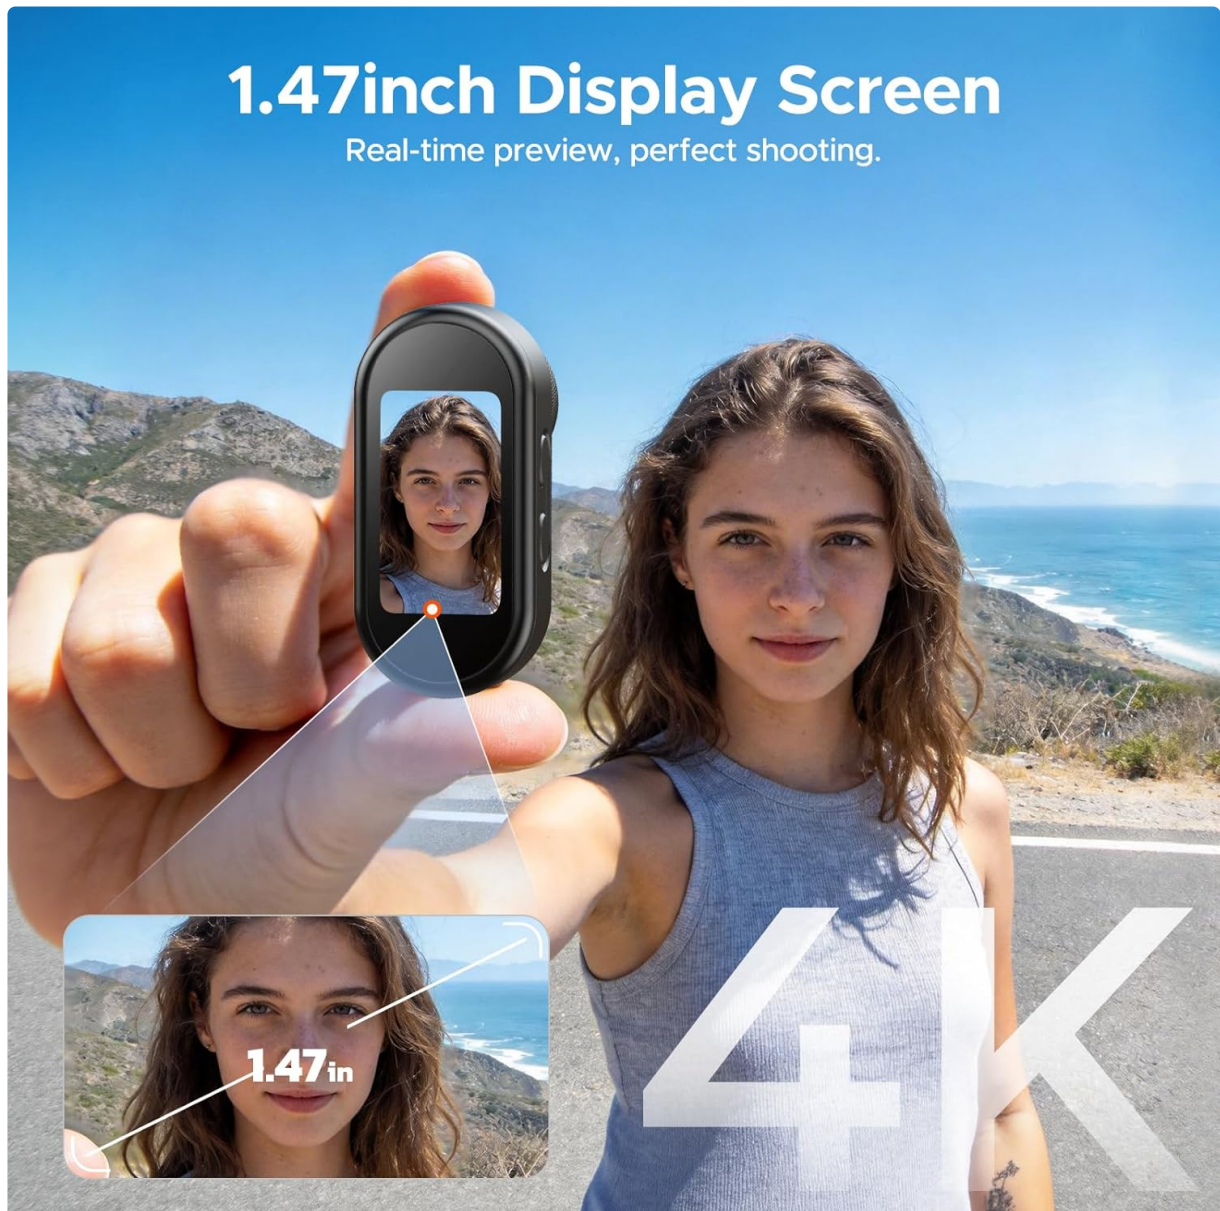

Video demonstrating the Wi-Fi connection and app operation for the CAMWORLD AC27 camera.

4. OPERATING THE CAMERA

4.1. One-Button Recording

The camera features a simple one-click recording function. Press the Power Button once to start recording video. Press it again to stop recording. This allows for quick capture of moments.

The 1.47-inch display provides real-time preview for precise framing.

4.4. Aspect Ratio Switching (16:9 / 9:16)

Easily switch between 16:9 (landscape) and 9:16 (portrait) aspect ratios directly in the camera settings or via the app. This feature is ideal for optimizing content for different platforms, such as wide-format vlogs or vertical short-form videos, without post-editing cropping.