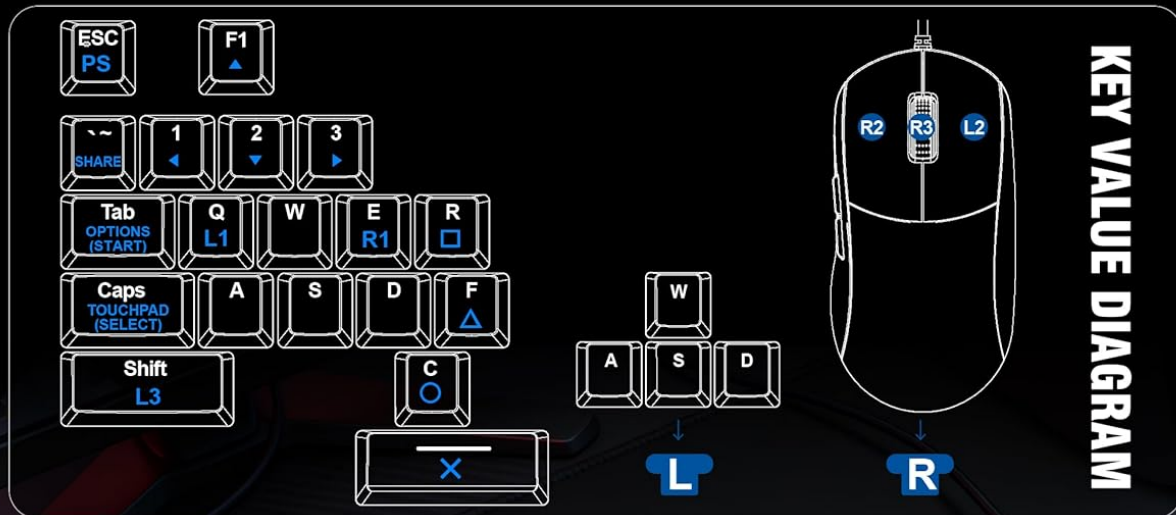

PLUG & PLAY IN SECONDS

1. Enable — Set "Use USB Cable" in PS5 settings.
  2. Connect — * Plug P5General/mouse/keyboard into keyboard adapter; * Plug adapter into PS5 front port (use included adapter for Slim/Pro).
  3. Ready — Solid blue LED = connected.
2. See diagram for default key layout.

The blue indicator light stays on, it indicates successful recognition.

Indicator Light

Image: A detailed diagram showing the default key mappings from a standard keyboard and mouse to PS5 controller buttons (e.g., ESC to PS button, Q to L1, E to R1, Space to X, etc.).

7. MAINTENANCE

To ensure the longevity and optimal performance of your Joso Mix Master adapter, follow these simple maintenance guidelines:

- Keep the adapter clean and free from dust. Use a soft, dry cloth for cleaning.
- Avoid exposing the adapter to extreme temperatures, humidity, or direct sunlight.
- Do not attempt to disassemble or modify the adapter, as this will void the warranty and may cause damage.