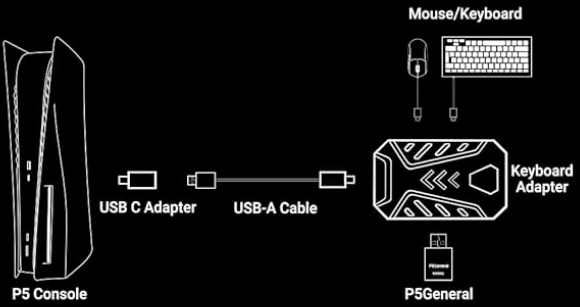

PLUG & PLAY IN SECONDS

1. Enable — Set "Use USB Cable" in PS5 settings.
  2. Connect — * Plug P5General/mouse/keyboard into keyboard adapter; * Plug adapter into PS5 front port (use included adapter for Slim/Pro).
  3. Ready — Solid blue LED = connected.
2. See diagram for default key layout.

The blue indicator light stays on, it indicates successful recognition.

Indicator Light

Image: A detailed diagram showing the default key mappings from a standard keyboard and mouse to PS5 controller buttons (e.g., ESC to PS button, Q to L1, E to R1, Space to X, etc.).

7. MAINTENANCE

To ensure the longevity and optimal performance of your Joso Mix Master adapter, follow these simple maintenance guidelines:

- Keep the adapter clean and free from dust. Use a soft, dry cloth for cleaning.
- Avoid exposing the adapter to extreme temperatures, humidity, or direct sunlight.
- Do not attempt to disassemble or modify the adapter, as this will void the warranty and may cause damage.